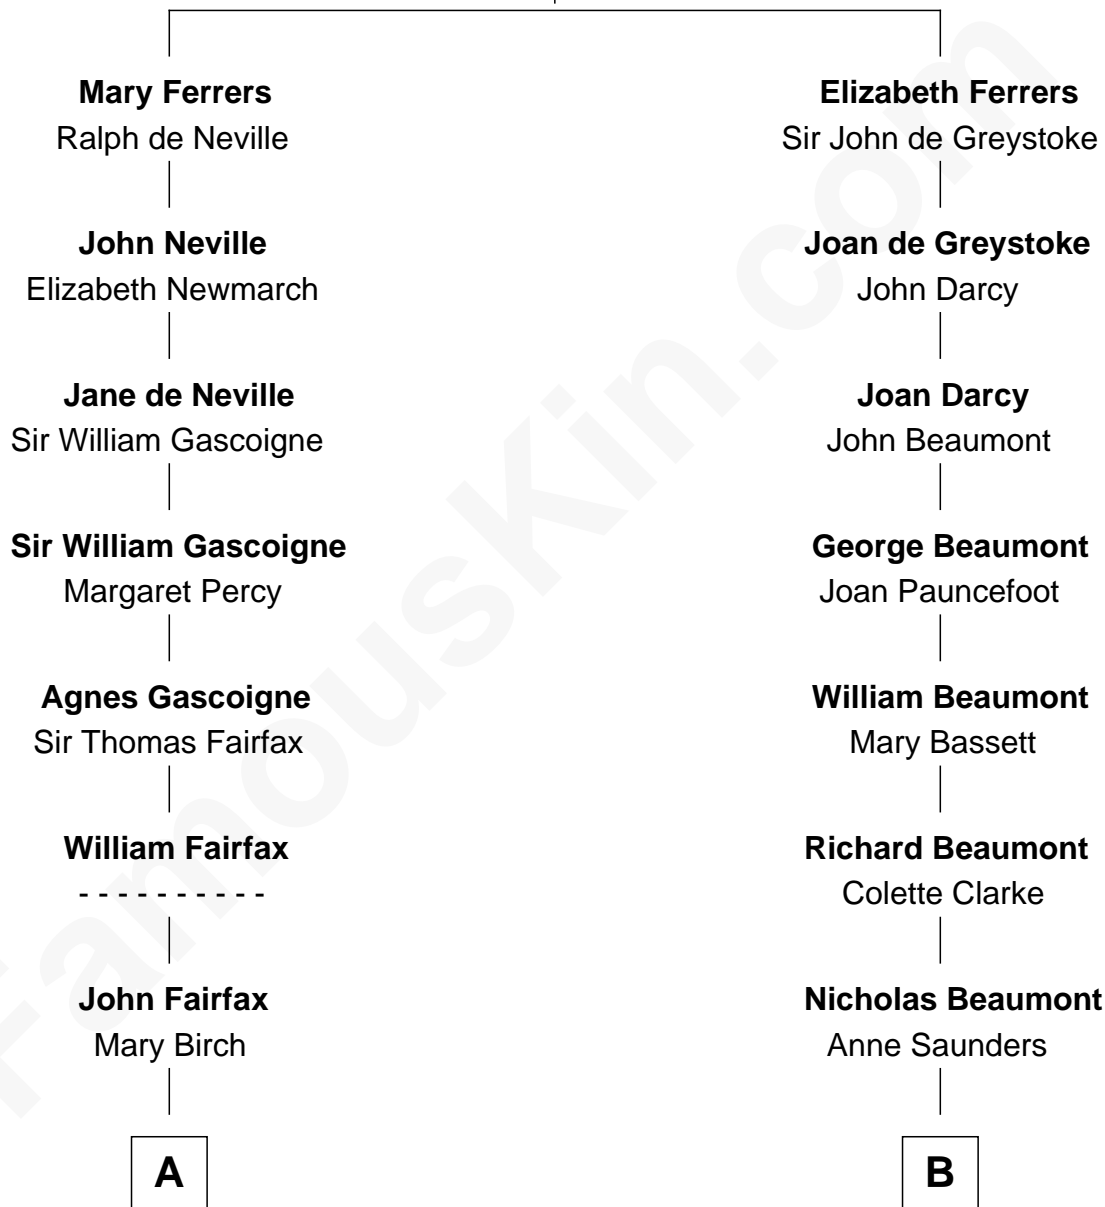

FamousKin.com Relationship Chart of

Guy Ritchie

British Filmmaker

18th cousin 2 times removed of

Camilla Parker Bowles

Queen Consort of the United Kingdom

Sir Robert de Ferrers

Joan Beaufort

C

John Vivian Ritchie
Amber Mary Parkinson

Guy Ritchie
British Filmmaker

D

George Keppel
Alice Frederica Edmonstone

Sonia Rosemary Keppel
Roland Calvert Cubitt

Rosalind Maud Cubitt
Bruce Middleton Hope Shand