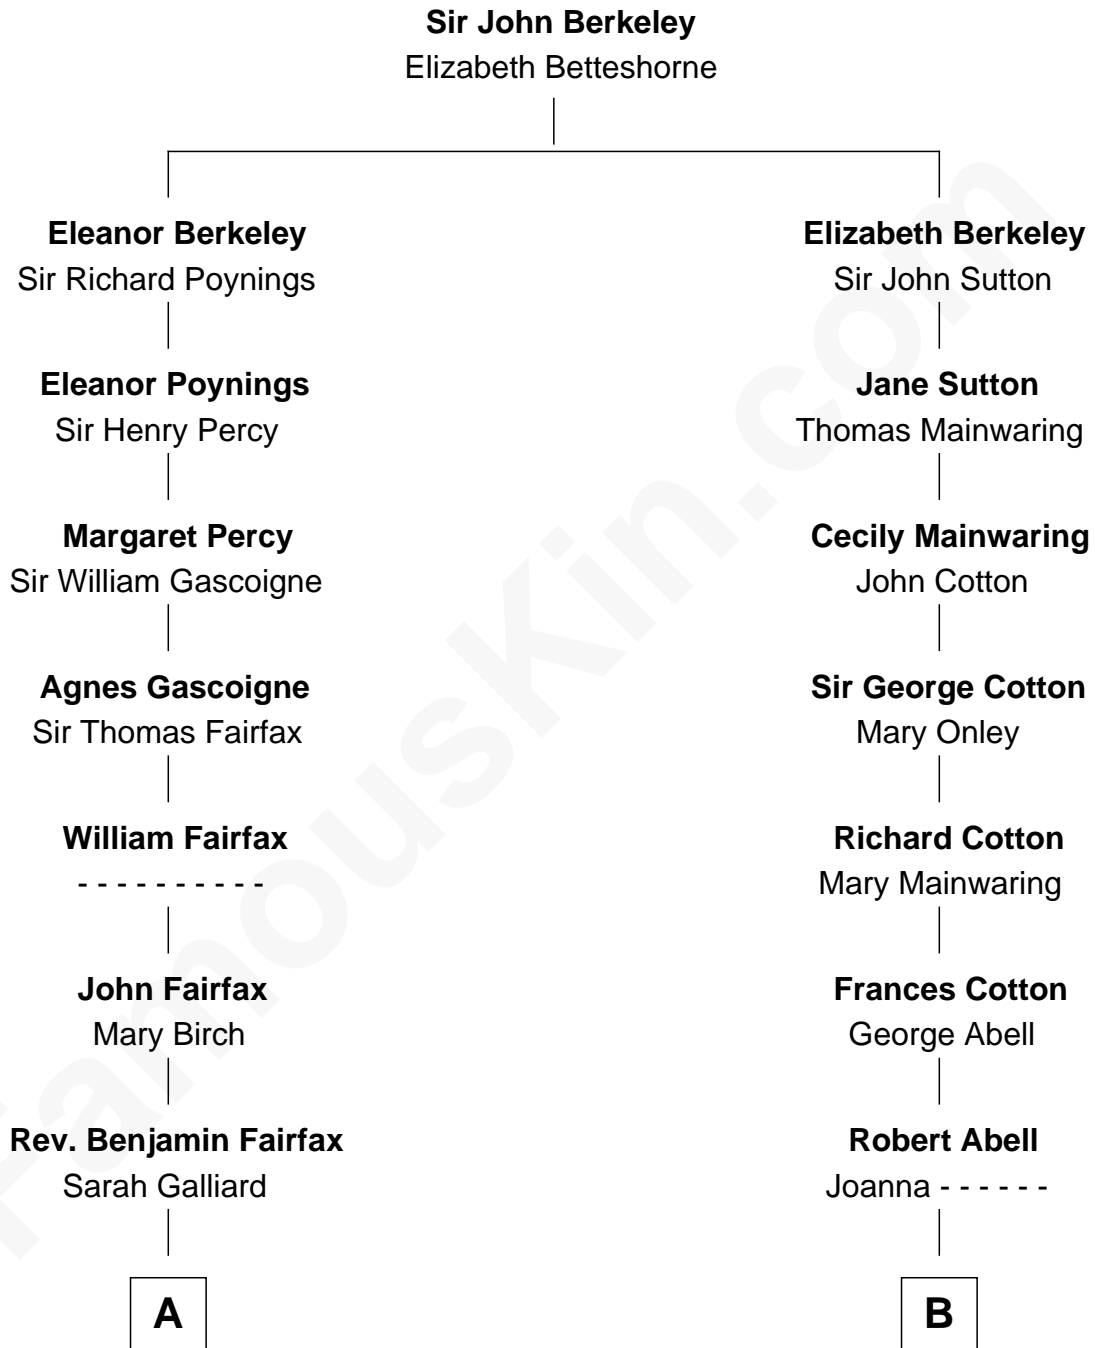

FamousKin.com Relationship Chart of

Guy Ritchie

British Filmmaker

13th cousin 4 times removed of

Grover Cleveland

22nd and 24th U.S. President

Guy Ritchie photo by [Georges Biard](#) (CC BY-SA 3.0)