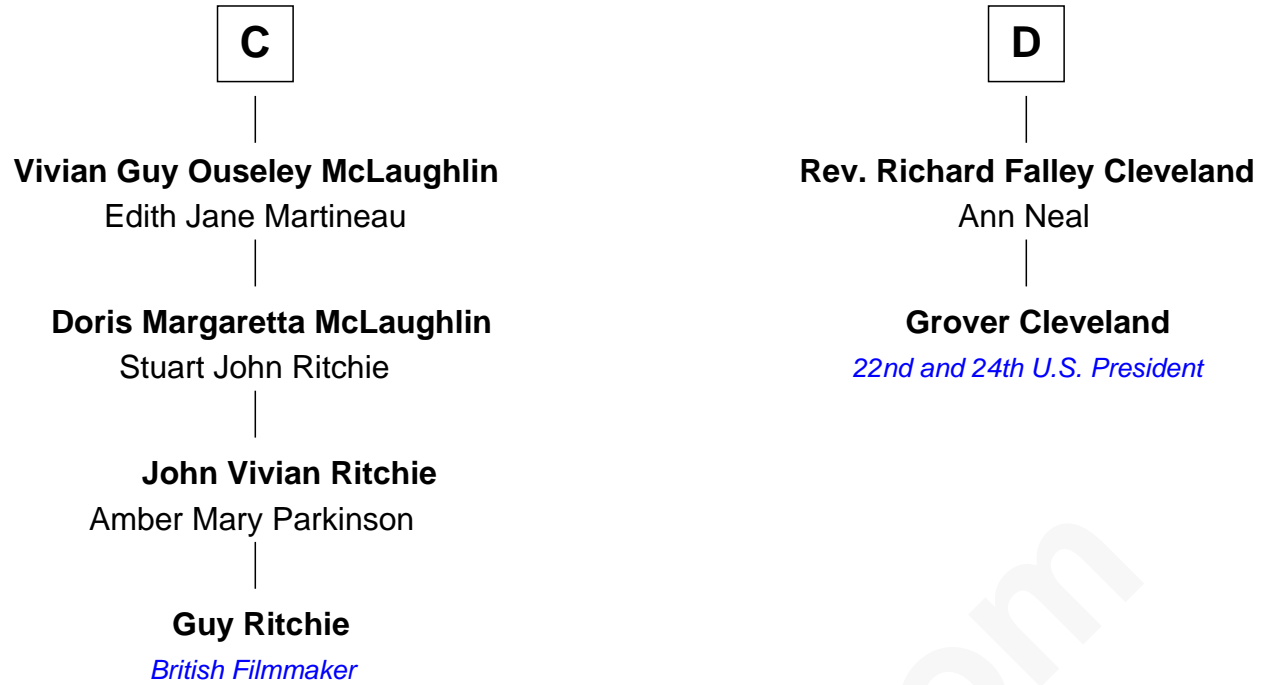

# FamousKin.com Relationship Chart of

**Guy Ritchie**

*British Filmmaker*

18th cousin 2 times removed of

**Grover Cleveland**

*22nd and 24th U.S. President*

**Sir John Crophull**

Margery de Verdun

**William Parr**

Mary Salisbury

**Maud Parr**

Sir Ralph Lane

**Dorothy Lane**

Sir William Feilding

**A**

**Thomas Crophull**

Sybil Delabere

**Agnes Crophull**

Sir Walter Devereux

**Sir Walter Devereux**

Elizabeth Bromwich

**Sir Walter Devereux**

Elizabeth Merbery

**Sir Walter Devereux**

Anne Ferrers

**Elizabeth Devereux**

Sir Richard Corbet

**Sir Robert Corbet**

Elizabeth Vernon

**B**

FamousKin.com