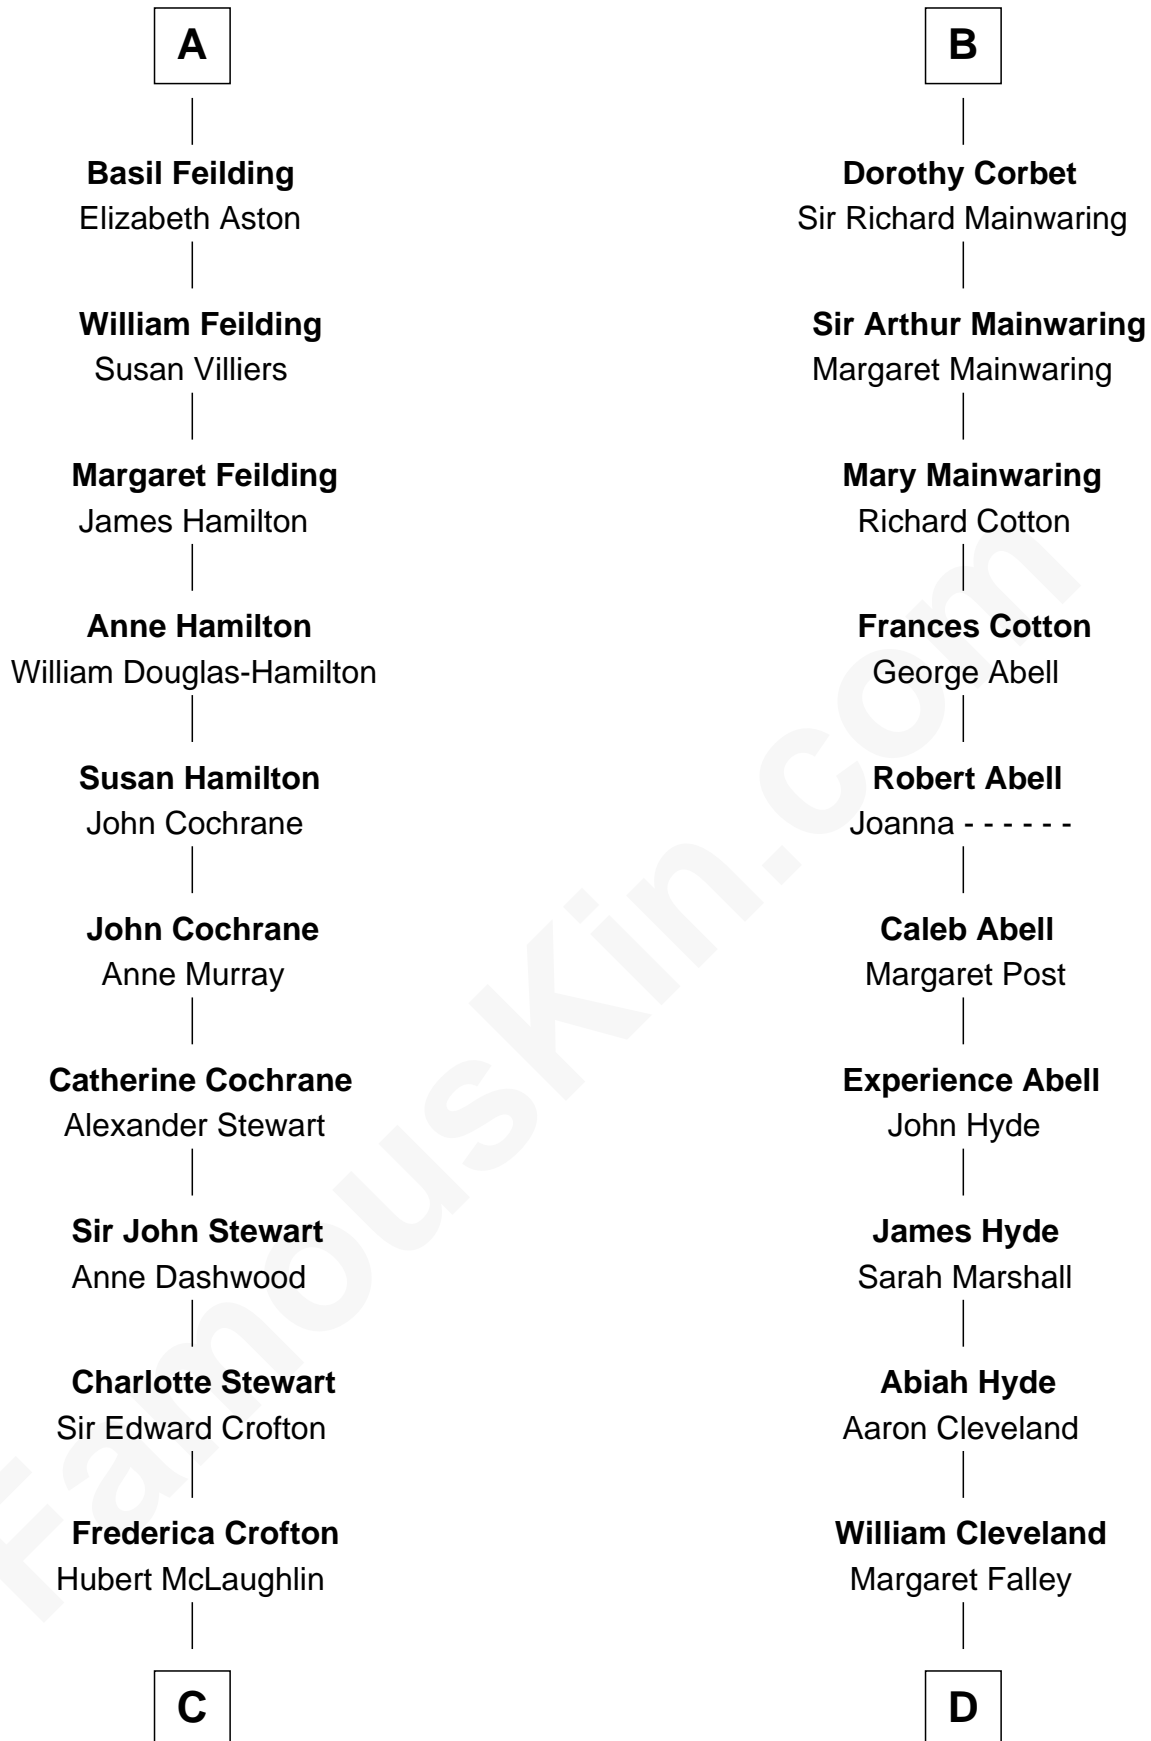

# FamousKin.com Relationship Chart of

**Guy Ritchie**

*British Filmmaker*

18th cousin 2 times removed of

**Grover Cleveland**

*22nd and 24th U.S. President*

**Sir John Crophull**

Margery de Verdun

**William Parr**

Mary Salisbury

**Maud Parr**

Sir Ralph Lane

**Dorothy Lane**

Sir William Feilding

**A**

**Thomas Crophull**

Sybil Delabere

**Agnes Crophull**

Sir Walter Devereux

**Sir Walter Devereux**

Elizabeth Bromwich

**Sir Walter Devereux**

Elizabeth Merbery

**Sir Walter Devereux**

Anne Ferrers

**Elizabeth Devereux**

Sir Richard Corbet

**Sir Robert Corbet**

Elizabeth Vernon

**B**

FamousKin.com