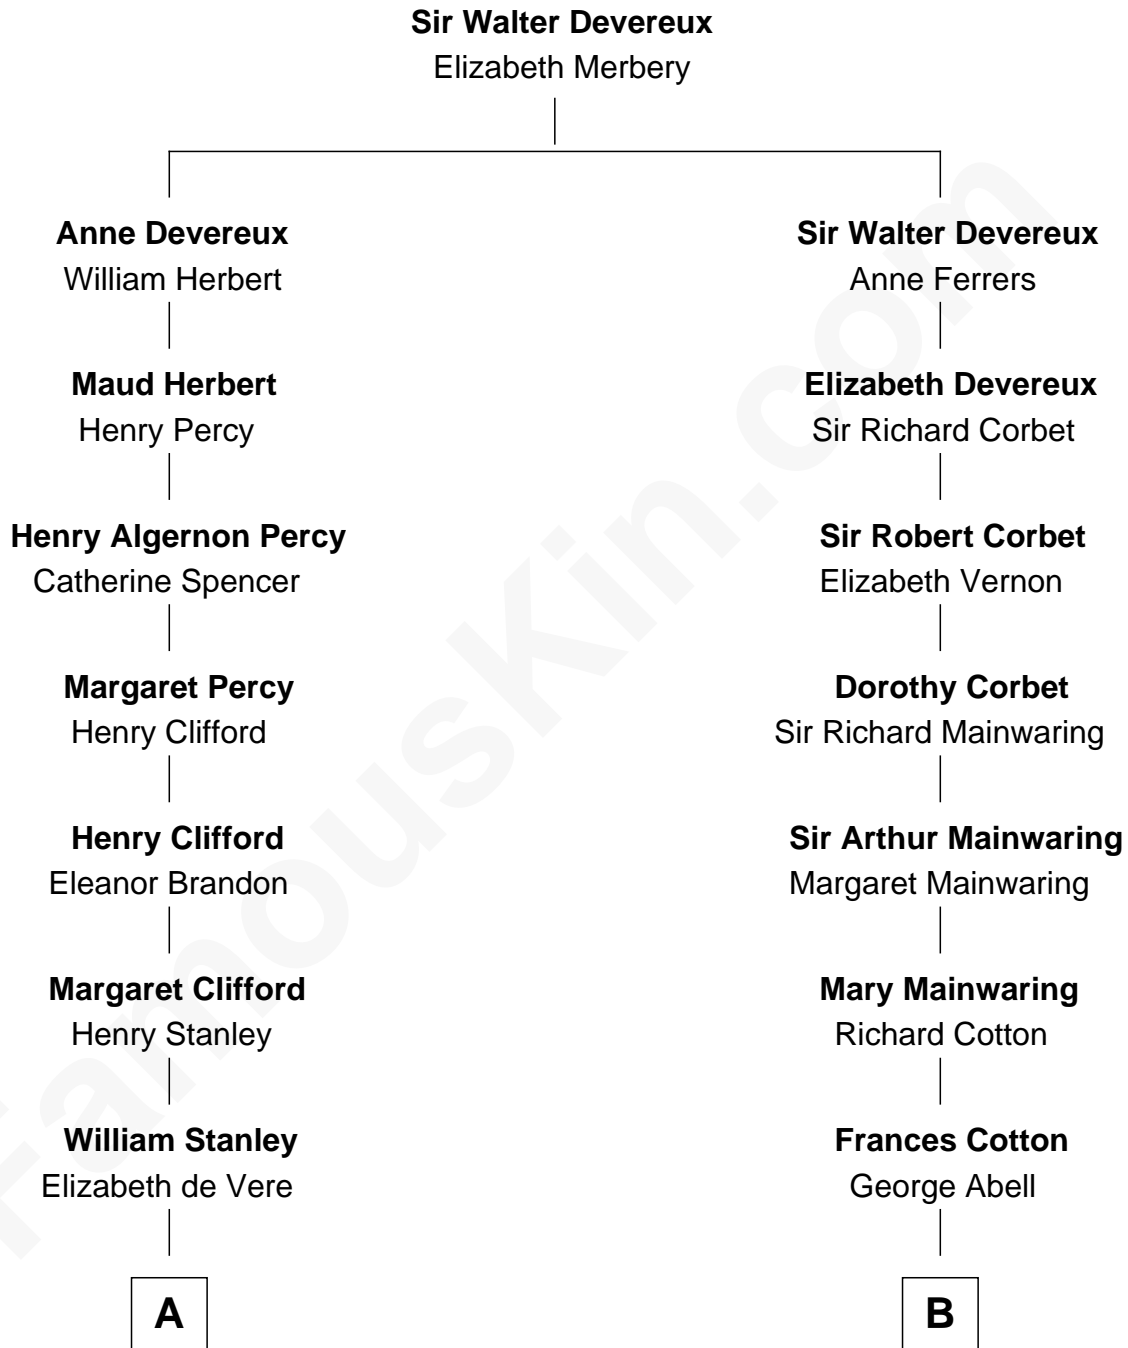

FamousKin.com Relationship Chart of

Guy Ritchie

British Filmmaker

14th cousin 4 times removed of

Grover Cleveland

22nd and 24th U.S. President

C

—
John Vivian Ritchie
Amber Mary Parkinson