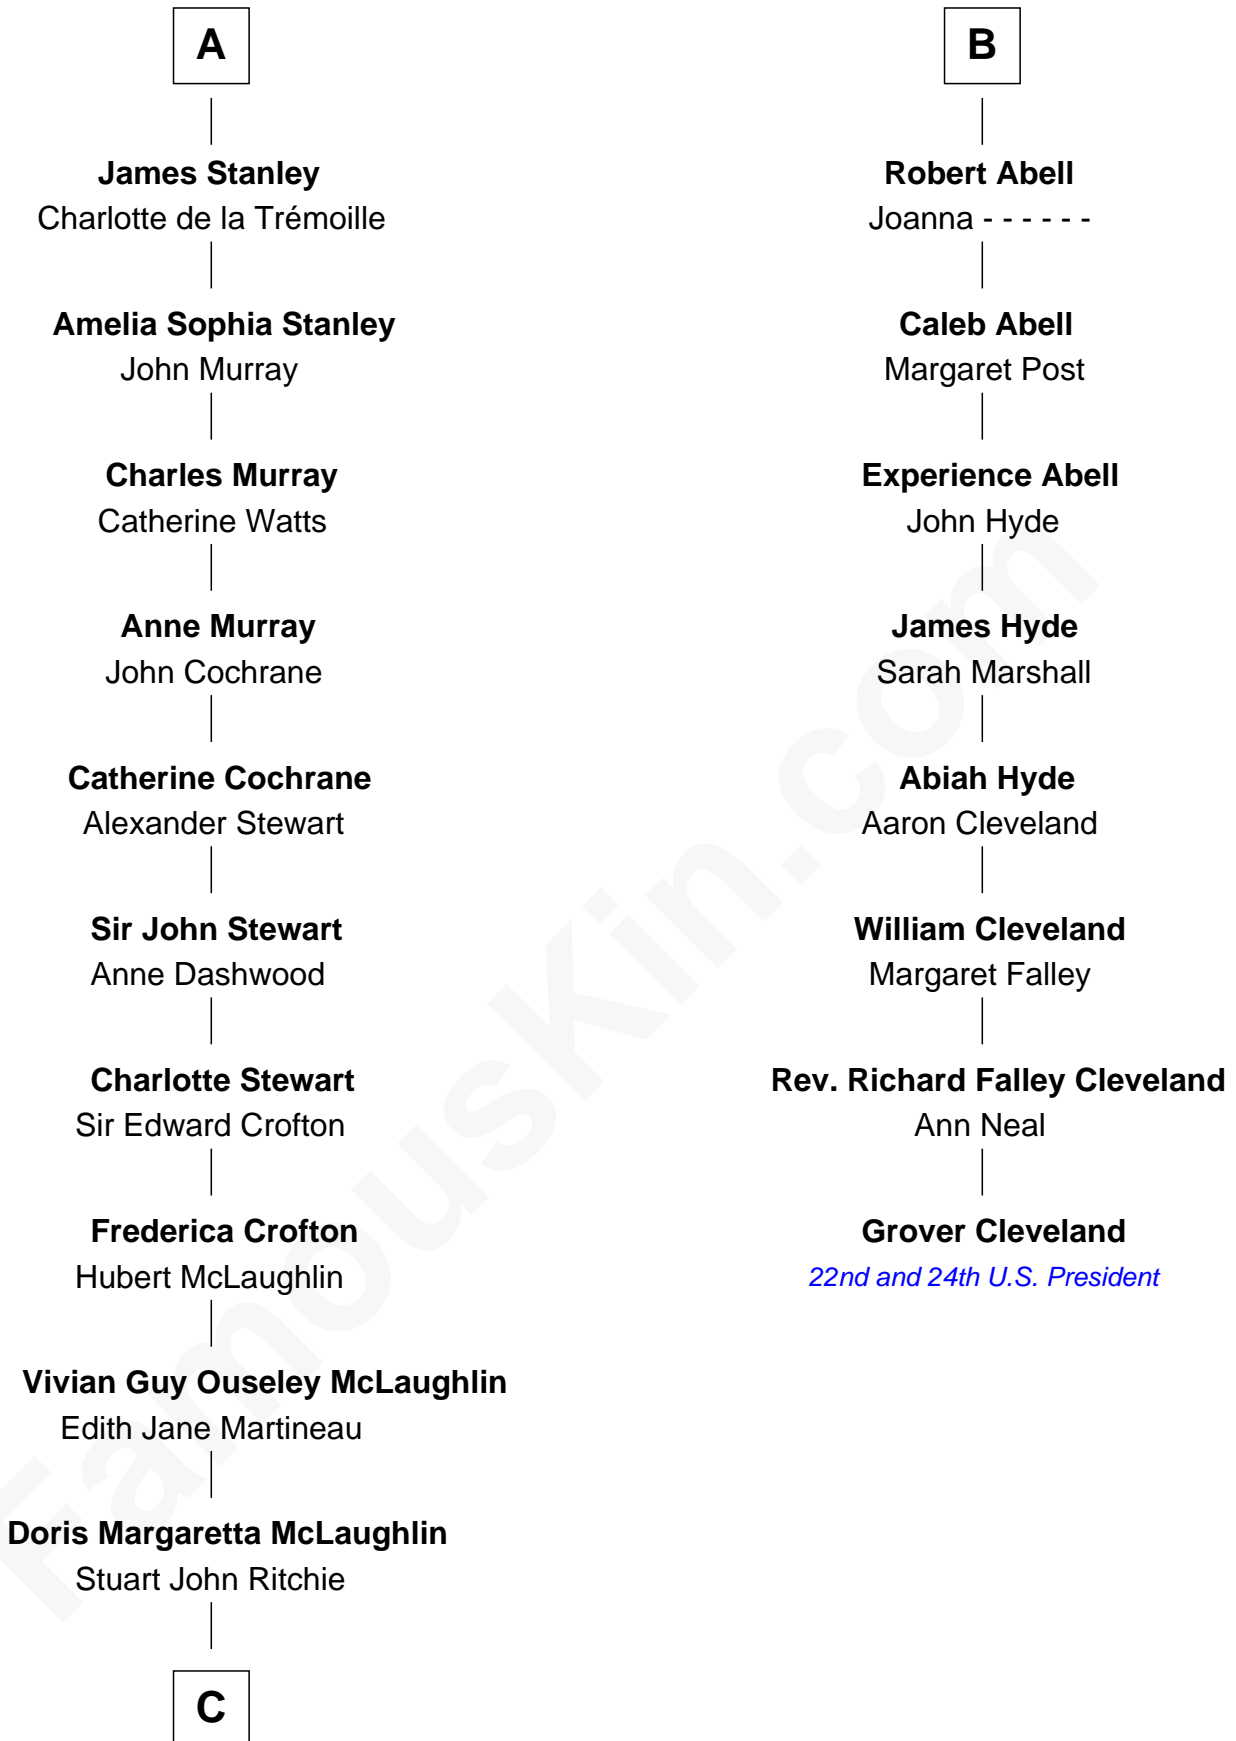

FamousKin.com Relationship Chart of

Guy Ritchie

British Filmmaker

14th cousin 4 times removed of

Grover Cleveland

22nd and 24th U.S. President

C

—
John Vivian Ritchie
Amber Mary Parkinson