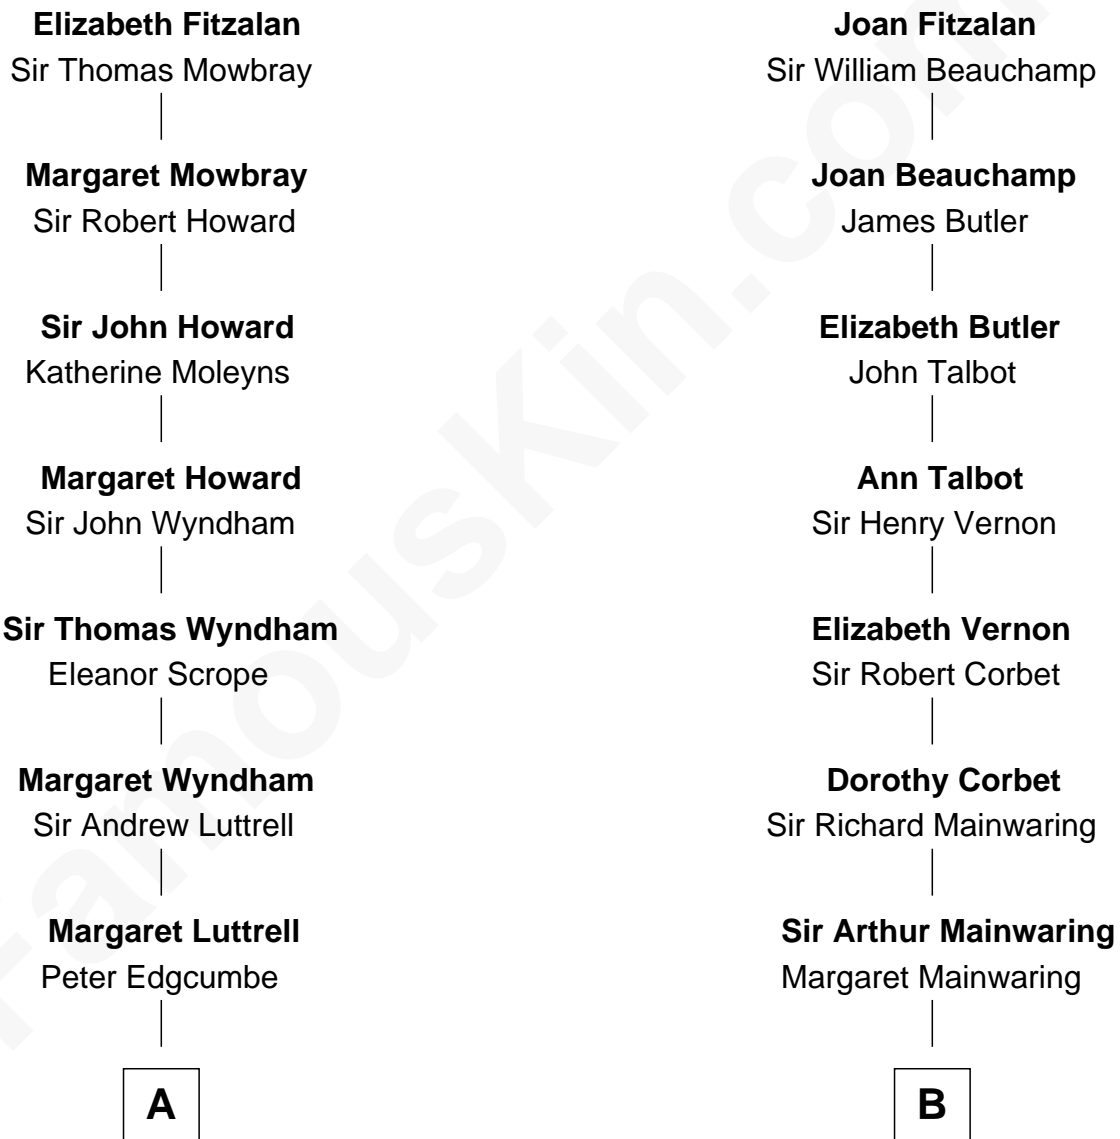

FamousKin.com Relationship Chart of

Guy Ritchie

British Filmmaker

16th cousin 3 times removed of

Grover Cleveland

22nd and 24th U.S. President

Sir Richard Fitzalan

Elizabeth de Bohun