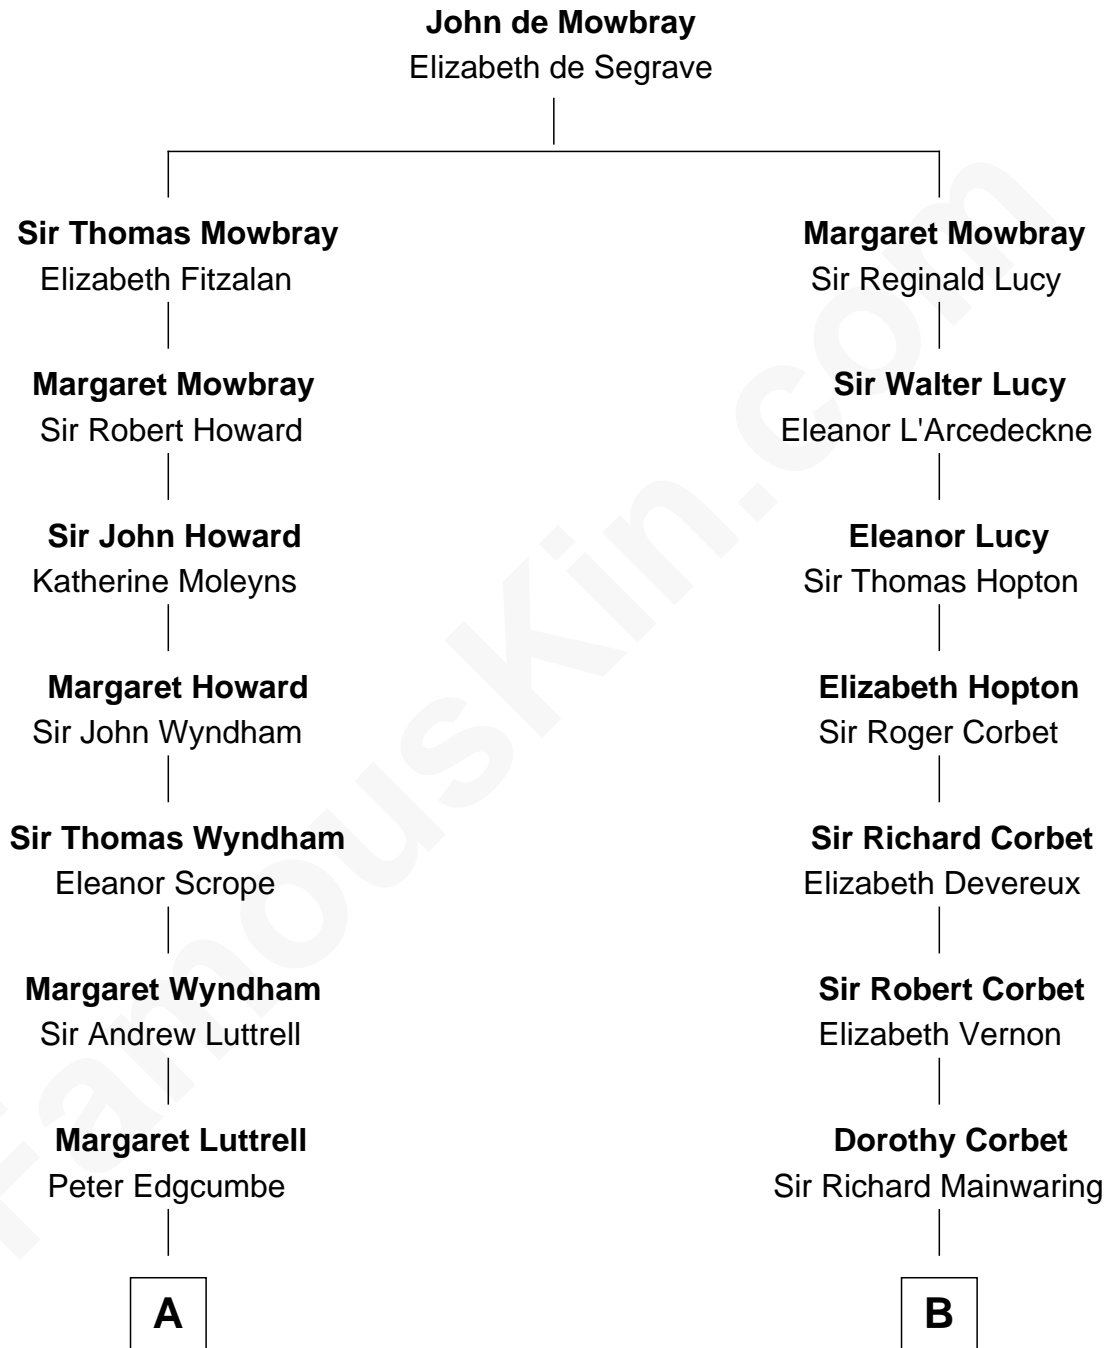

FamousKin.com Relationship Chart of

Guy Ritchie

British Filmmaker

17th cousin 2 times removed of

Grover Cleveland

22nd and 24th U.S. President

C

Doris Margaretta McLaughlin

Stuart John Ritchie

John Vivian Ritchie

Amber Mary Parkinson

Guy Ritchie

British Filmmaker

FamousKin.com