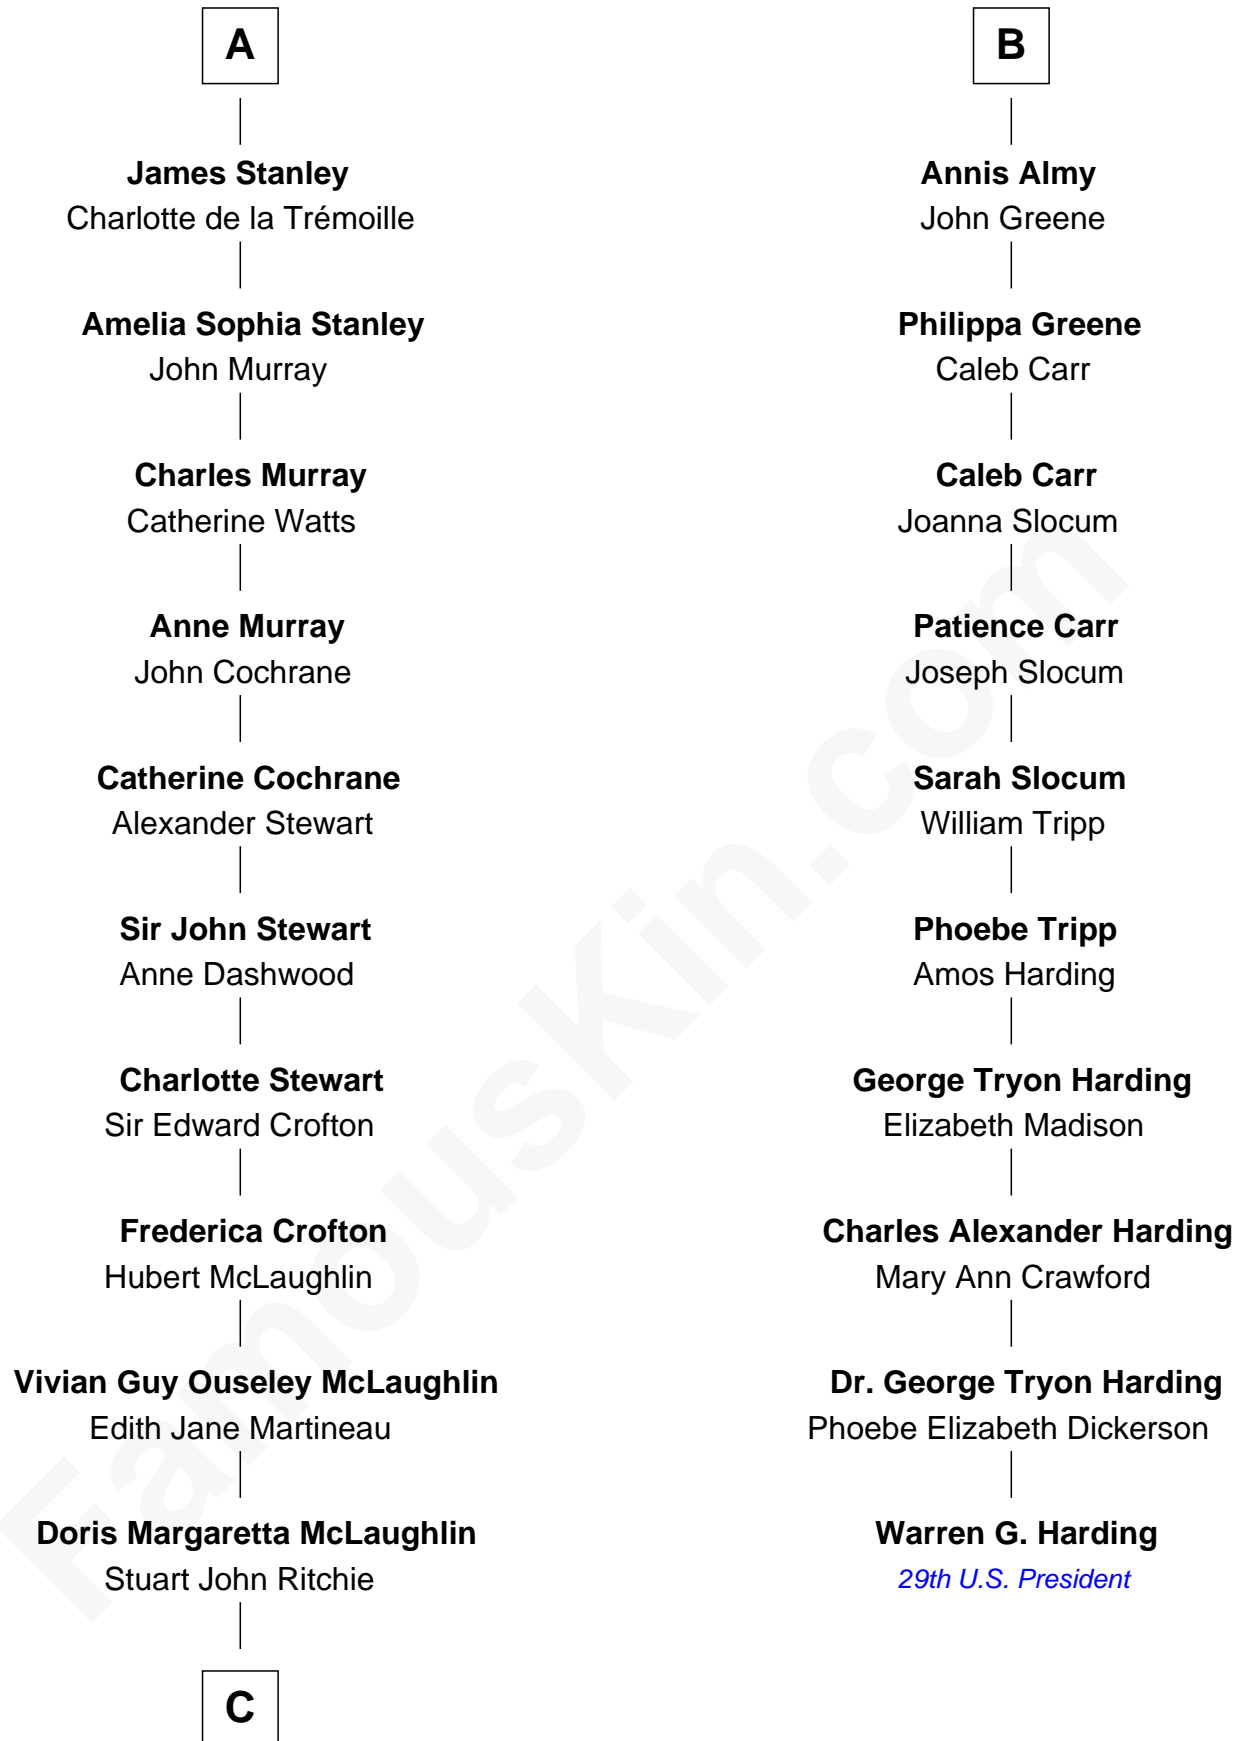

FamousKin.com Relationship Chart of

Guy Ritchie

British Filmmaker

16th cousin 2 times removed of

Warren G. Harding

29th U.S. President

Richard Woodville

Joan Bedlisgate

Sir Richard Woodville
Jacquetta of Luxembourg

Elizabeth Woodville
Edward IV, King of England

Elizabeth of York
Henry VII, King of England

Mary Tudor
Sir Charles Brandon

Eleanor Brandon
Henry Clifford

Margaret Clifford
Henry Stanley

William Stanley
Elizabeth de Vere

A

Joan Woodville
William Haute

Alice Haute
Sir John Fogge

Margaret Fogge
Sir Humphrey Stafford

Sir Humphrey Stafford
Margaret Tame

Ellen Stafford
Thomas Barlow

Stafford Barlow

Audrey Barlow
William Almy

B

C

John Vivian Ritchie
Amber Mary Parkinson

Guy Ritchie
British Filmmaker

FamousKin.com