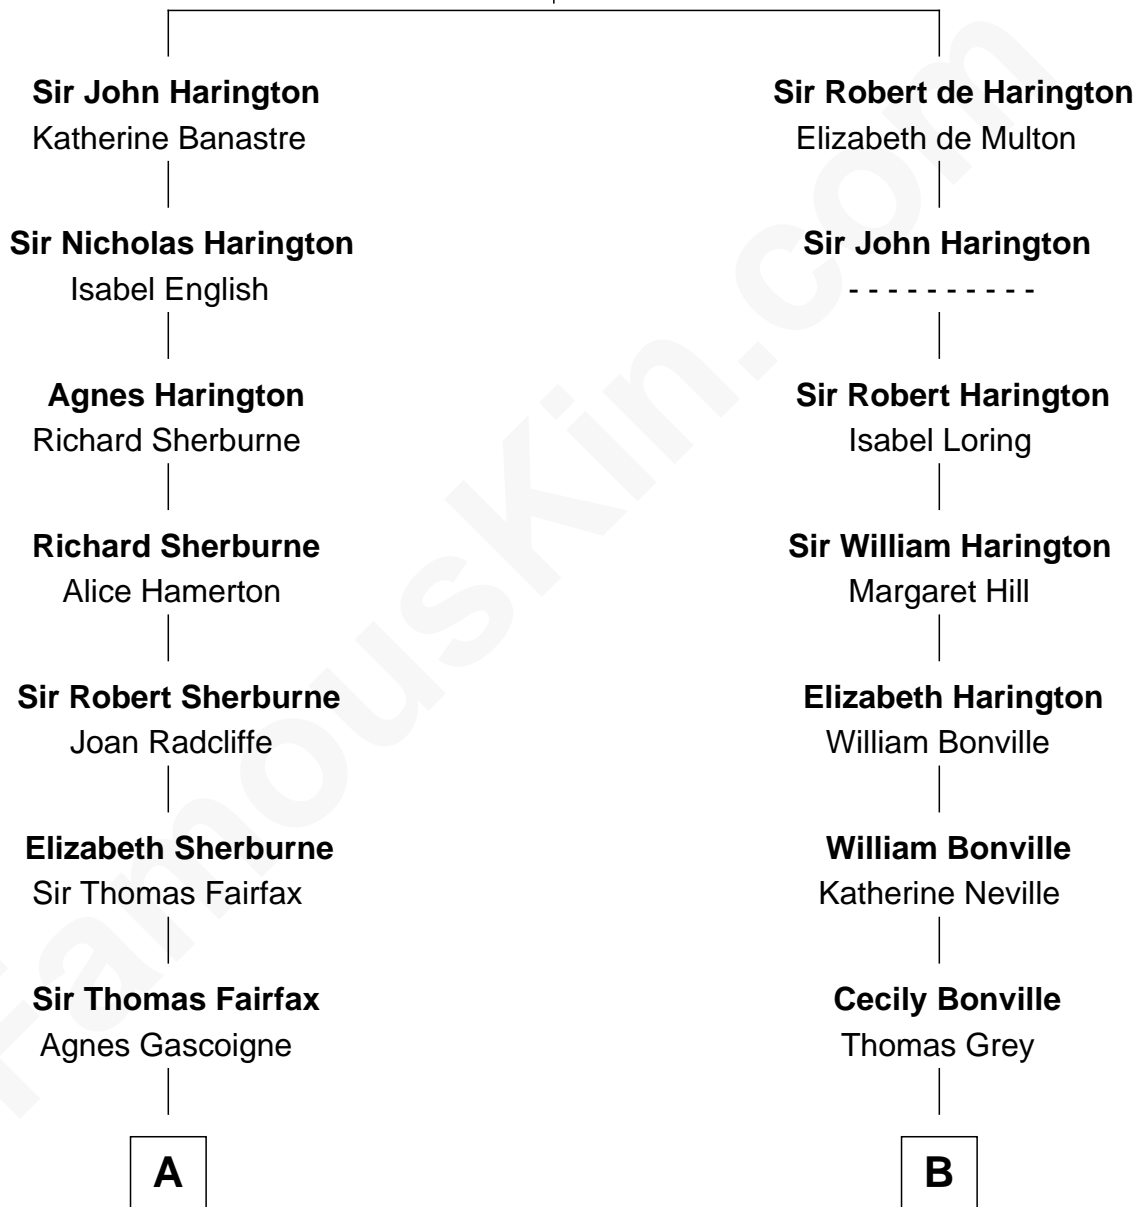

# FamousKin.com Relationship Chart of

**Guy Ritchie**

*British Filmmaker*

20th cousin 1 time removed of

**Herbert Hoover**

*31st U.S. President*

**Sir John de Harington**

Joan - - - - -

**C**

**Edith Jane Martineau**  
Vivian Guy Ouseley McLaughlin

**Doris Margaretta McLaughlin**  
Stuart John Ritchie

**John Vivian Ritchie**  
Amber Mary Parkinson

**Guy Ritchie**  
*British Filmmaker*

**D**

**Endymia Winn**  
Thomas Sherwood

**Lucinda Sherwood**  
John Minthorn

**Theodore Minthorn**  
Mary Wasley

**Hulda Randall Minthorn**  
Jessie Clark Hoover

**Herbert Hoover**  
*31st U.S. President*