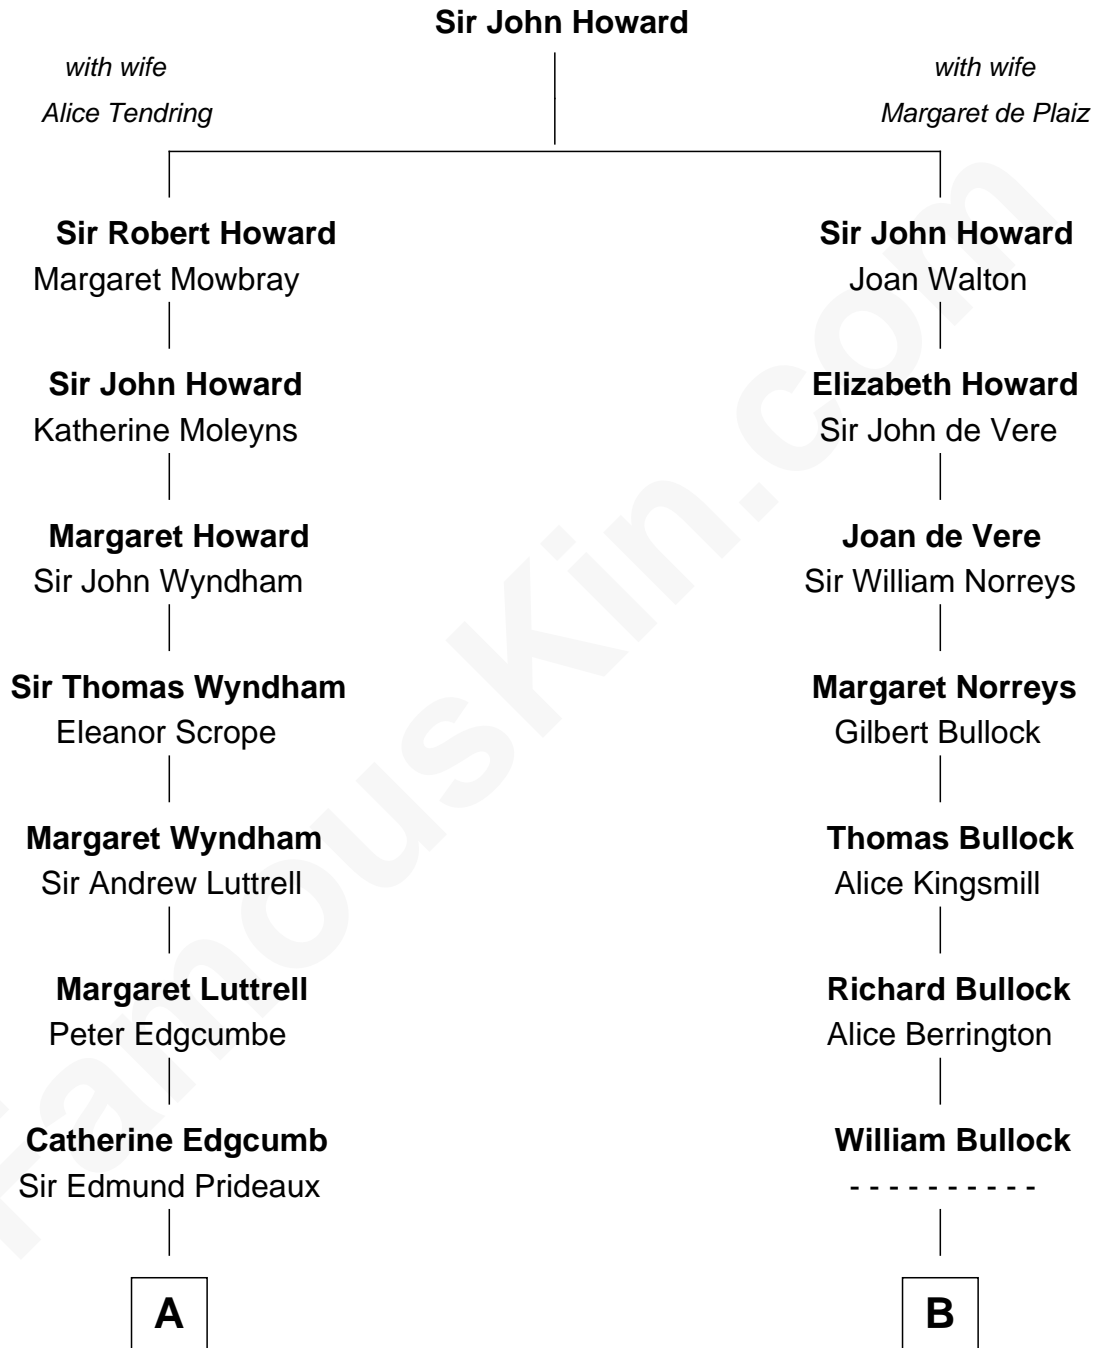

FamousKin.com Relationship Chart of

Guy Ritchie

British Filmmaker

17th cousin 1 time removed of

Lou (Henry) Hoover

First Lady of President Herbert Hoover

C

—
John Vivian Ritchie
Amber Mary Parkinson