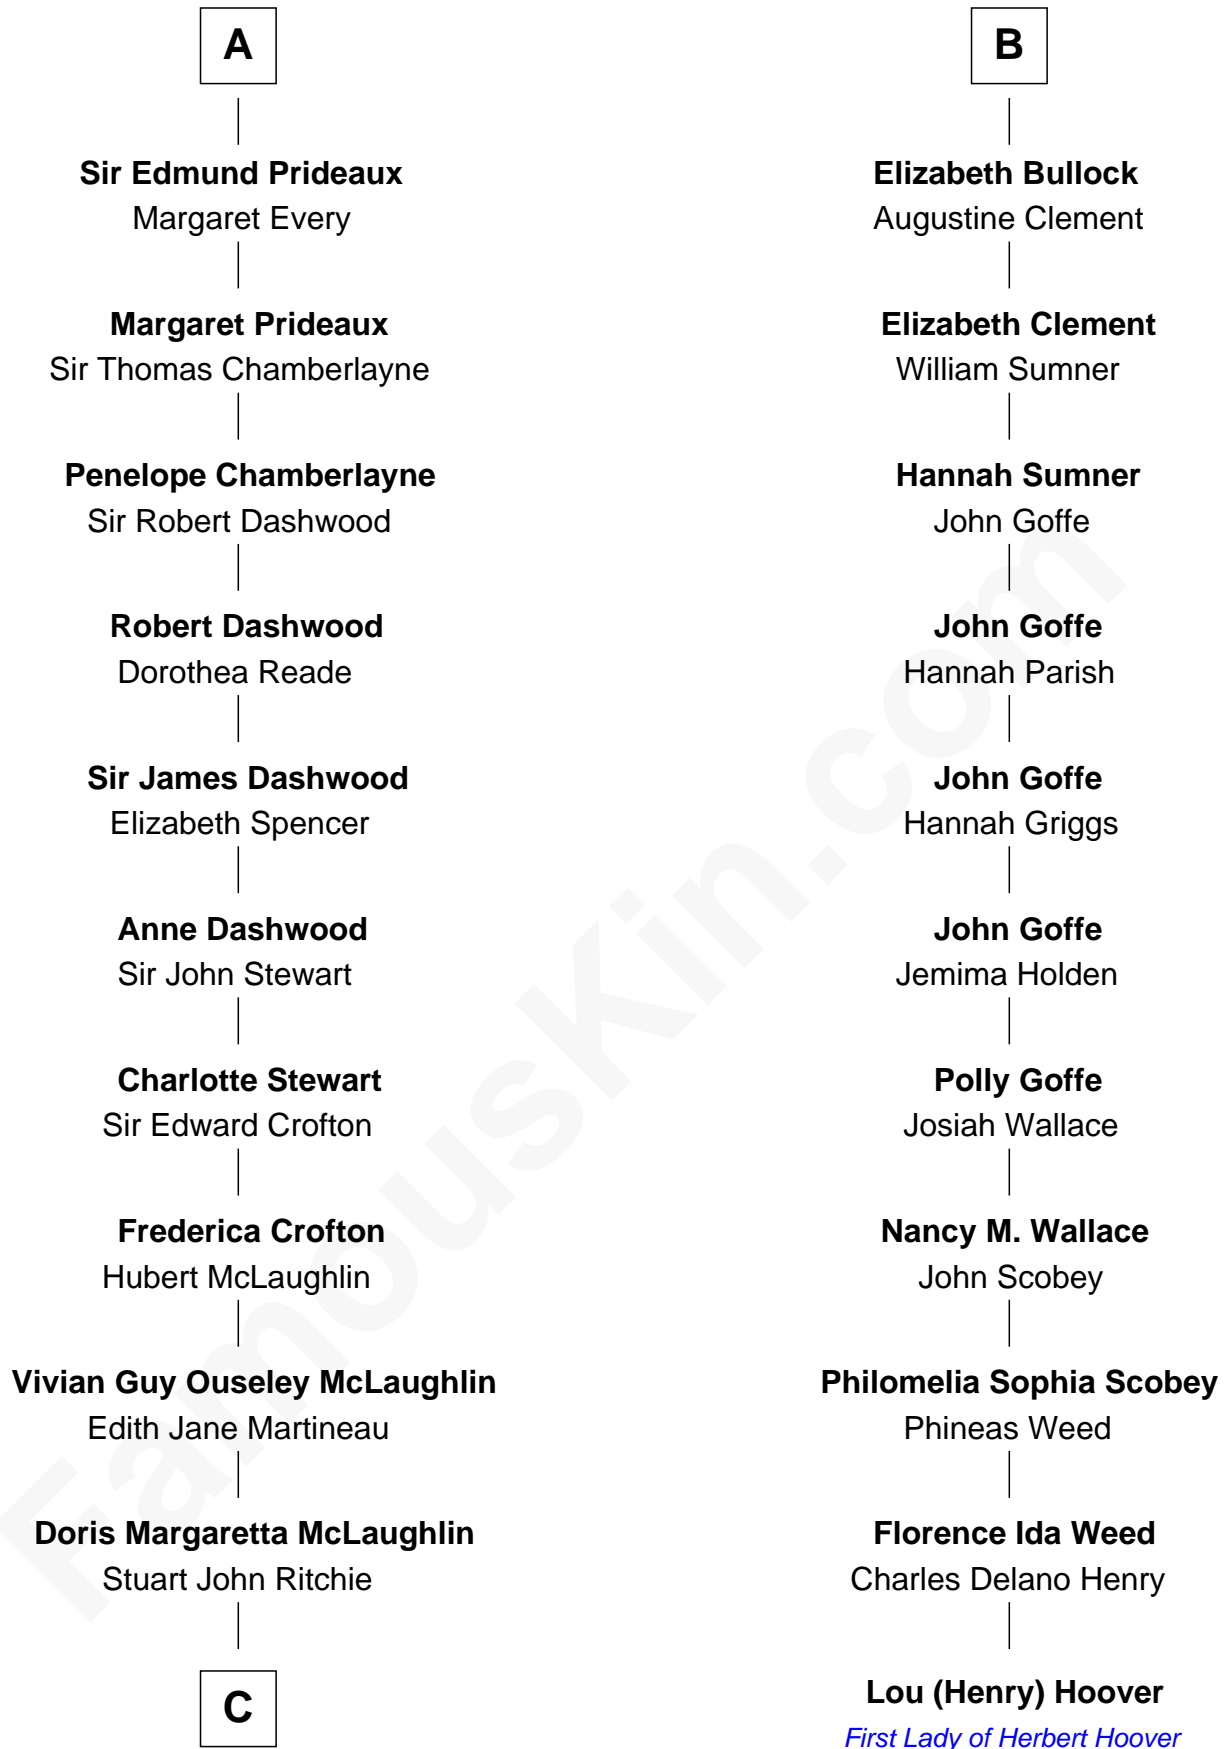

FamousKin.com Relationship Chart of

Guy Ritchie

British Filmmaker

17th cousin 1 time removed of

Lou (Henry) Hoover

First Lady of President Herbert Hoover

C

—
John Vivian Ritchie
Amber Mary Parkinson