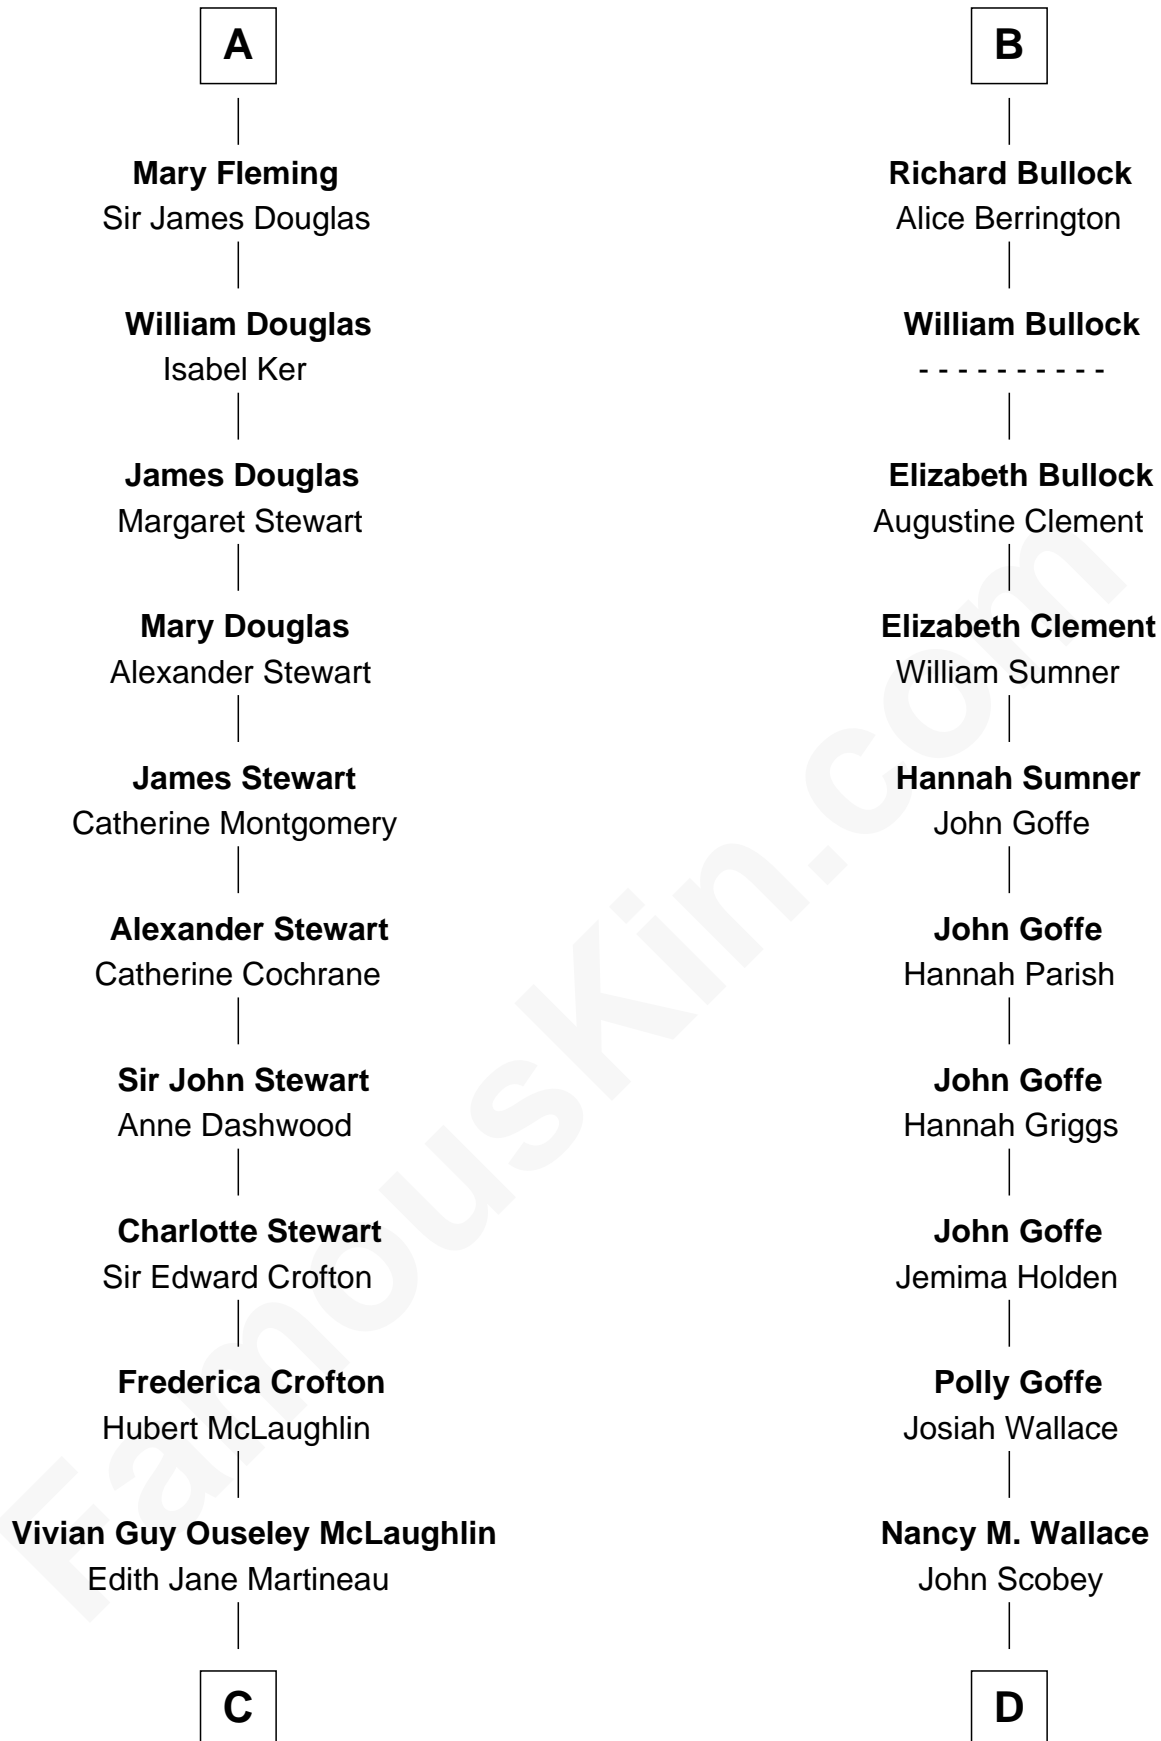

# FamousKin.com Relationship Chart of

**Guy Ritchie**  
*British Filmmaker*

19th cousin of

**Lou (Henry) Hoover**  
*First Lady of President Herbert Hoover*

**C**

**Doris Margaretta McLaughlin**

Stuart John Ritchie

**John Vivian Ritchie**

Amber Mary Parkinson

**Guy Ritchie**

*British Filmmaker*

**D**

**Philomelia Sophia Scobey**

Phineas Weed

**Florence Ida Weed**

Charles Delano Henry

**Lou (Henry) Hoover**

*First Lady of Herbert Hoover*

FamousKin.com