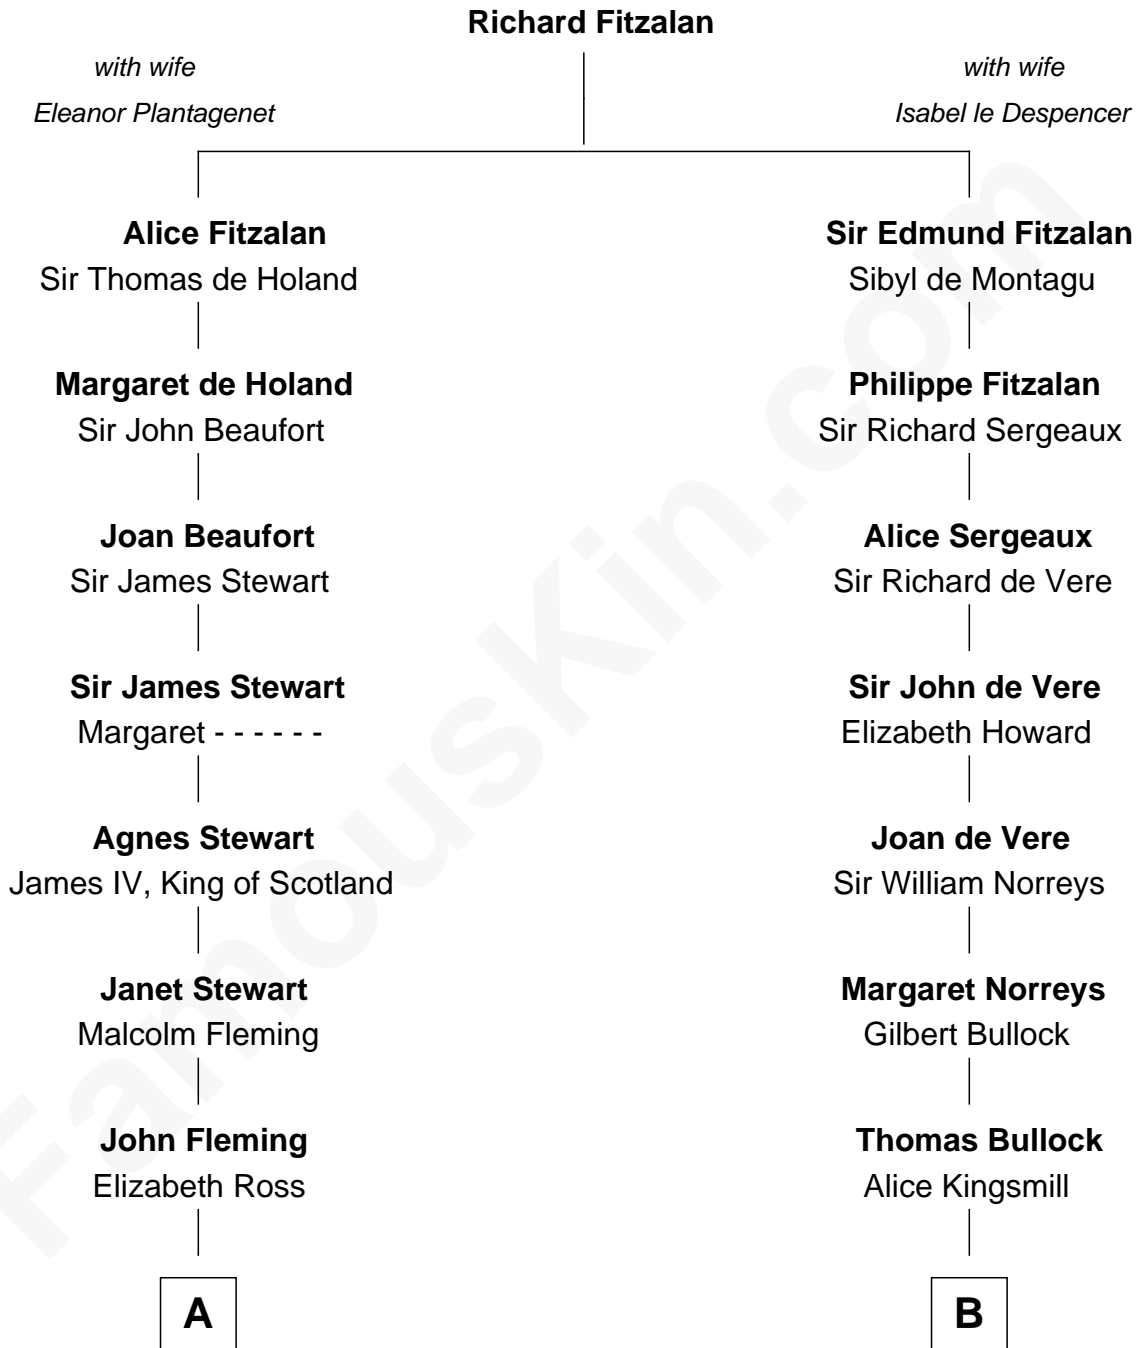

# FamousKin.com Relationship Chart of

**Guy Ritchie**  
*British Filmmaker*

19th cousin of

**Lou (Henry) Hoover**  
*First Lady of President Herbert Hoover*

**C**

**Doris Margaretta McLaughlin**

Stuart John Ritchie

**John Vivian Ritchie**

Amber Mary Parkinson

**Guy Ritchie**

*British Filmmaker*

**D**

**Philomelia Sophia Scobey**

Phineas Weed

**Florence Ida Weed**

Charles Delano Henry

**Lou (Henry) Hoover**

*First Lady of Herbert Hoover*

FamousKin.com