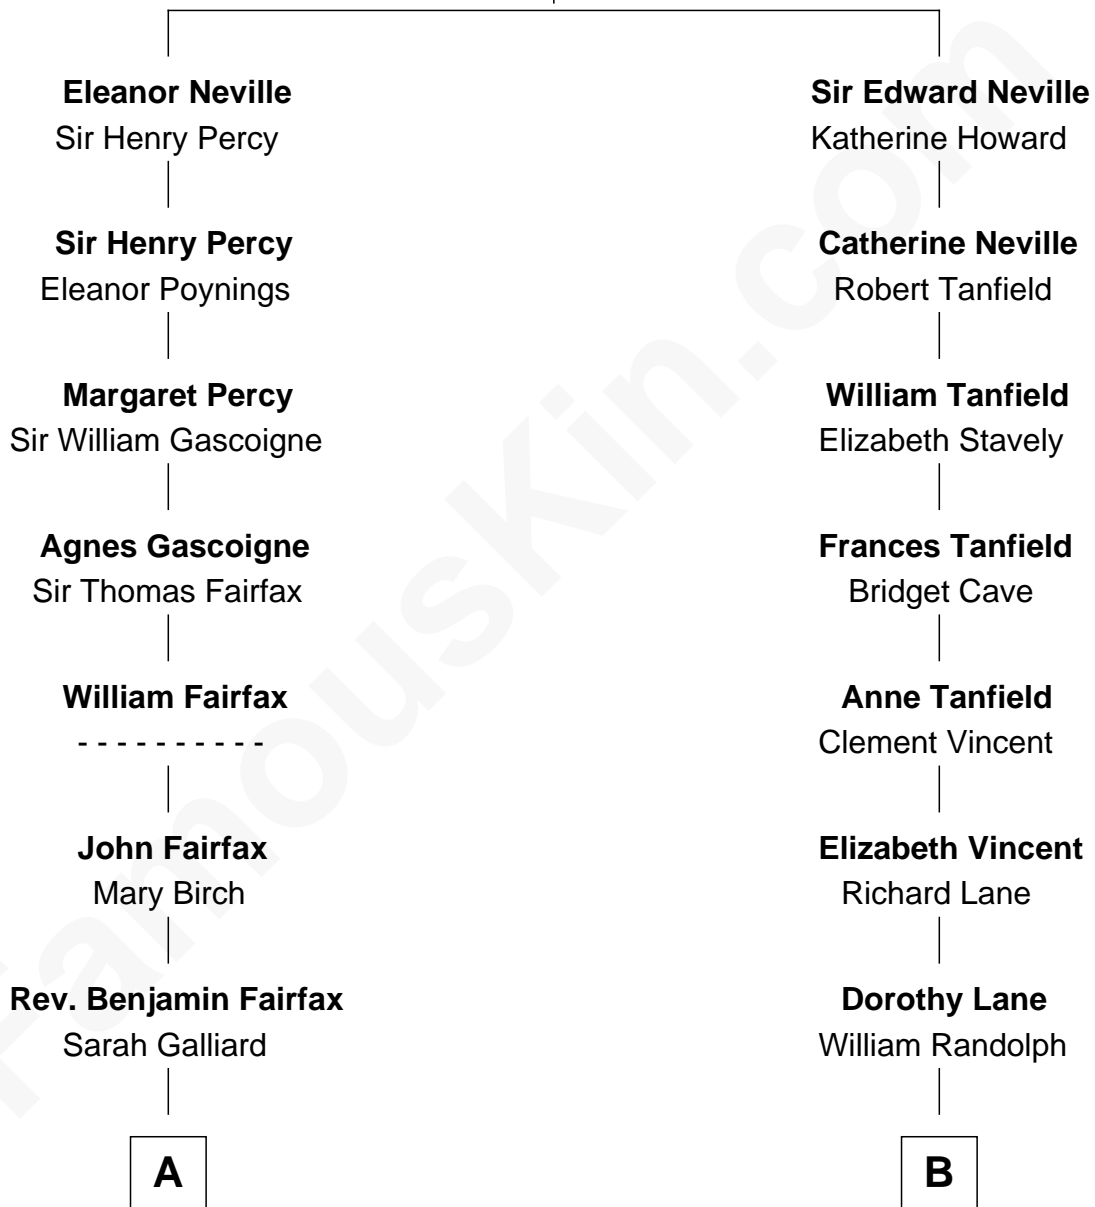

# FamousKin.com Relationship Chart of

**Guy Ritchie**

*British Filmmaker*

15th cousin 2 times removed of

**Edith (Bolling) Wilson**

*First Lady of President Woodrow Wilson*

**Sir Ralph Neville**

Joan Beaufort

Guy Ritchie photo by [Georges Biard](#) (CC BY-SA 3.0)