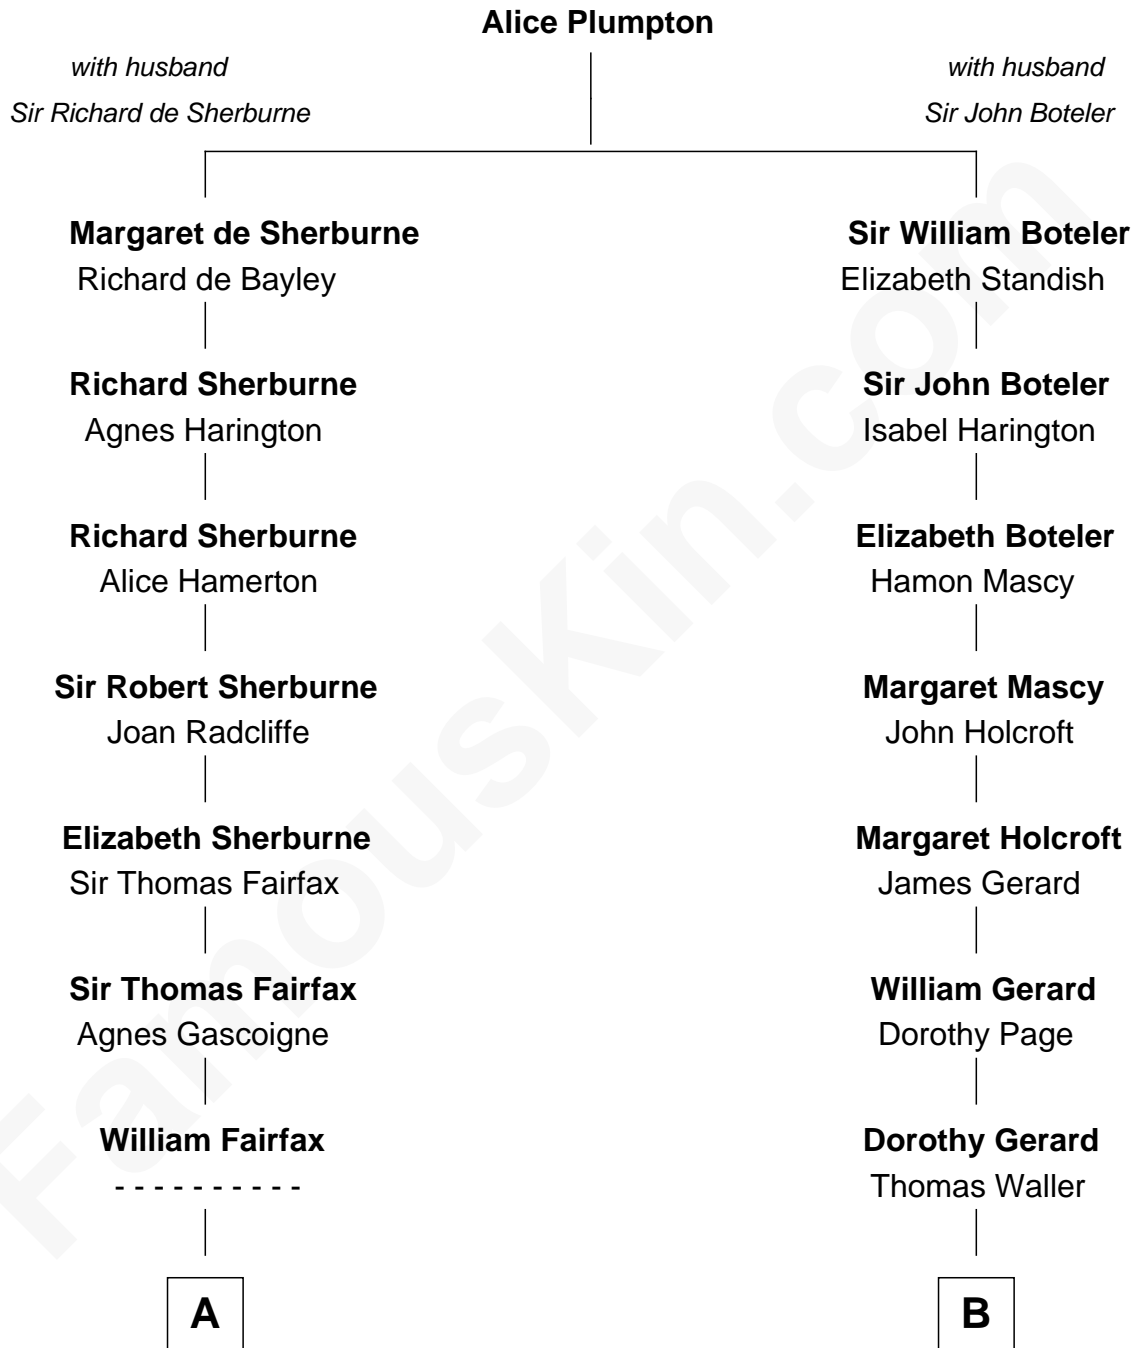

FamousKin.com Relationship Chart of

Guy Ritchie

British Filmmaker

17th cousin 2 times removed of

Edith (Bolling) Wilson

First Lady of President Woodrow Wilson

C

Doris Margaretta McLaughlin

Stuart John Ritchie

John Vivian Ritchie

Amber Mary Parkinson

Guy Ritchie

British Filmmaker

FamousKin.com