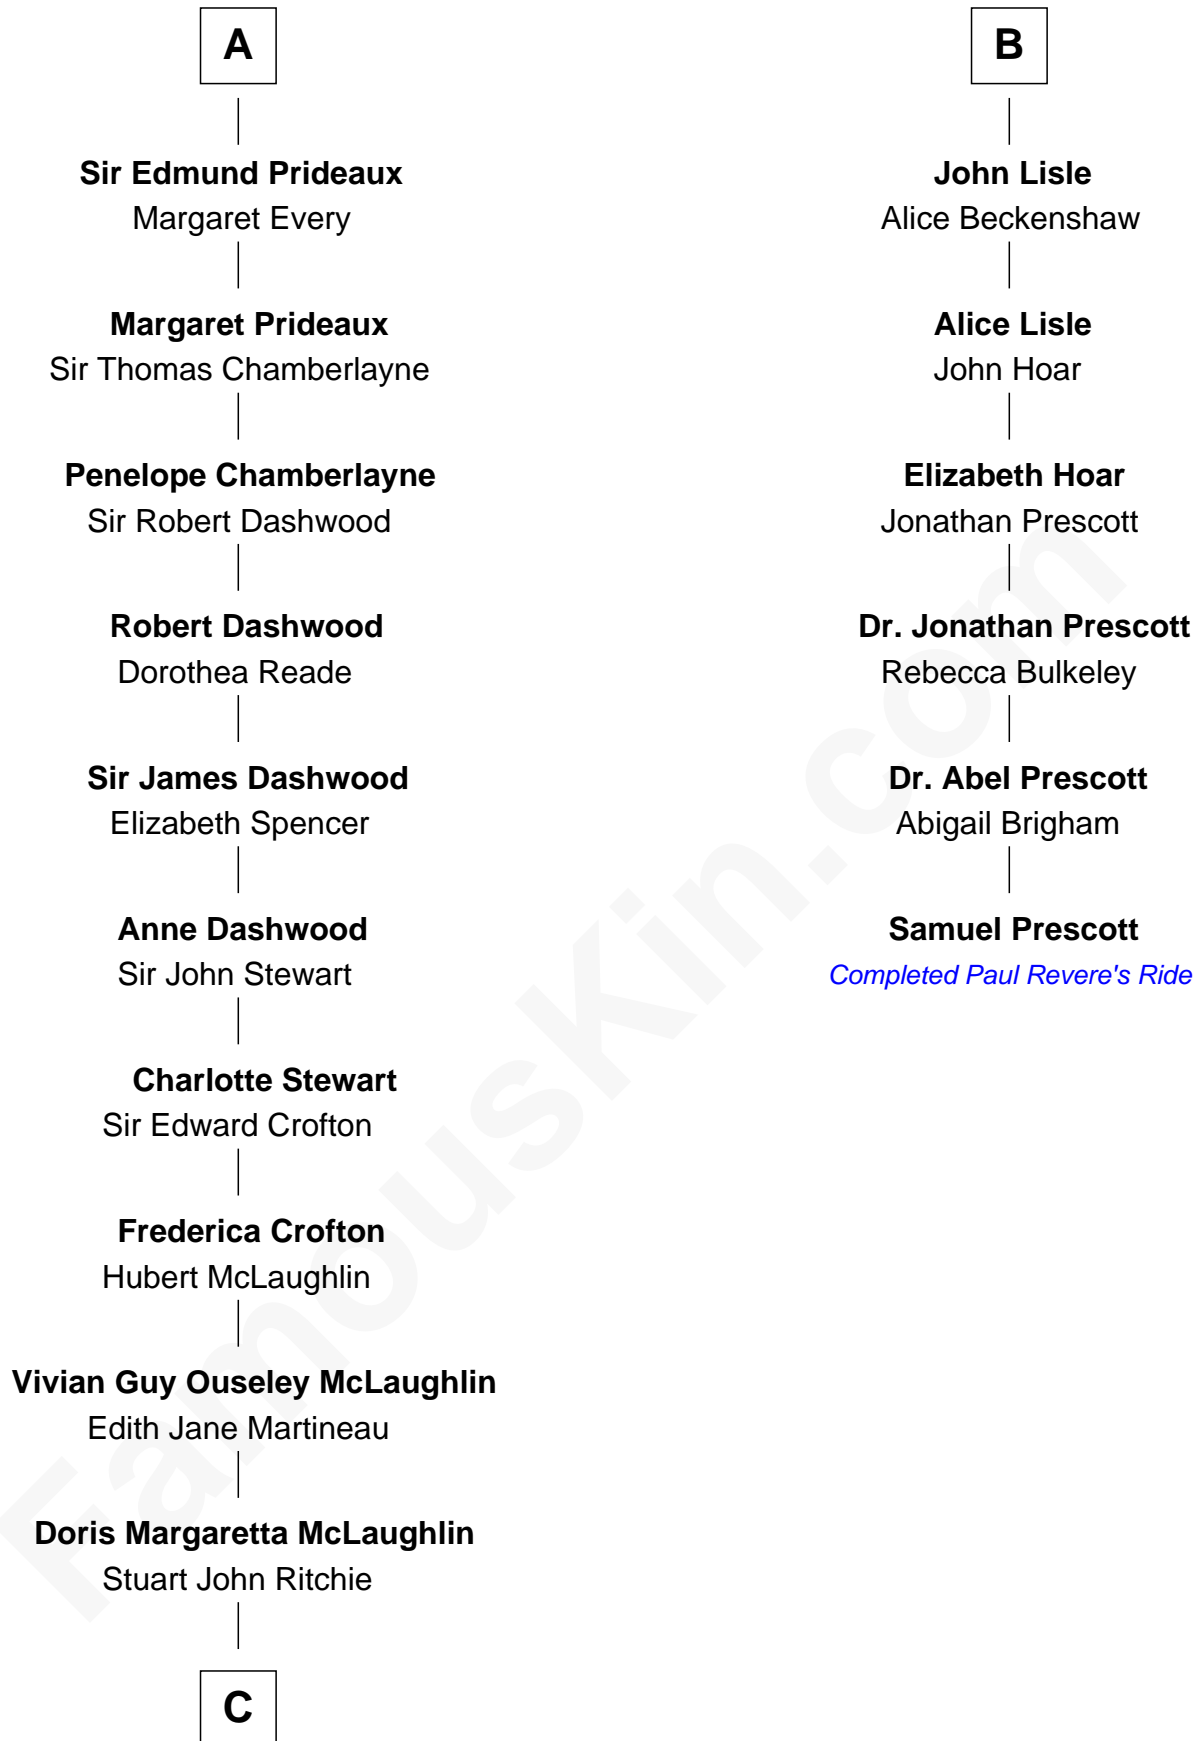

FamousKin.com Relationship Chart of

Guy Ritchie

British Filmmaker

12th cousin 6 times removed of

Samuel Prescott

Completed Paul Revere's Midnight Ride

C

—
John Vivian Ritchie
Amber Mary Parkinson