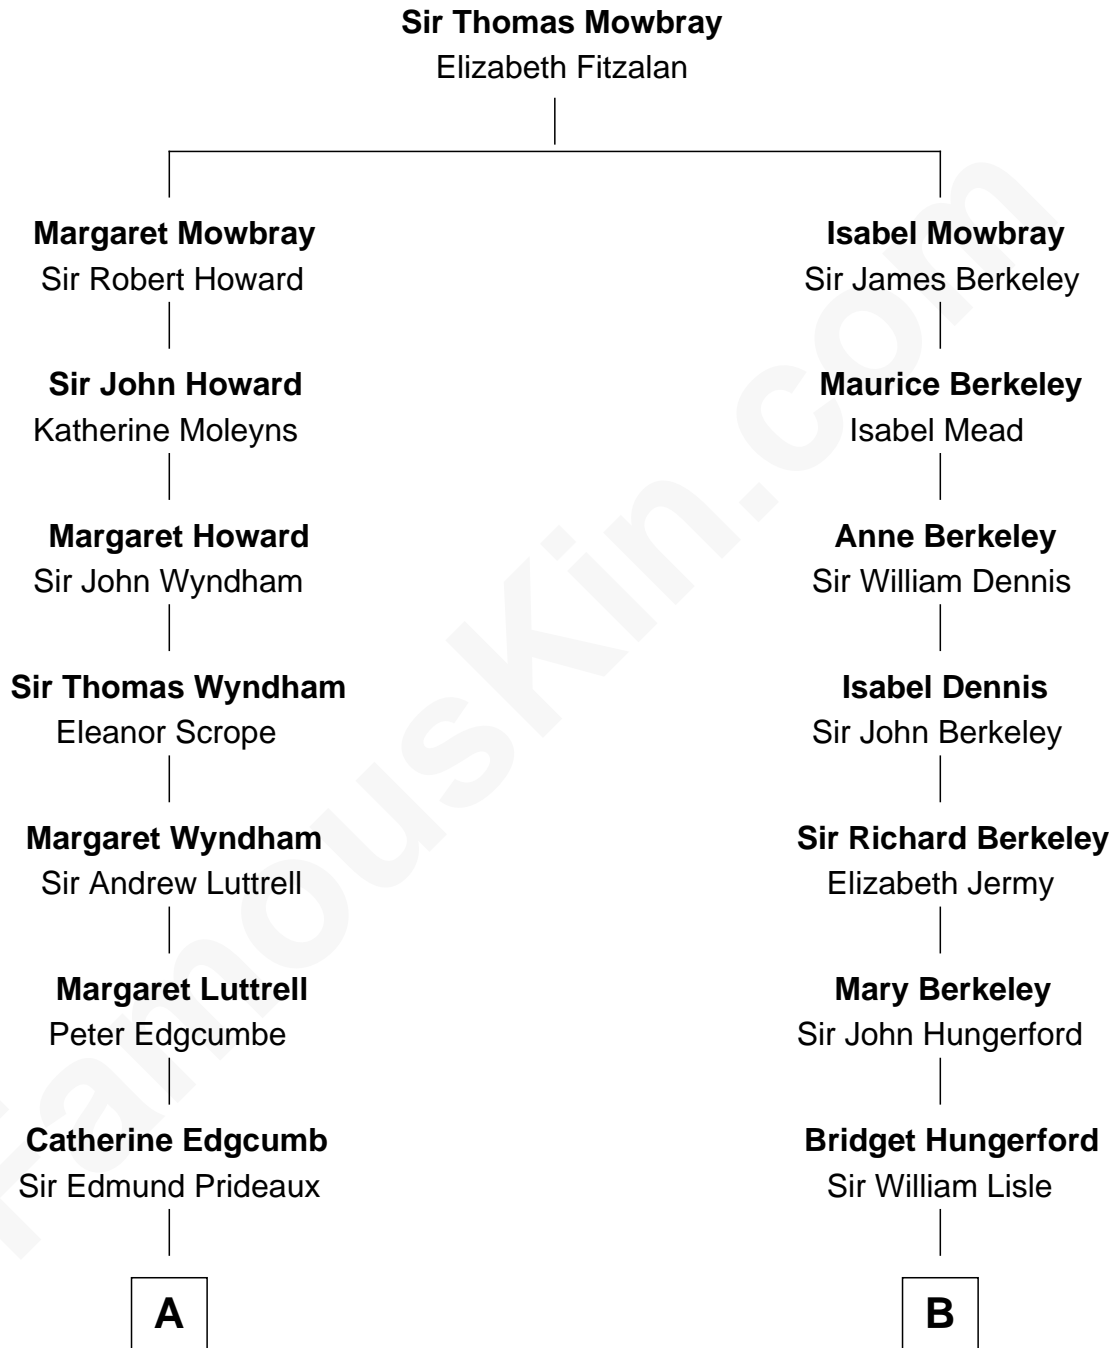

FamousKin.com Relationship Chart of

Guy Ritchie

British Filmmaker

12th cousin 6 times removed of

Samuel Prescott

Completed Paul Revere's Midnight Ride

C

—
John Vivian Ritchie
Amber Mary Parkinson

—
Guy Ritchie
British Filmmaker

FamousKin.com