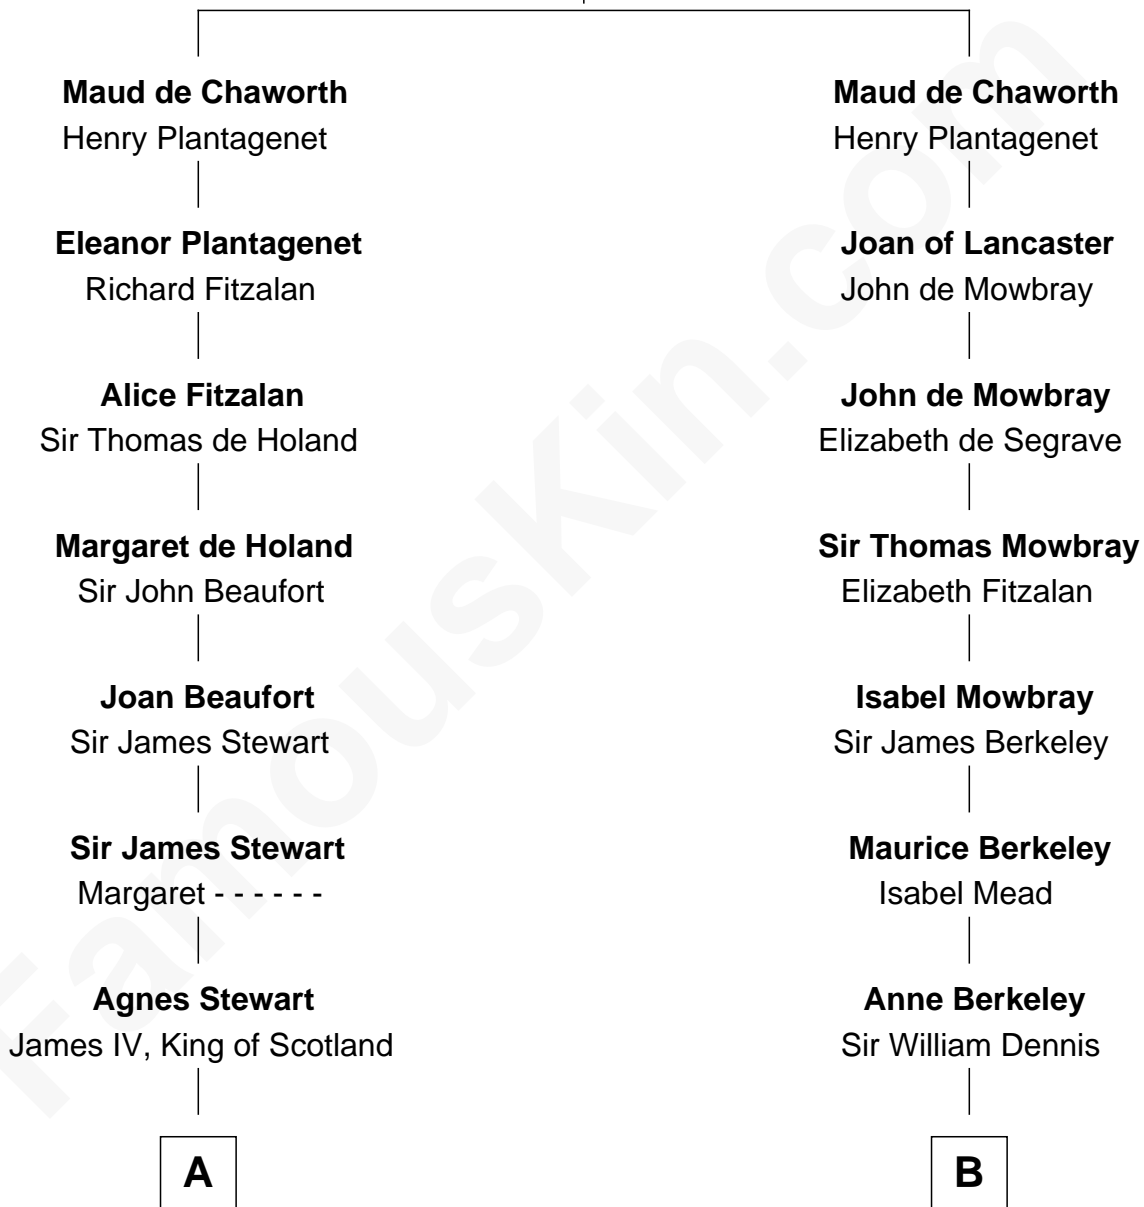

FamousKin.com Relationship Chart of

Guy Ritchie

British Filmmaker

16th cousin 5 times removed of

Samuel Prescott

Completed Paul Revere's Midnight Ride

Sir Patrick de Chaworth

Isabella de Beauchamp

C

Frederica Crofton

Hubert McLaughlin

Vivian Guy Ouseley McLaughlin

Edith Jane Martineau

Doris Margareta McLaughlin

Stuart John Ritchie

John Vivian Ritchie

Amber Mary Parkinson

Guy Ritchie

British Filmmaker