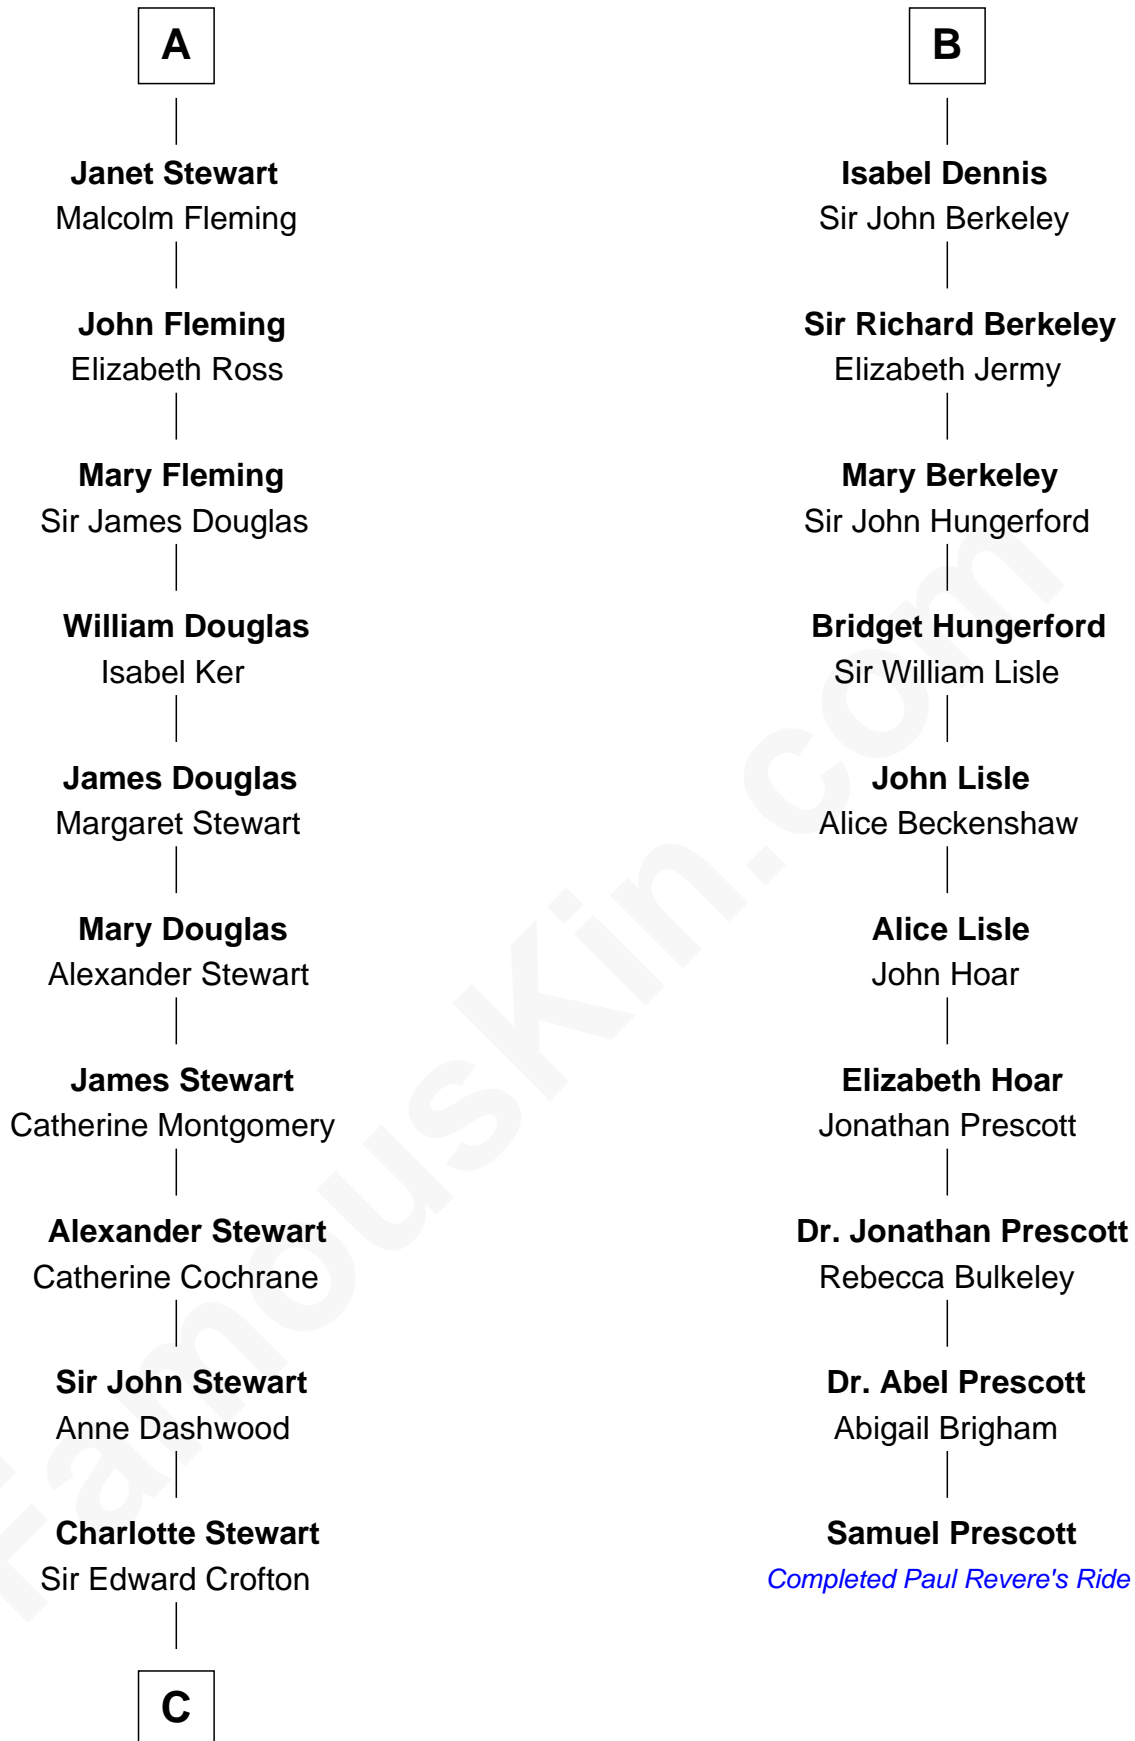

FamousKin.com Relationship Chart of

Guy Ritchie

British Filmmaker

16th cousin 5 times removed of

Samuel Prescott

Completed Paul Revere's Midnight Ride

Sir Patrick de Chaworth

Isabella de Beauchamp

C

Frederica Crofton

Hubert McLaughlin

Vivian Guy Ouseley McLaughlin

Edith Jane Martineau

Doris Margareta McLaughlin

Stuart John Ritchie

John Vivian Ritchie

Amber Mary Parkinson

Guy Ritchie

British Filmmaker