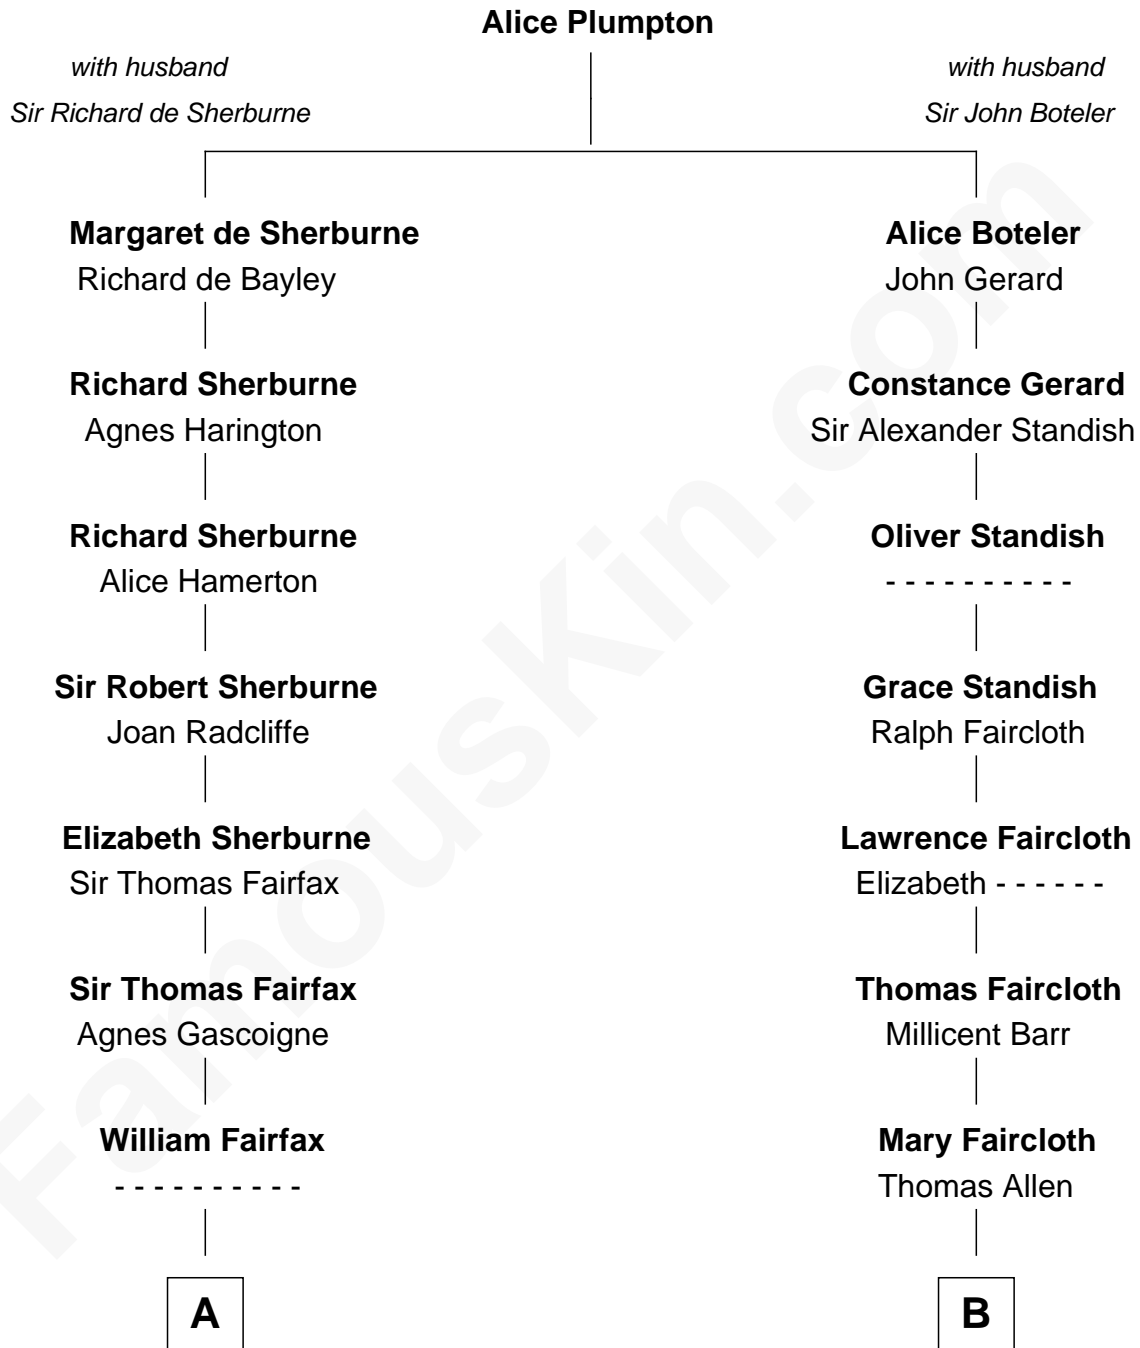

FamousKin.com Relationship Chart of

Guy Ritchie

British Filmmaker

12th cousin 7 times removed of

Samuel Prescott

Completed Paul Revere's Midnight Ride

C

—
Doris Margaretta McLaughlin

Stuart John Ritchie

—
John Vivian Ritchie

Amber Mary Parkinson

—
Guy Ritchie

British Filmmaker

FamousKin.com