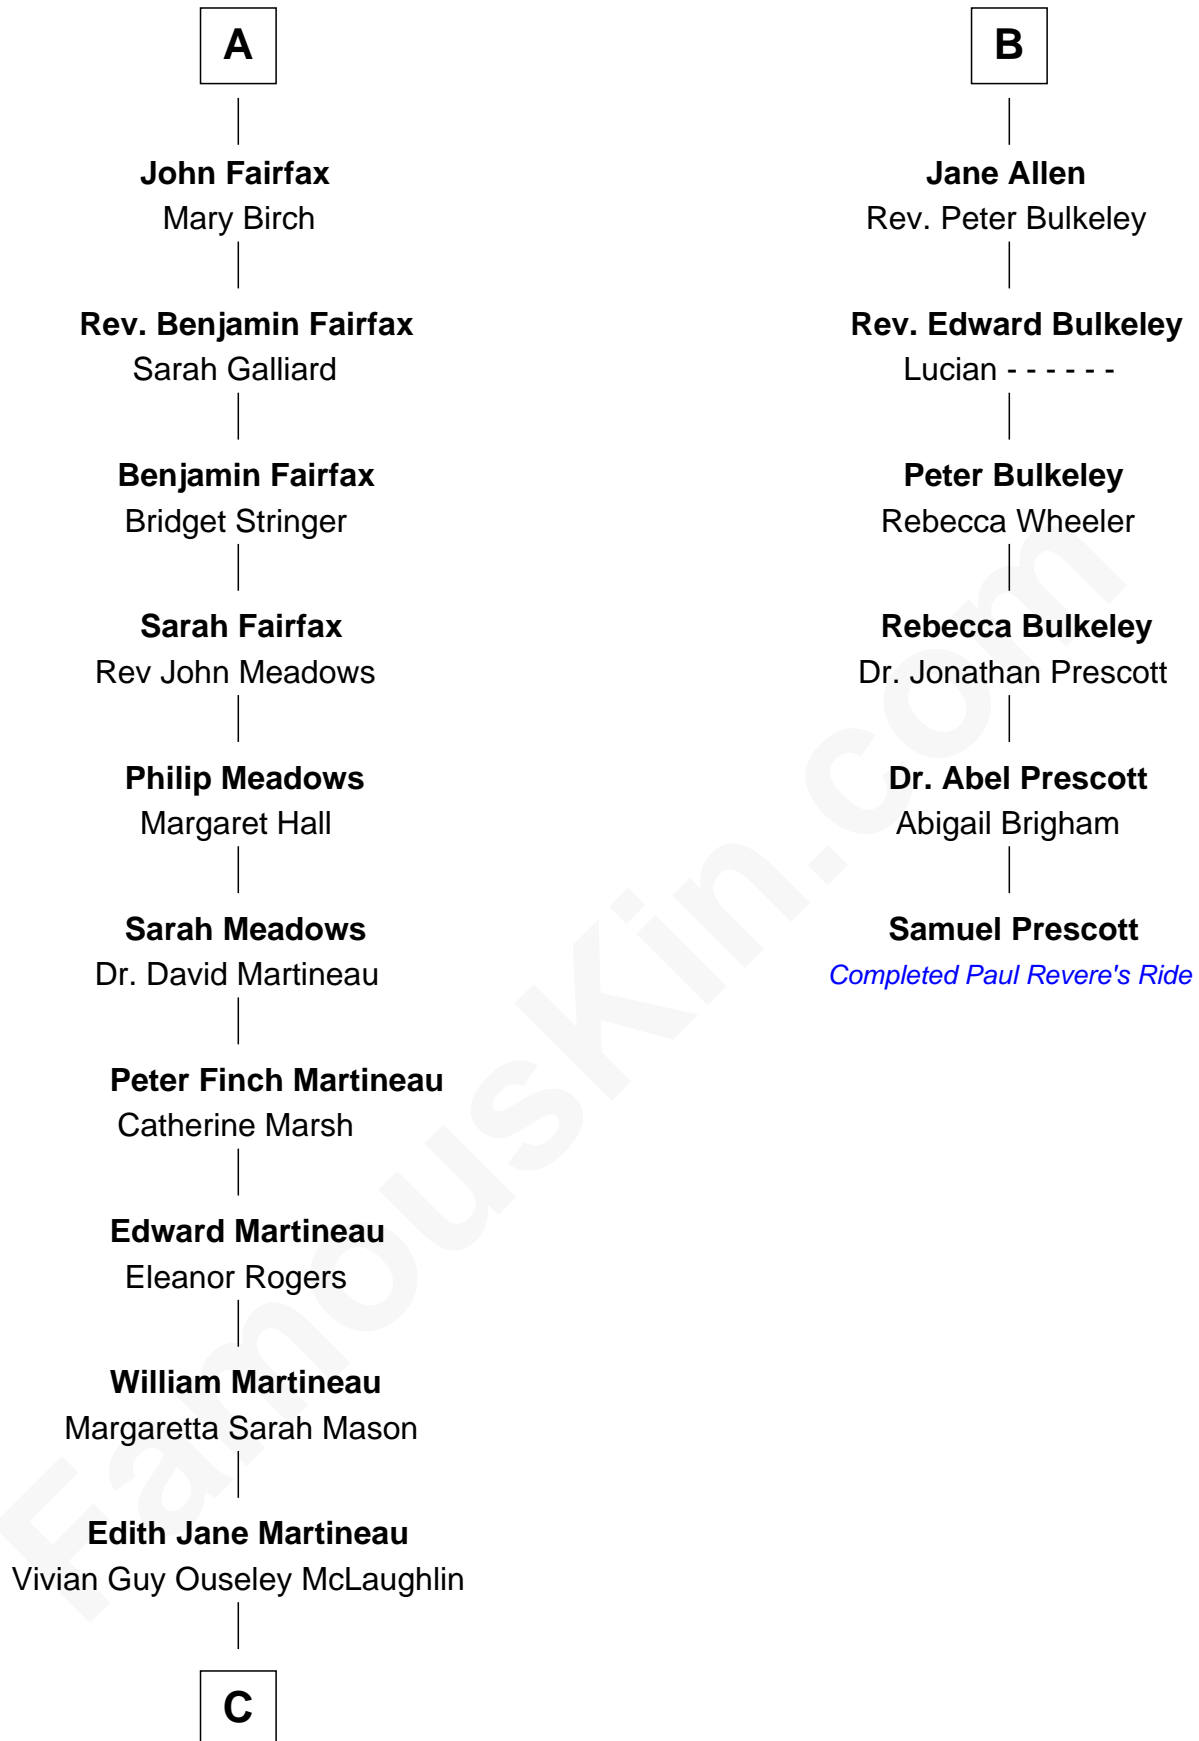

FamousKin.com Relationship Chart of

Guy Ritchie

British Filmmaker

12th cousin 7 times removed of

Samuel Prescott

Completed Paul Revere's Midnight Ride

C

—
Doris Margaretta McLaughlin

Stuart John Ritchie

—
John Vivian Ritchie

Amber Mary Parkinson

—
Guy Ritchie

British Filmmaker

FamousKin.com