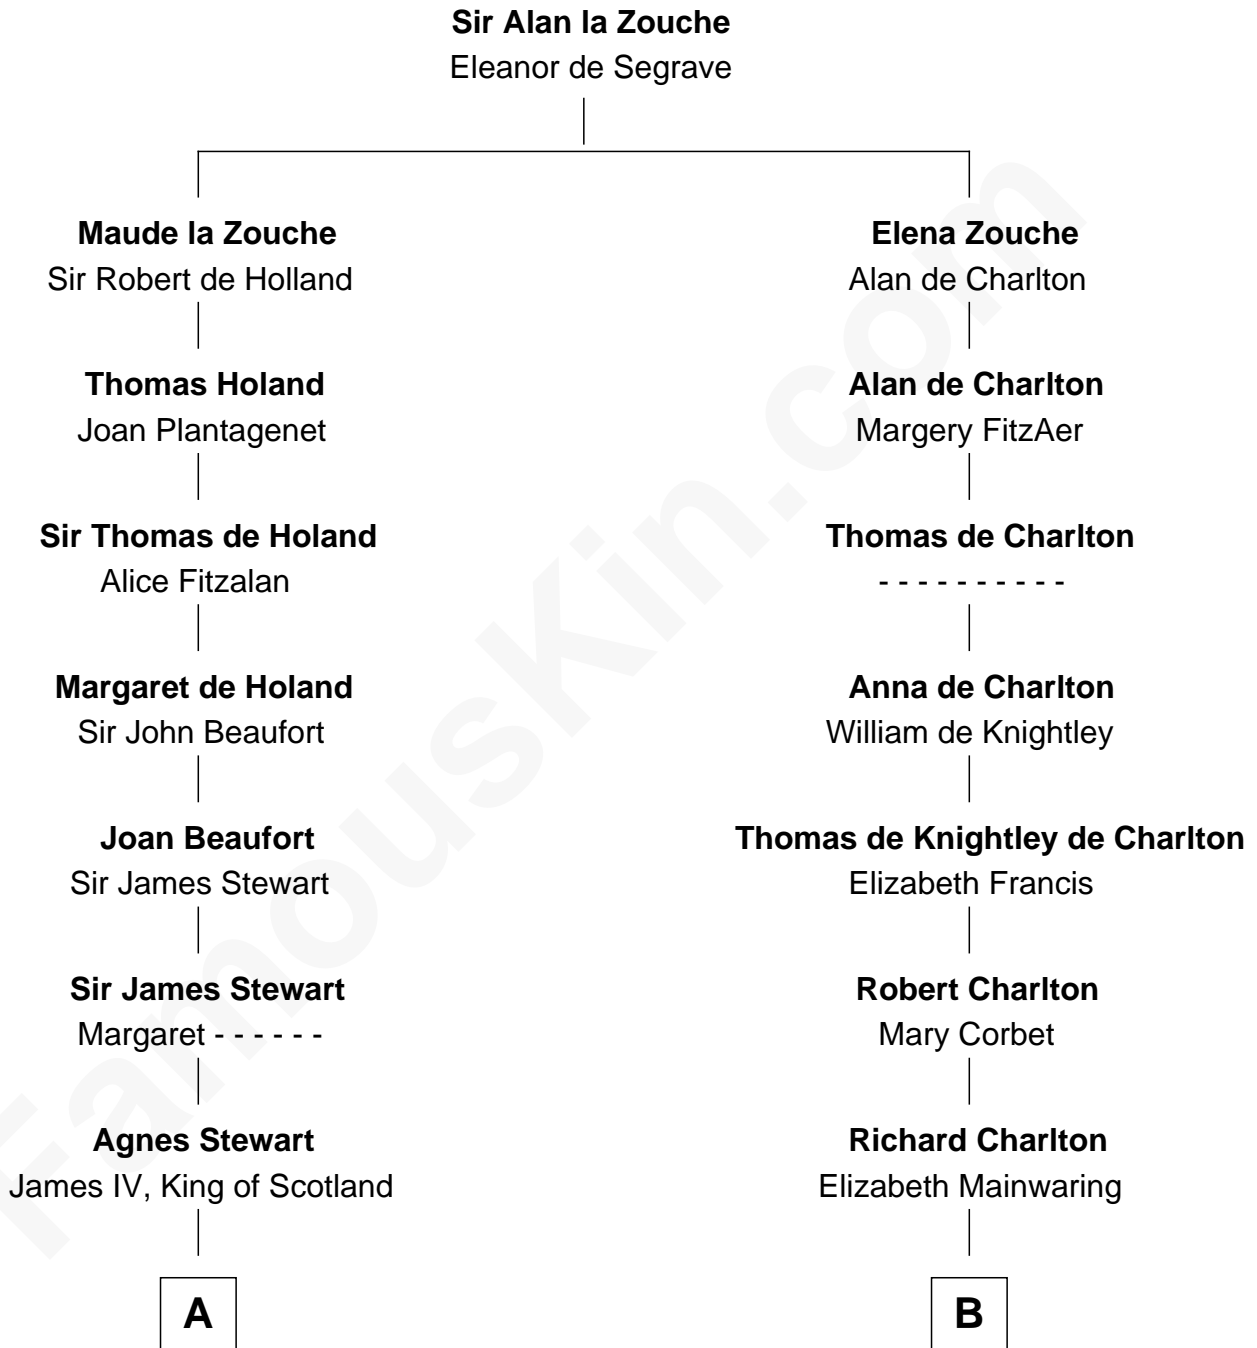

# FamousKin.com Relationship Chart of

**Guy Ritchie**

*British Filmmaker*

15th cousin 6 times removed of

**Samuel Prescott**

*Completed Paul Revere's Midnight Ride*

**C**

Frederica Crofton

Hubert McLaughlin

Vivian Guy Ouseley McLaughlin

Edith Jane Martineau

Doris Margareta McLaughlin

Stuart John Ritchie

John Vivian Ritchie

Amber Mary Parkinson

**Guy Ritchie**

*British Filmmaker*