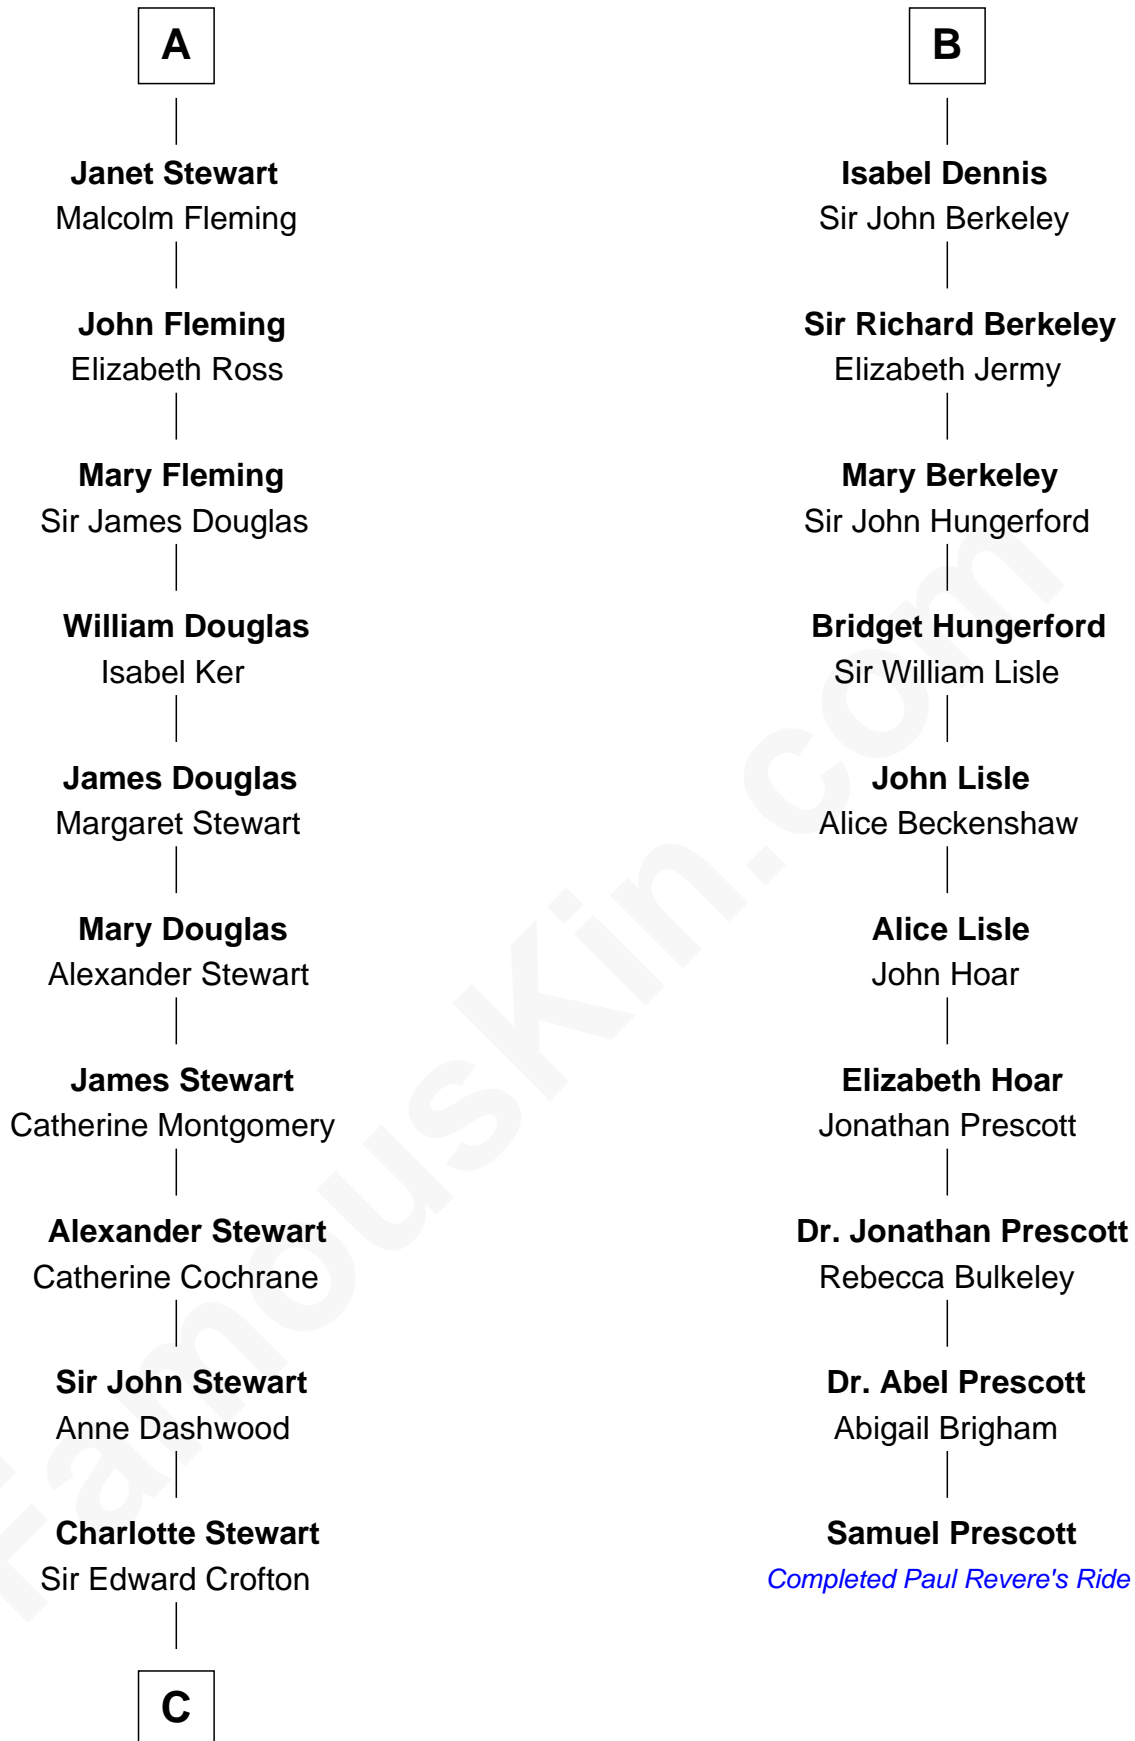

FamousKin.com Relationship Chart of

Guy Ritchie

British Filmmaker

16th cousin 5 times removed of

Samuel Prescott

Completed Paul Revere's Midnight Ride

C

Frederica Crofton

Hubert McLaughlin

Vivian Guy Ouseley McLaughlin

Edith Jane Martineau

Doris Margareta McLaughlin

Stuart John Ritchie

John Vivian Ritchie

Amber Mary Parkinson

Guy Ritchie