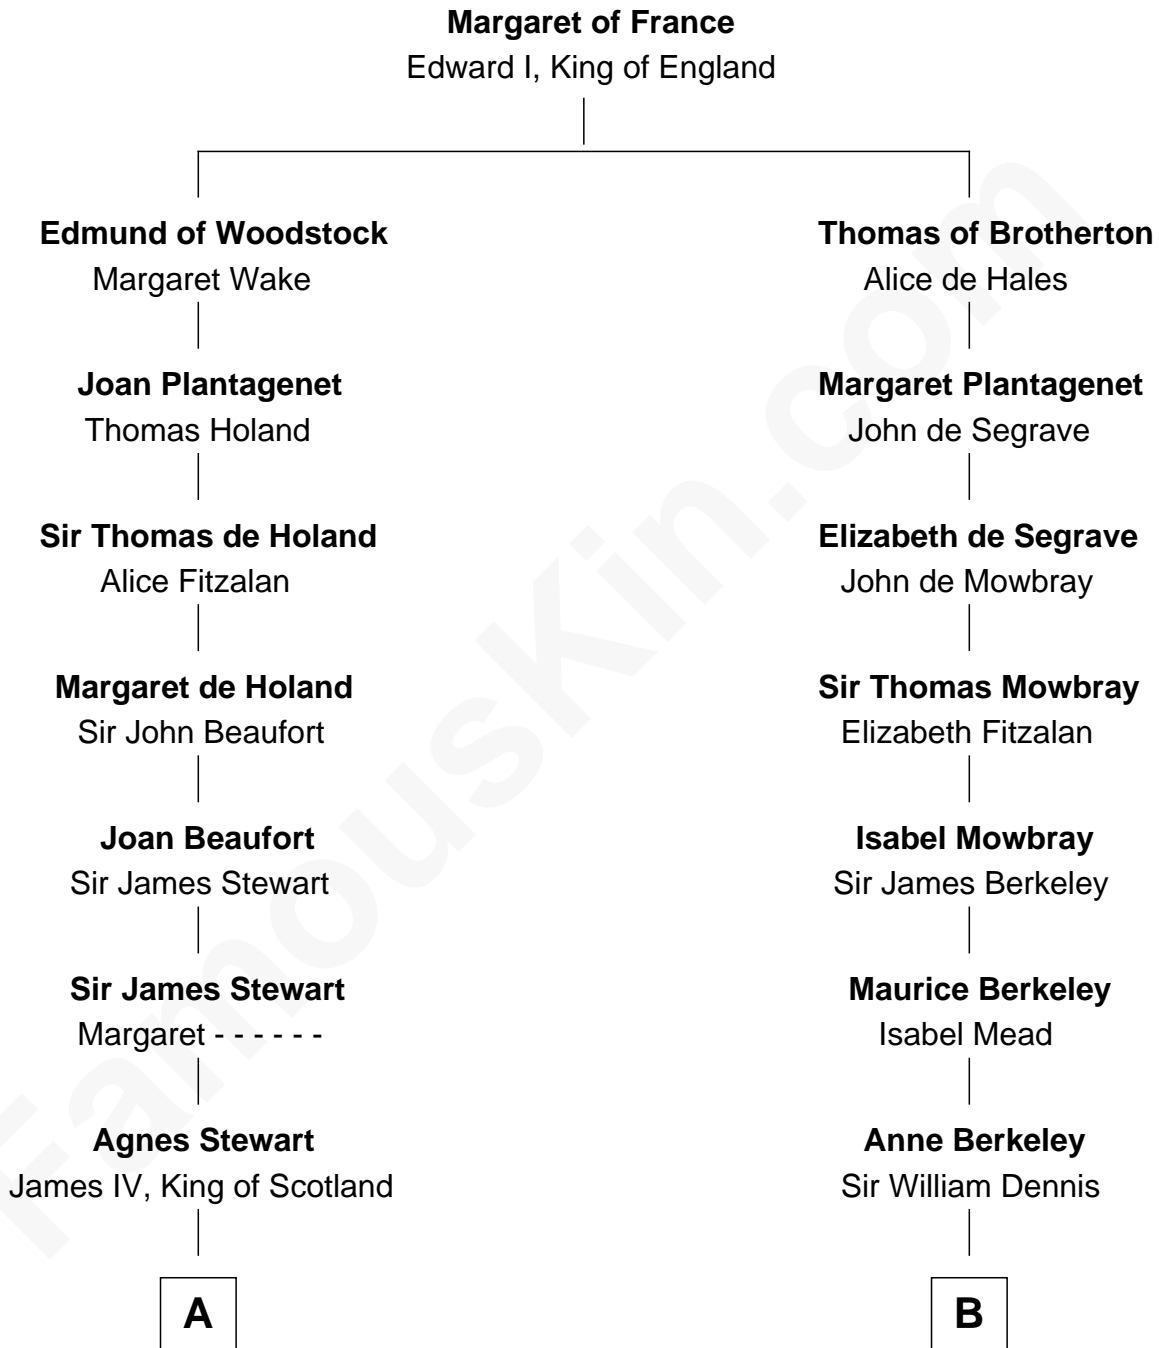

FamousKin.com Relationship Chart of

Guy Ritchie

British Filmmaker

16th cousin 5 times removed of

Samuel Prescott

Completed Paul Revere's Midnight Ride

C

Frederica Crofton

Hubert McLaughlin

Vivian Guy Ouseley McLaughlin

Edith Jane Martineau

Doris Margareta McLaughlin

Stuart John Ritchie

John Vivian Ritchie

Amber Mary Parkinson

Guy Ritchie