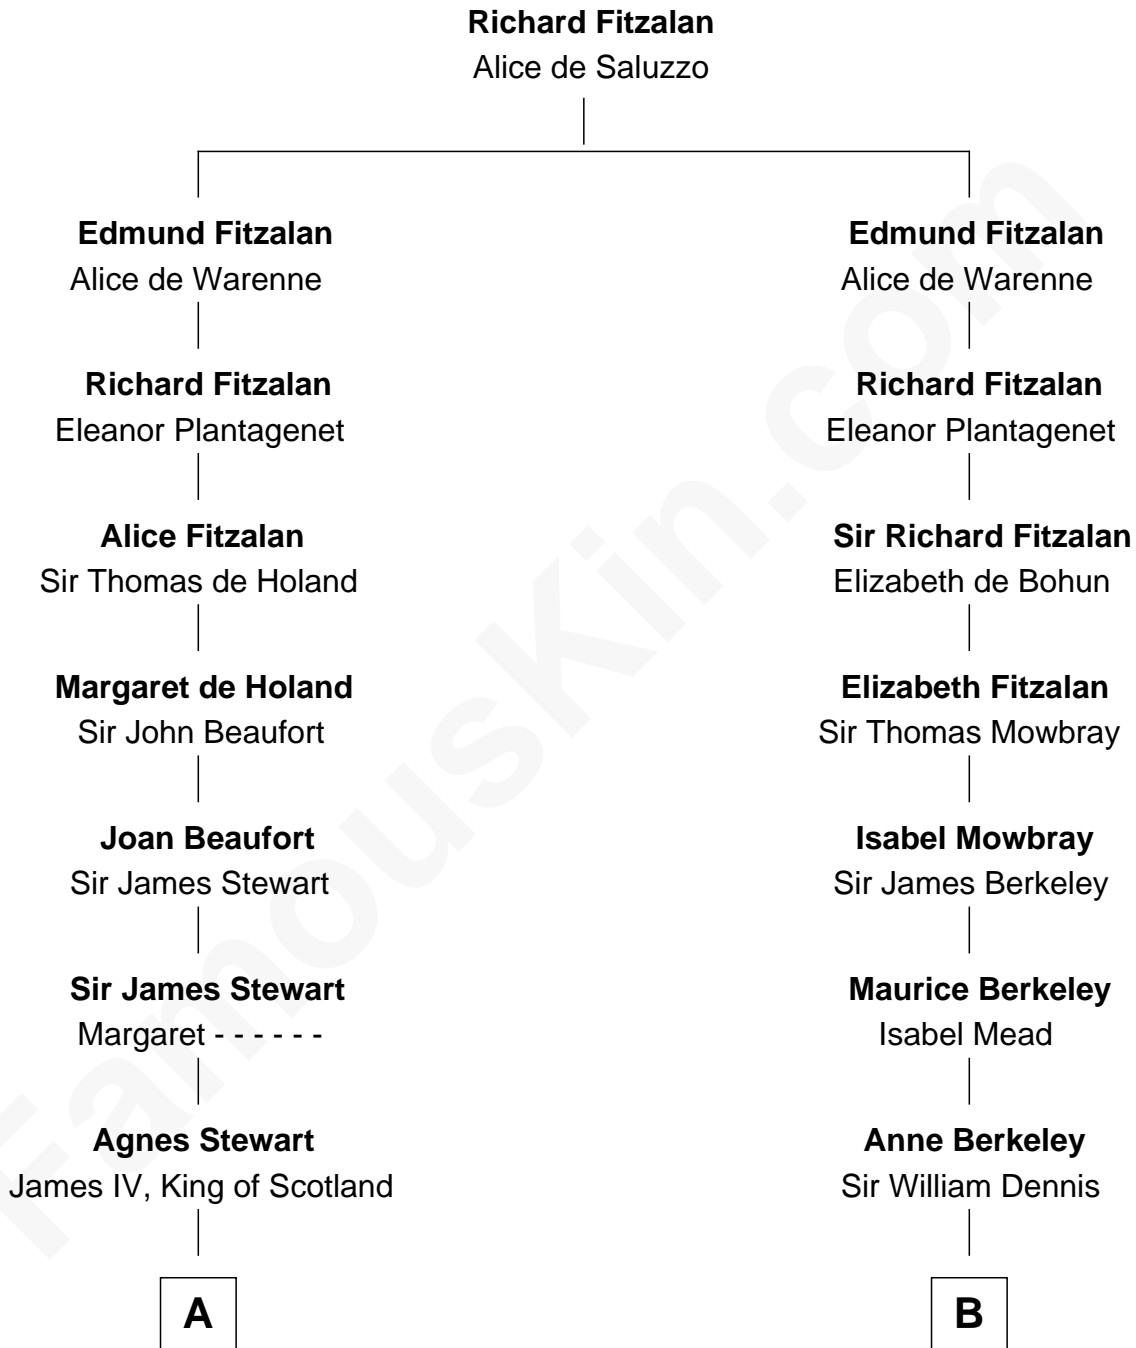

FamousKin.com Relationship Chart of

Guy Ritchie

British Filmmaker

16th cousin 5 times removed of

Samuel Prescott

Completed Paul Revere's Midnight Ride

C

Frederica Crofton

Hubert McLaughlin

Vivian Guy Ouseley McLaughlin

Edith Jane Martineau

Doris Margareta McLaughlin

Stuart John Ritchie

John Vivian Ritchie

Amber Mary Parkinson

Guy Ritchie