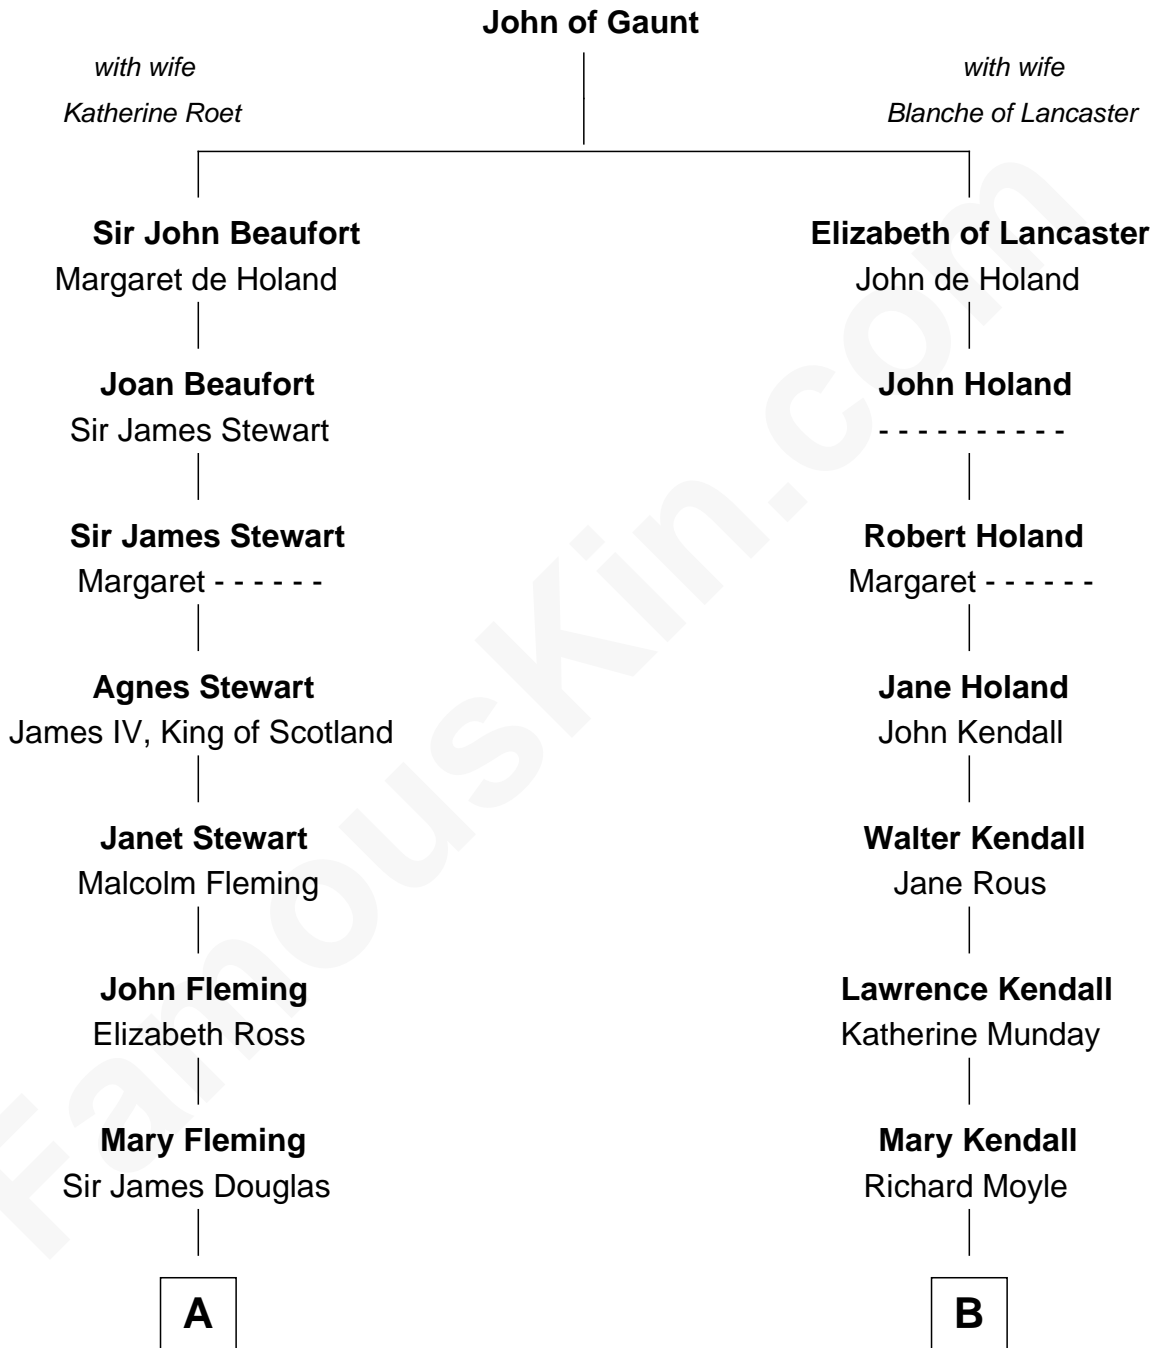

FamousKin.com Relationship Chart of

Guy Ritchie

British Filmmaker

17th cousin 1 time removed of

Juliette Gordon Low

Founder of the Girl Scouts

C

John Vivian Ritchie
Amber Mary Parkinson