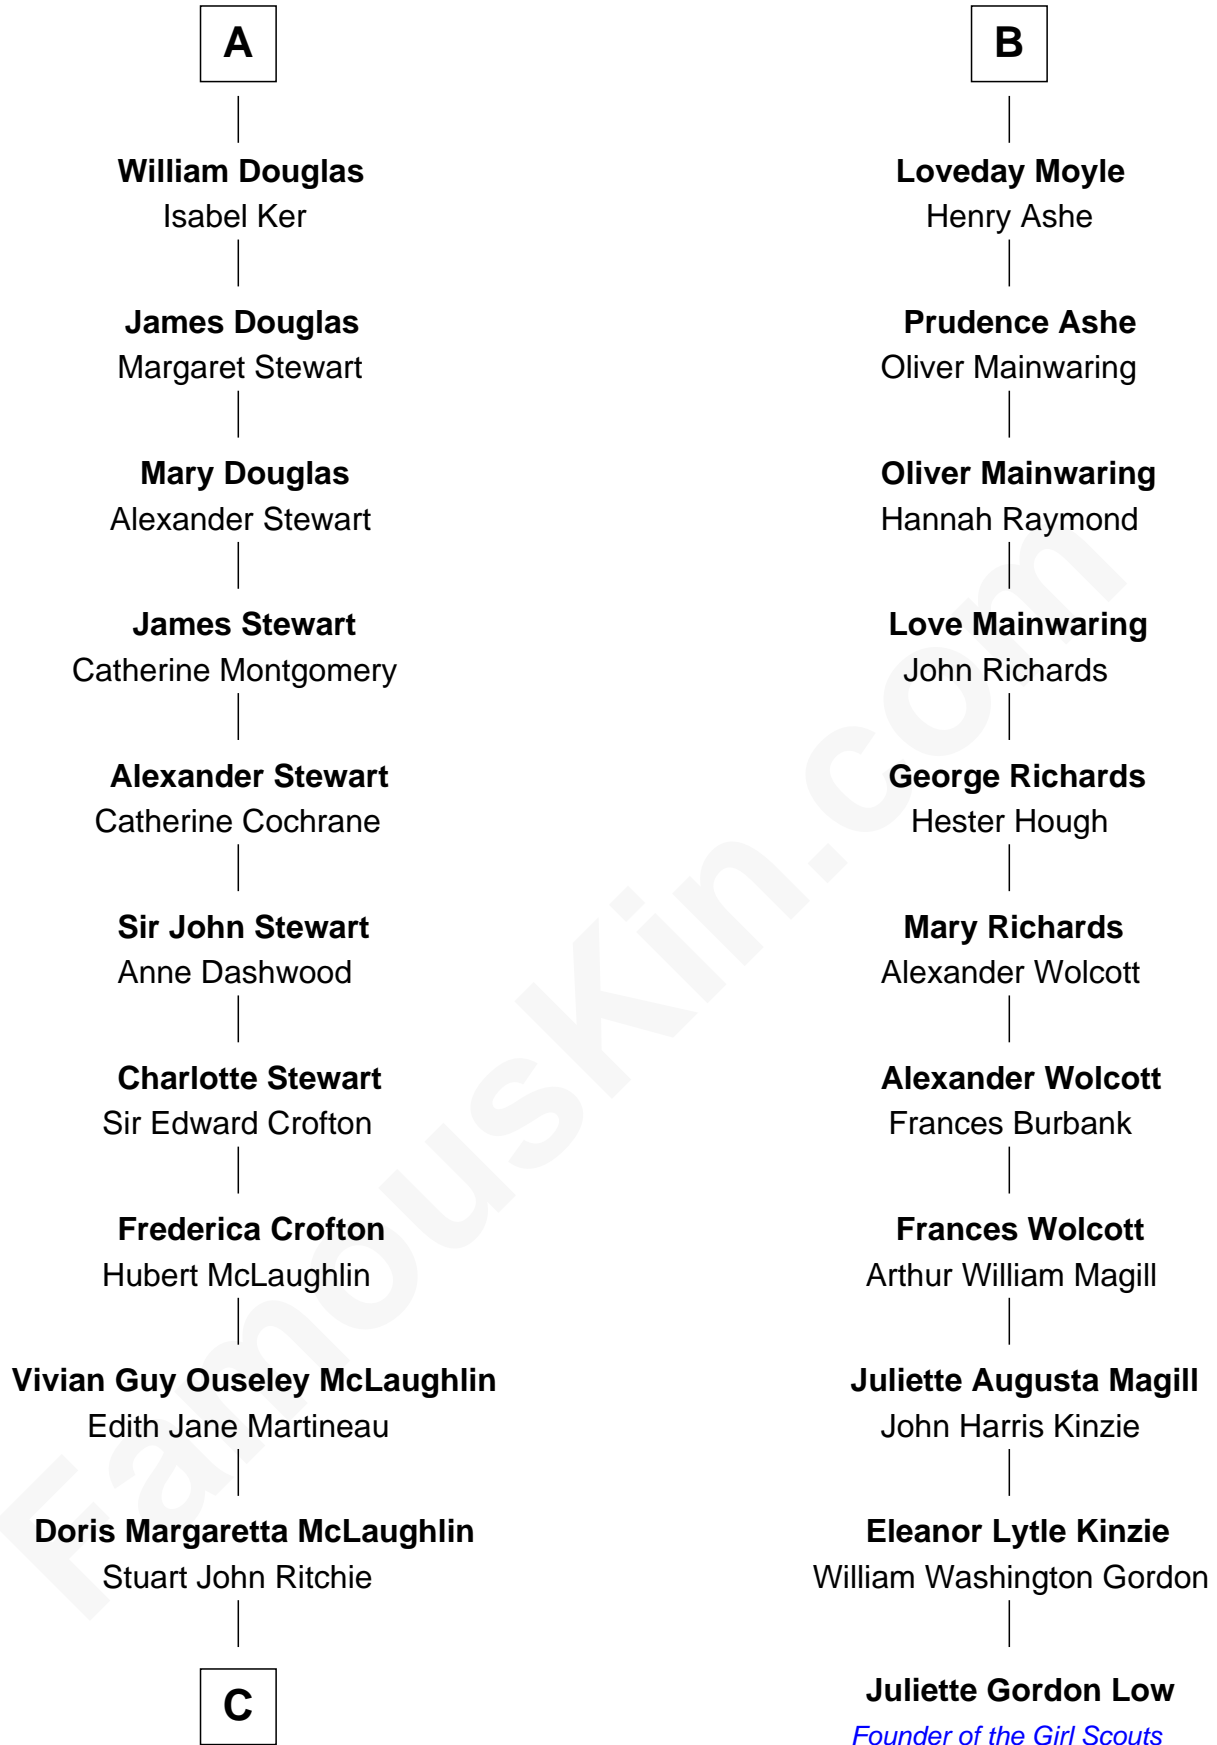

FamousKin.com Relationship Chart of

Guy Ritchie

British Filmmaker

17th cousin 1 time removed of

Juliette Gordon Low

Founder of the Girl Scouts

C

John Vivian Ritchie
Amber Mary Parkinson