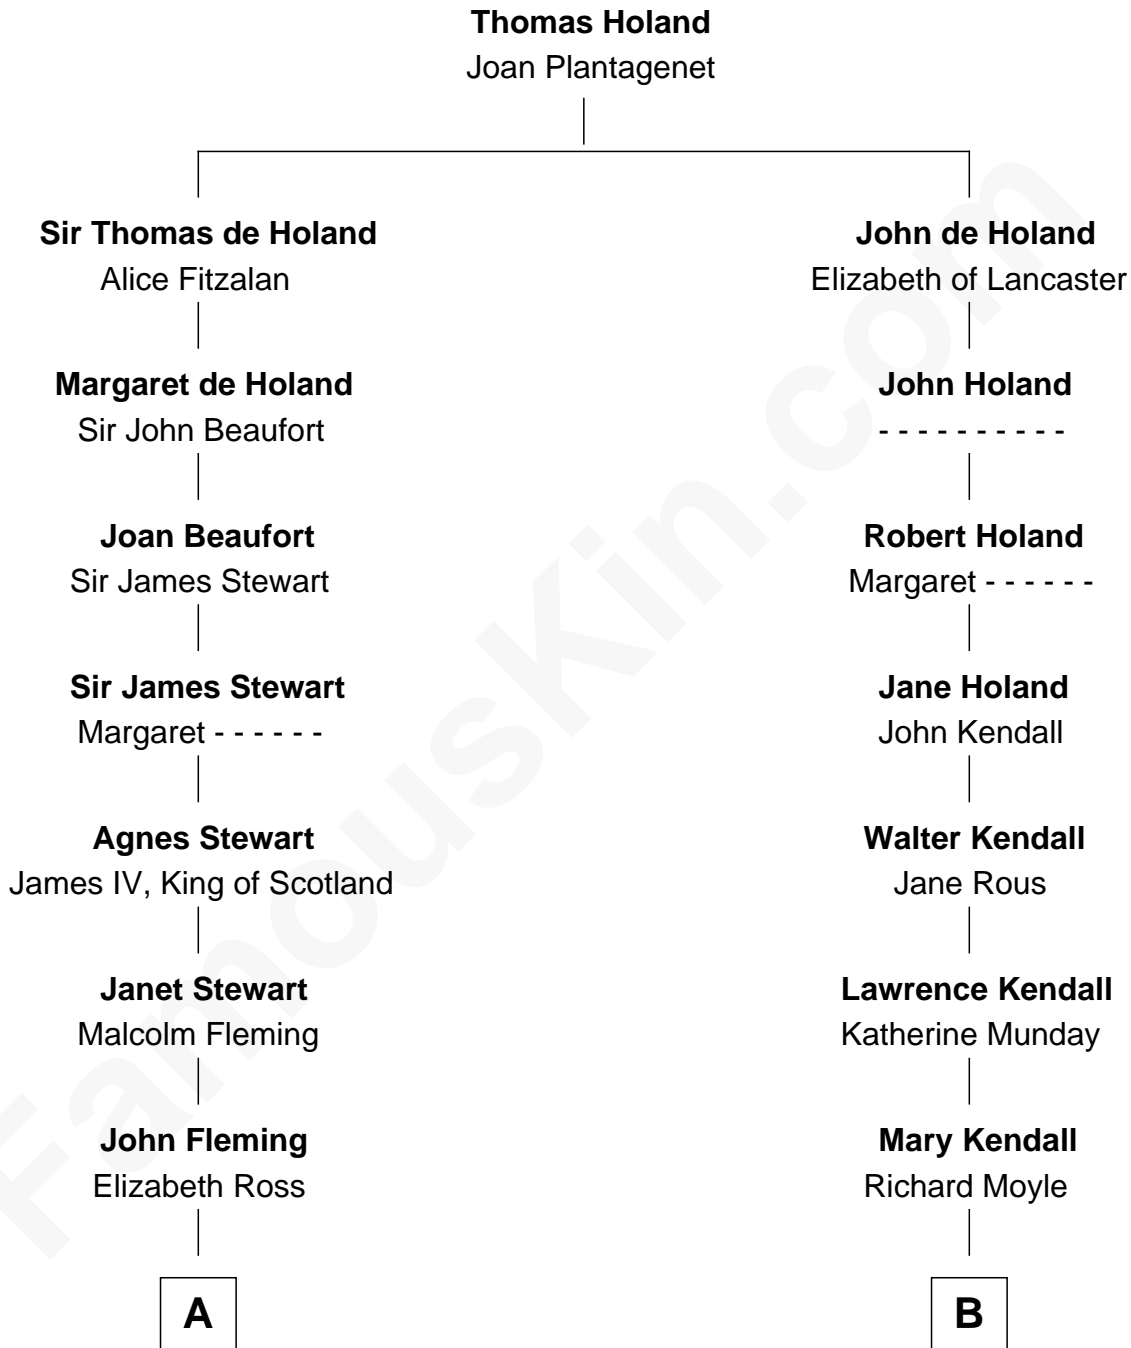

FamousKin.com Relationship Chart of

Guy Ritchie

British Filmmaker

17th cousin 2 times removed of

Juliette Gordon Low

Founder of the Girl Scouts

C

—
Doris Margaretta McLaughlin

Stuart John Ritchie

—
John Vivian Ritchie

Amber Mary Parkinson

—
Guy Ritchie

British Filmmaker

FamousKin.com