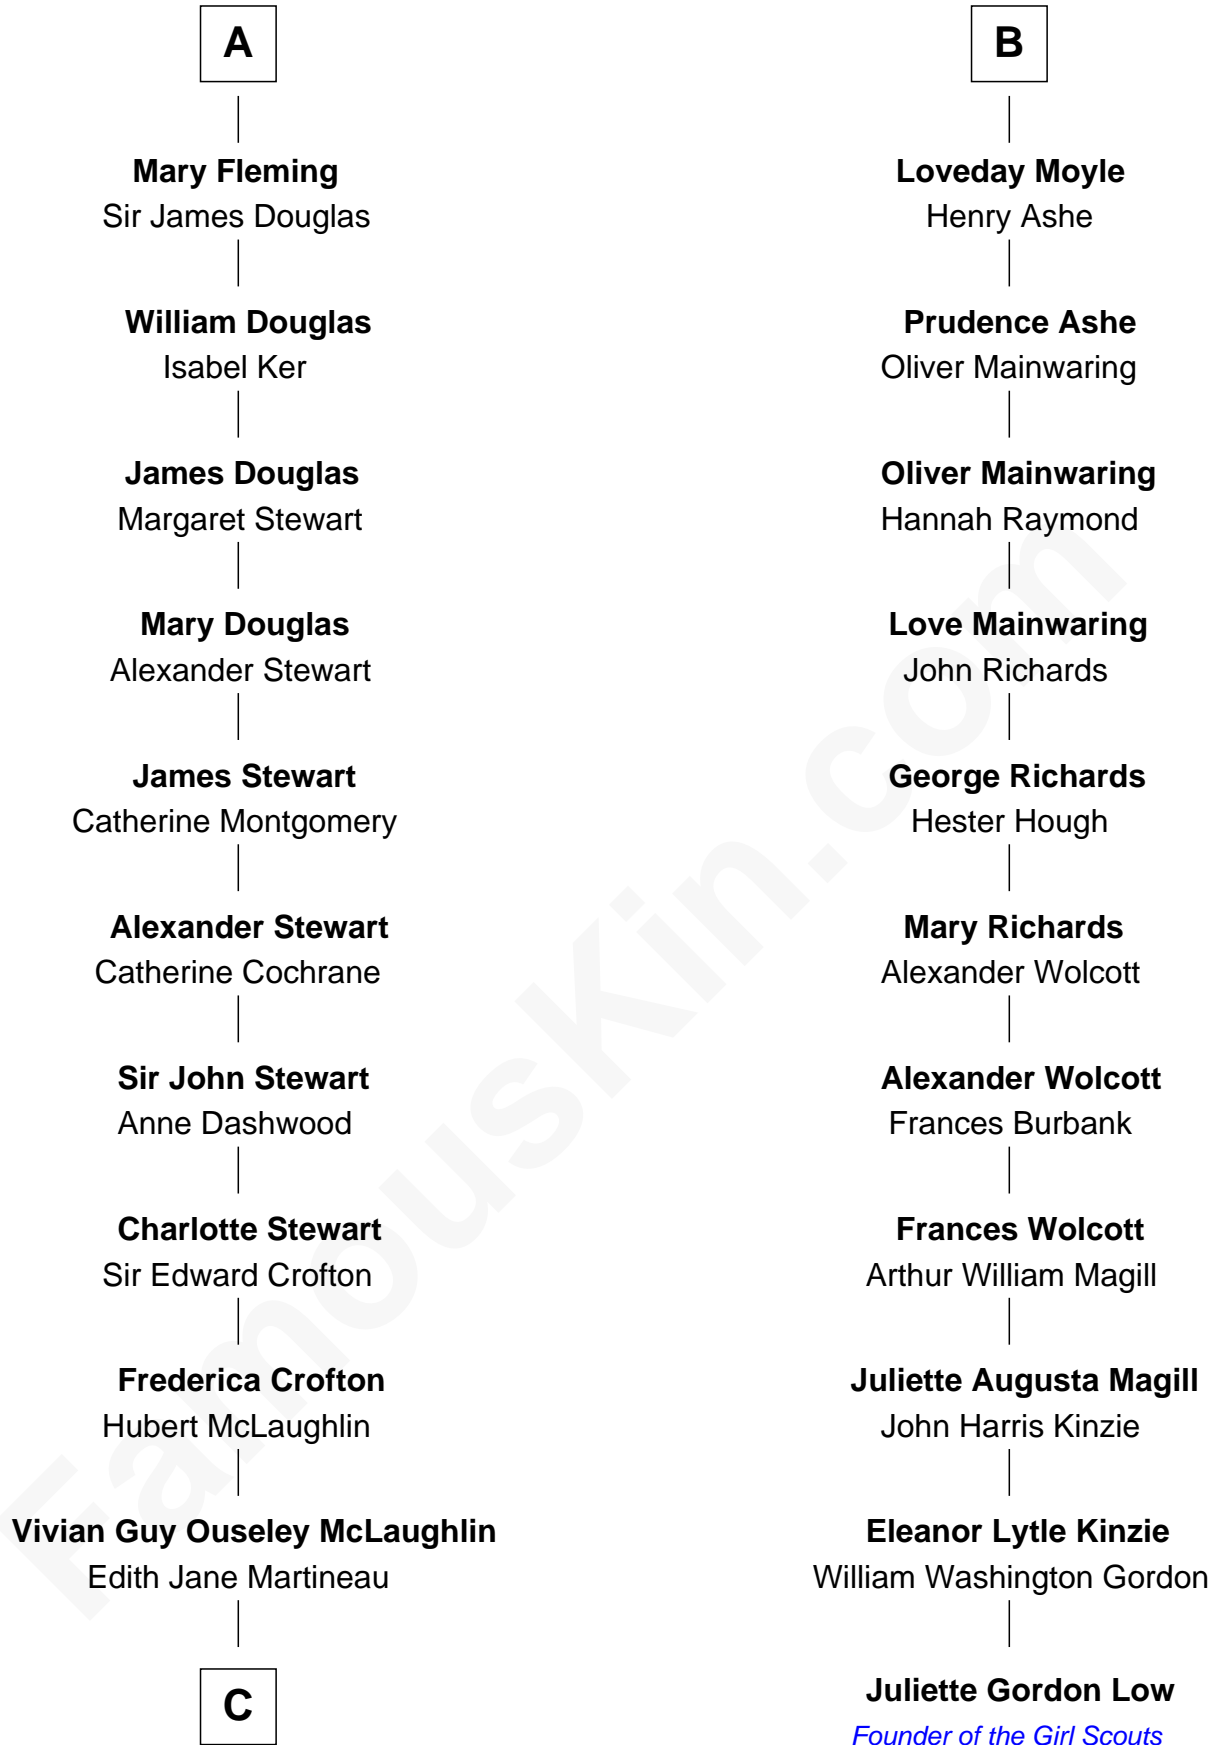

FamousKin.com Relationship Chart of

Guy Ritchie

British Filmmaker

17th cousin 2 times removed of

Juliette Gordon Low

Founder of the Girl Scouts

C

—
Doris Margaretta McLaughlin

Stuart John Ritchie

—
John Vivian Ritchie

Amber Mary Parkinson

—
Guy Ritchie

British Filmmaker

FamousKin.com