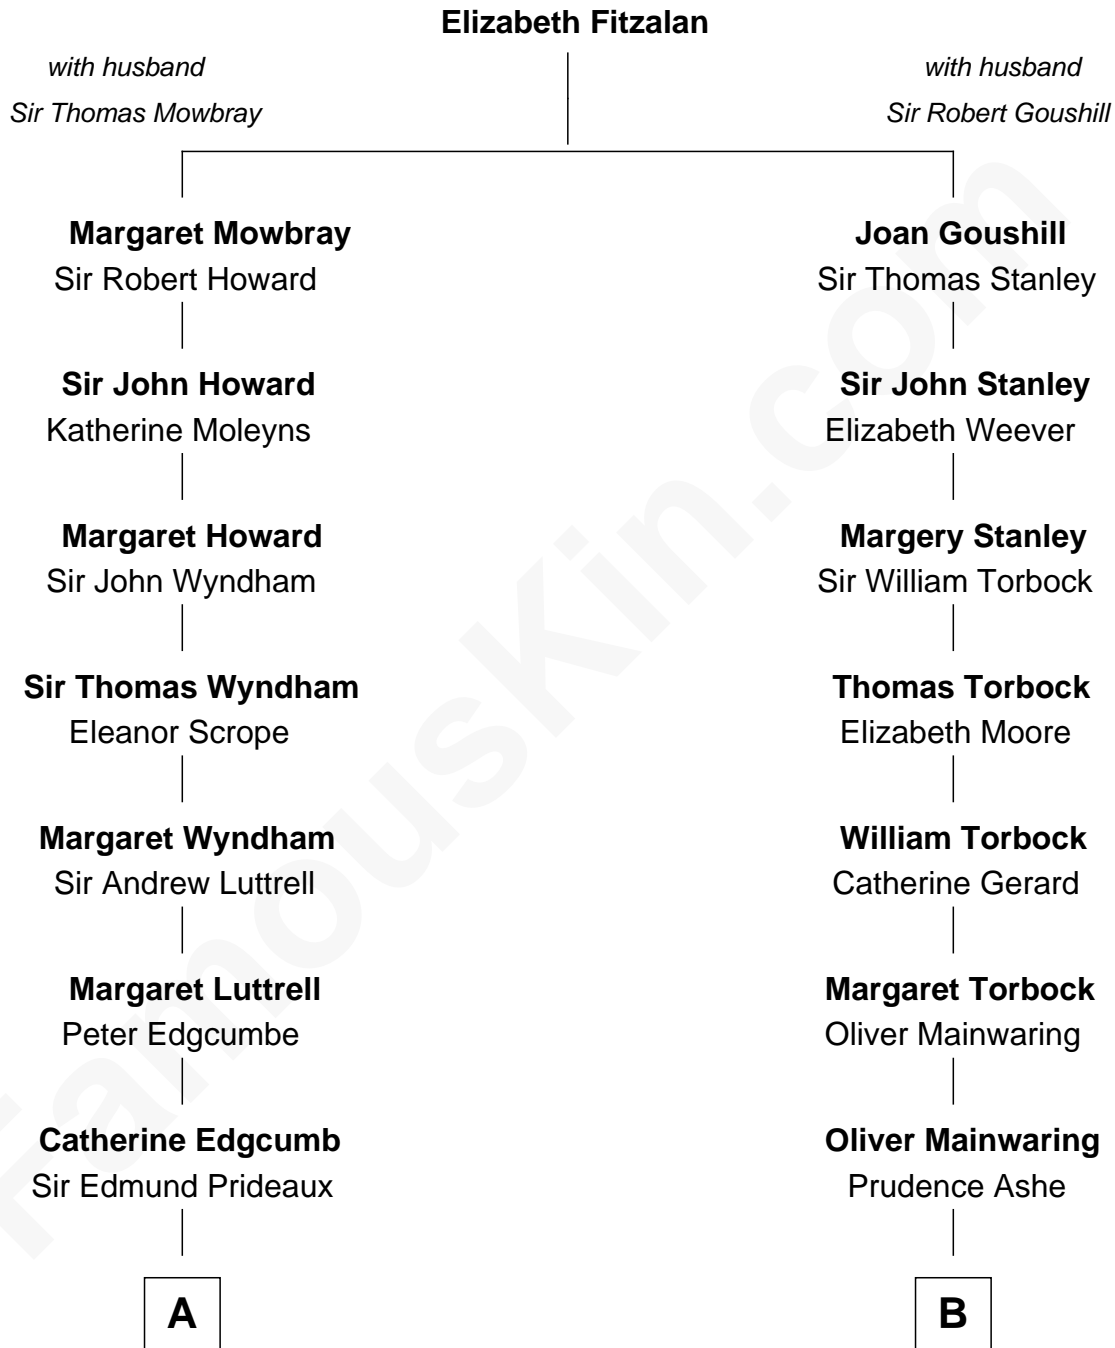

# FamousKin.com Relationship Chart of

**Guy Ritchie**

*British Filmmaker*

15th cousin 3 times removed of

**Juliette Gordon Low**

*Founder of the Girl Scouts*

**C**

—  
**John Vivian Ritchie**  
Amber Mary Parkinson