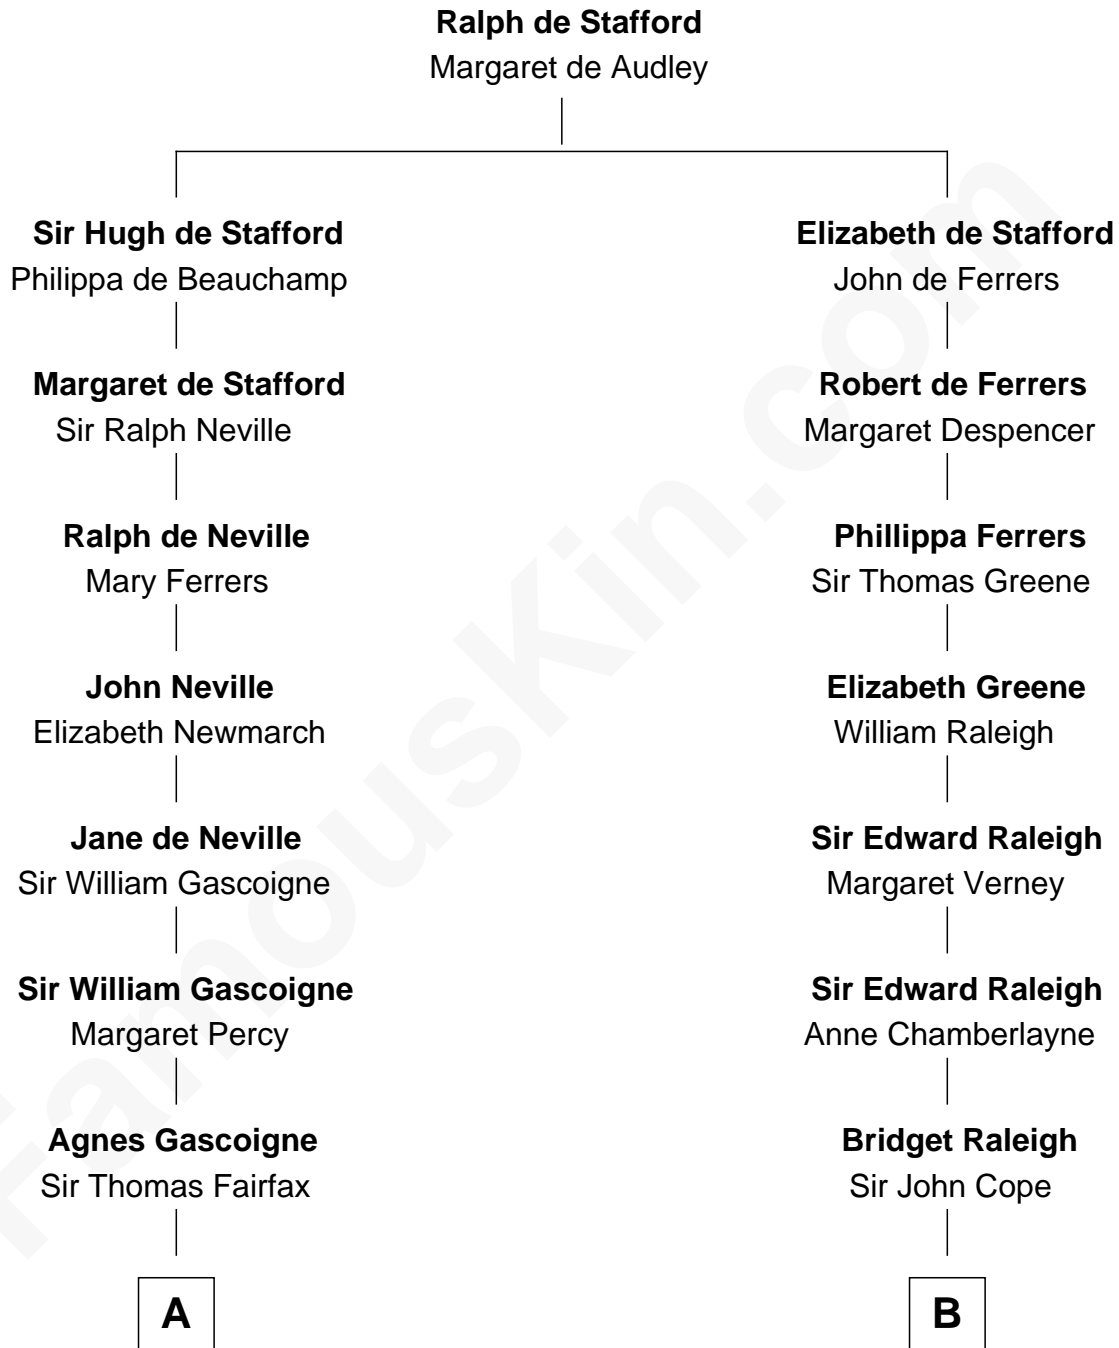

FamousKin.com Relationship Chart of

Guy Ritchie

British Filmmaker

17th cousin 3 times removed of

Stephen A. Douglas

Participated in Lincoln-Douglas Debates

C

Edith Jane Martineau
Vivian Guy Ouseley McLaughlin

Doris Margaretta McLaughlin
Stuart John Ritchie

John Vivian Ritchie
Amber Mary Parkinson

Guy Ritchie
British Filmmaker

FamousKin.com