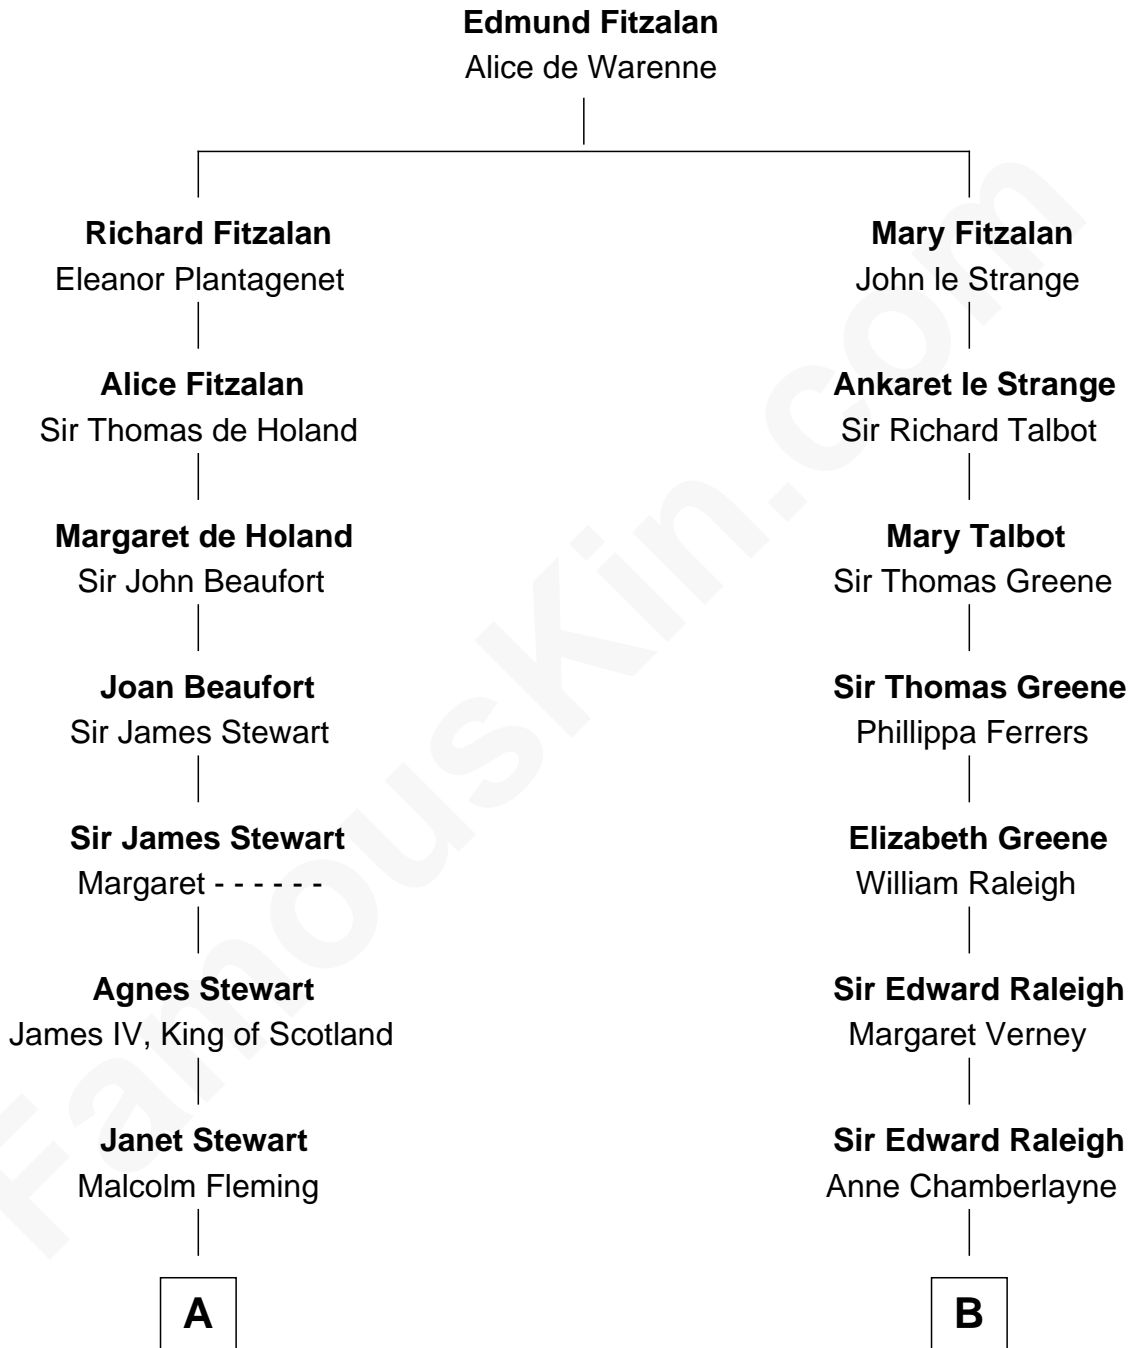

FamousKin.com Relationship Chart of

Guy Ritchie

British Filmmaker

18th cousin 2 times removed of

Stephen A. Douglas

Participated in Lincoln-Douglas Debates

FamousKin.com