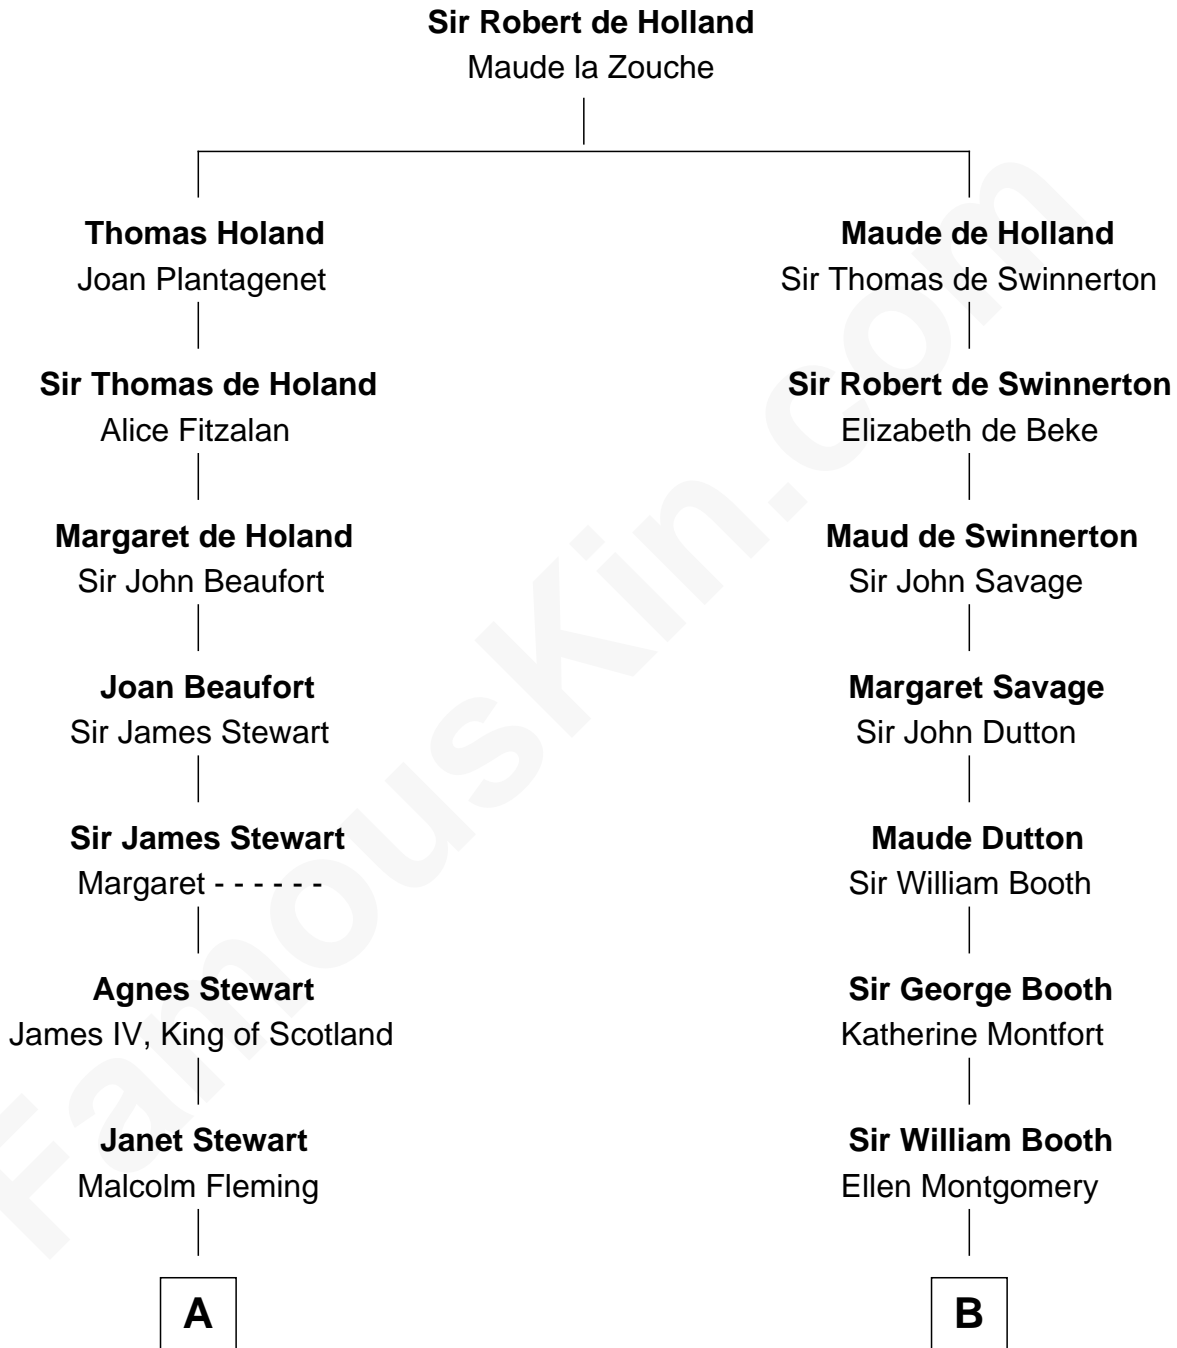

FamousKin.com Relationship Chart of

Guy Ritchie

British Filmmaker

17th cousin 3 times removed of

Stephen A. Douglas

Participated in Lincoln-Douglas Debates

C

—
Vivian Guy Ouseley McLaughlin

Edith Jane Martineau

—
Doris Margareta McLaughlin

Stuart John Ritchie

—
John Vivian Ritchie

Amber Mary Parkinson

—
Guy Ritchie

British Filmmaker

FamousKin.com