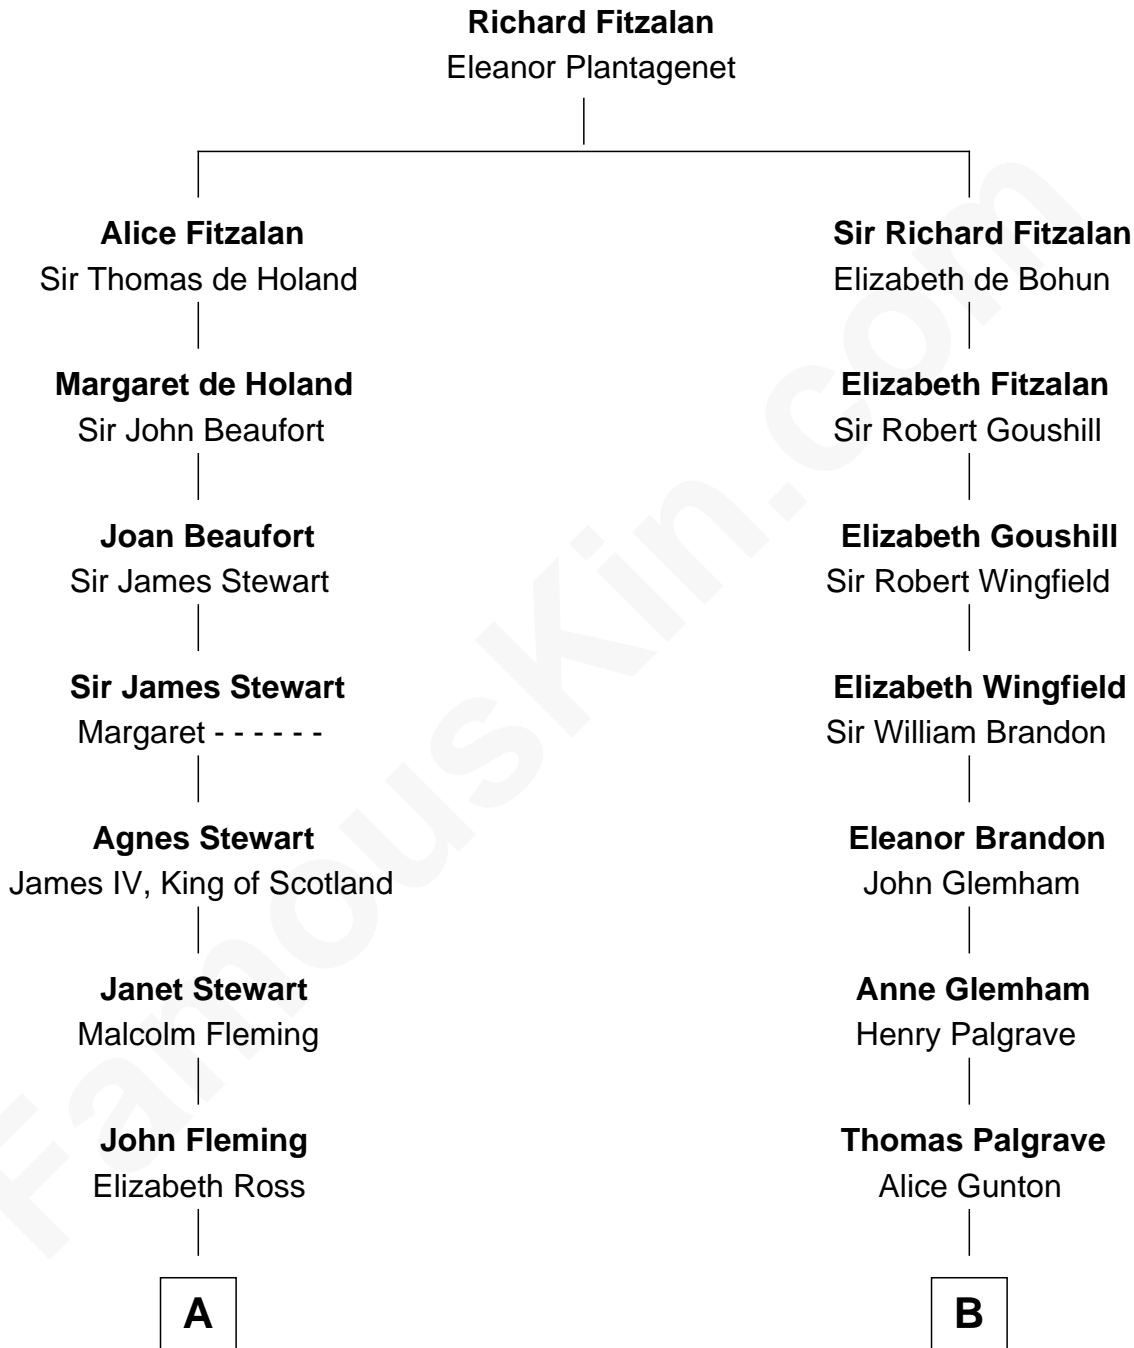

# FamousKin.com Relationship Chart of

**Guy Ritchie**

*British Filmmaker*

12th cousin 7 times removed of

**Roger Sherman**

*Signer of the Declaration of Independence*

**C**

—  
**Doris Margaretta McLaughlin**

Stuart John Ritchie

—  
**John Vivian Ritchie**

Amber Mary Parkinson

—  
**Guy Ritchie**

*British Filmmaker*

FamousKin.com