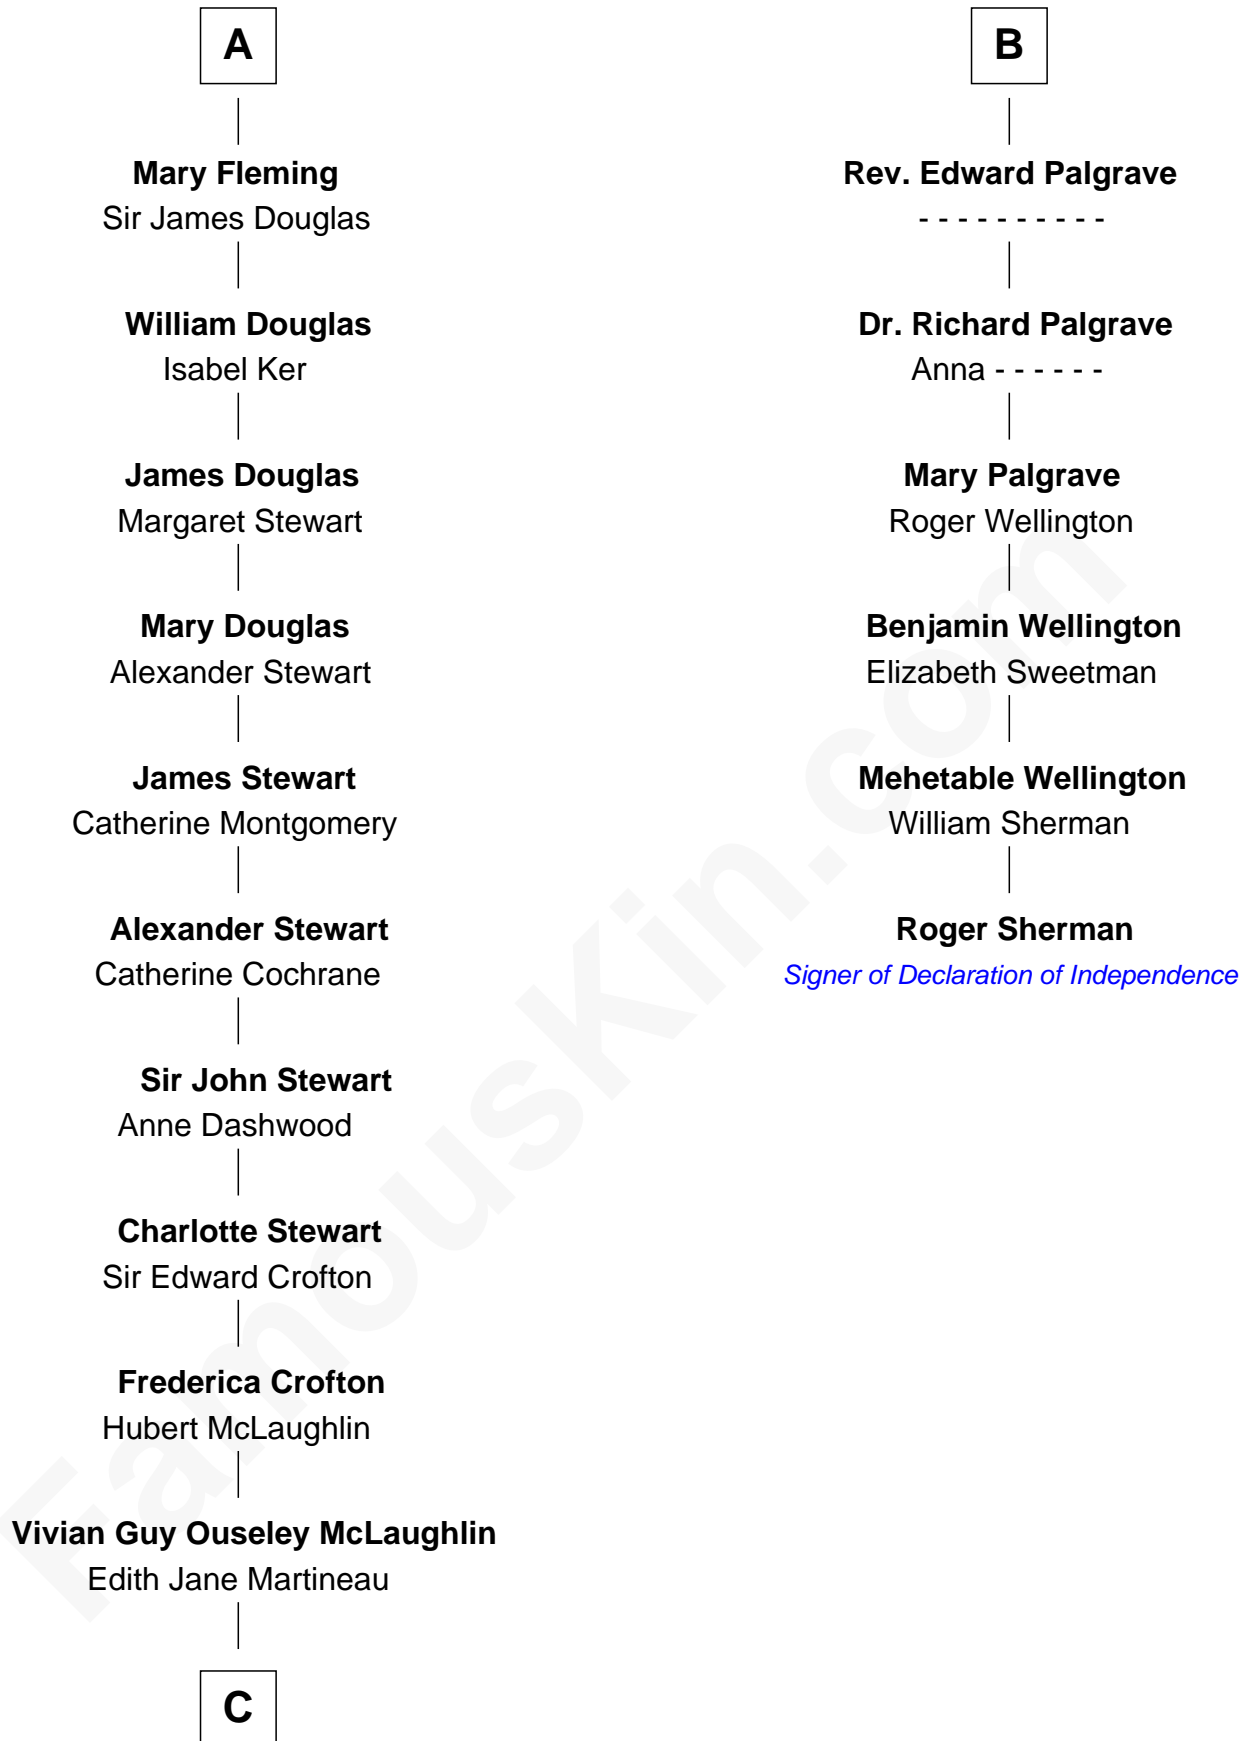

# FamousKin.com Relationship Chart of

**Guy Ritchie**

*British Filmmaker*

12th cousin 7 times removed of

**Roger Sherman**

*Signer of the Declaration of Independence*

**C**

—  
**Doris Margaretta McLaughlin**

Stuart John Ritchie

—  
**John Vivian Ritchie**

Amber Mary Parkinson

—  
**Guy Ritchie**

*British Filmmaker*

FamousKin.com