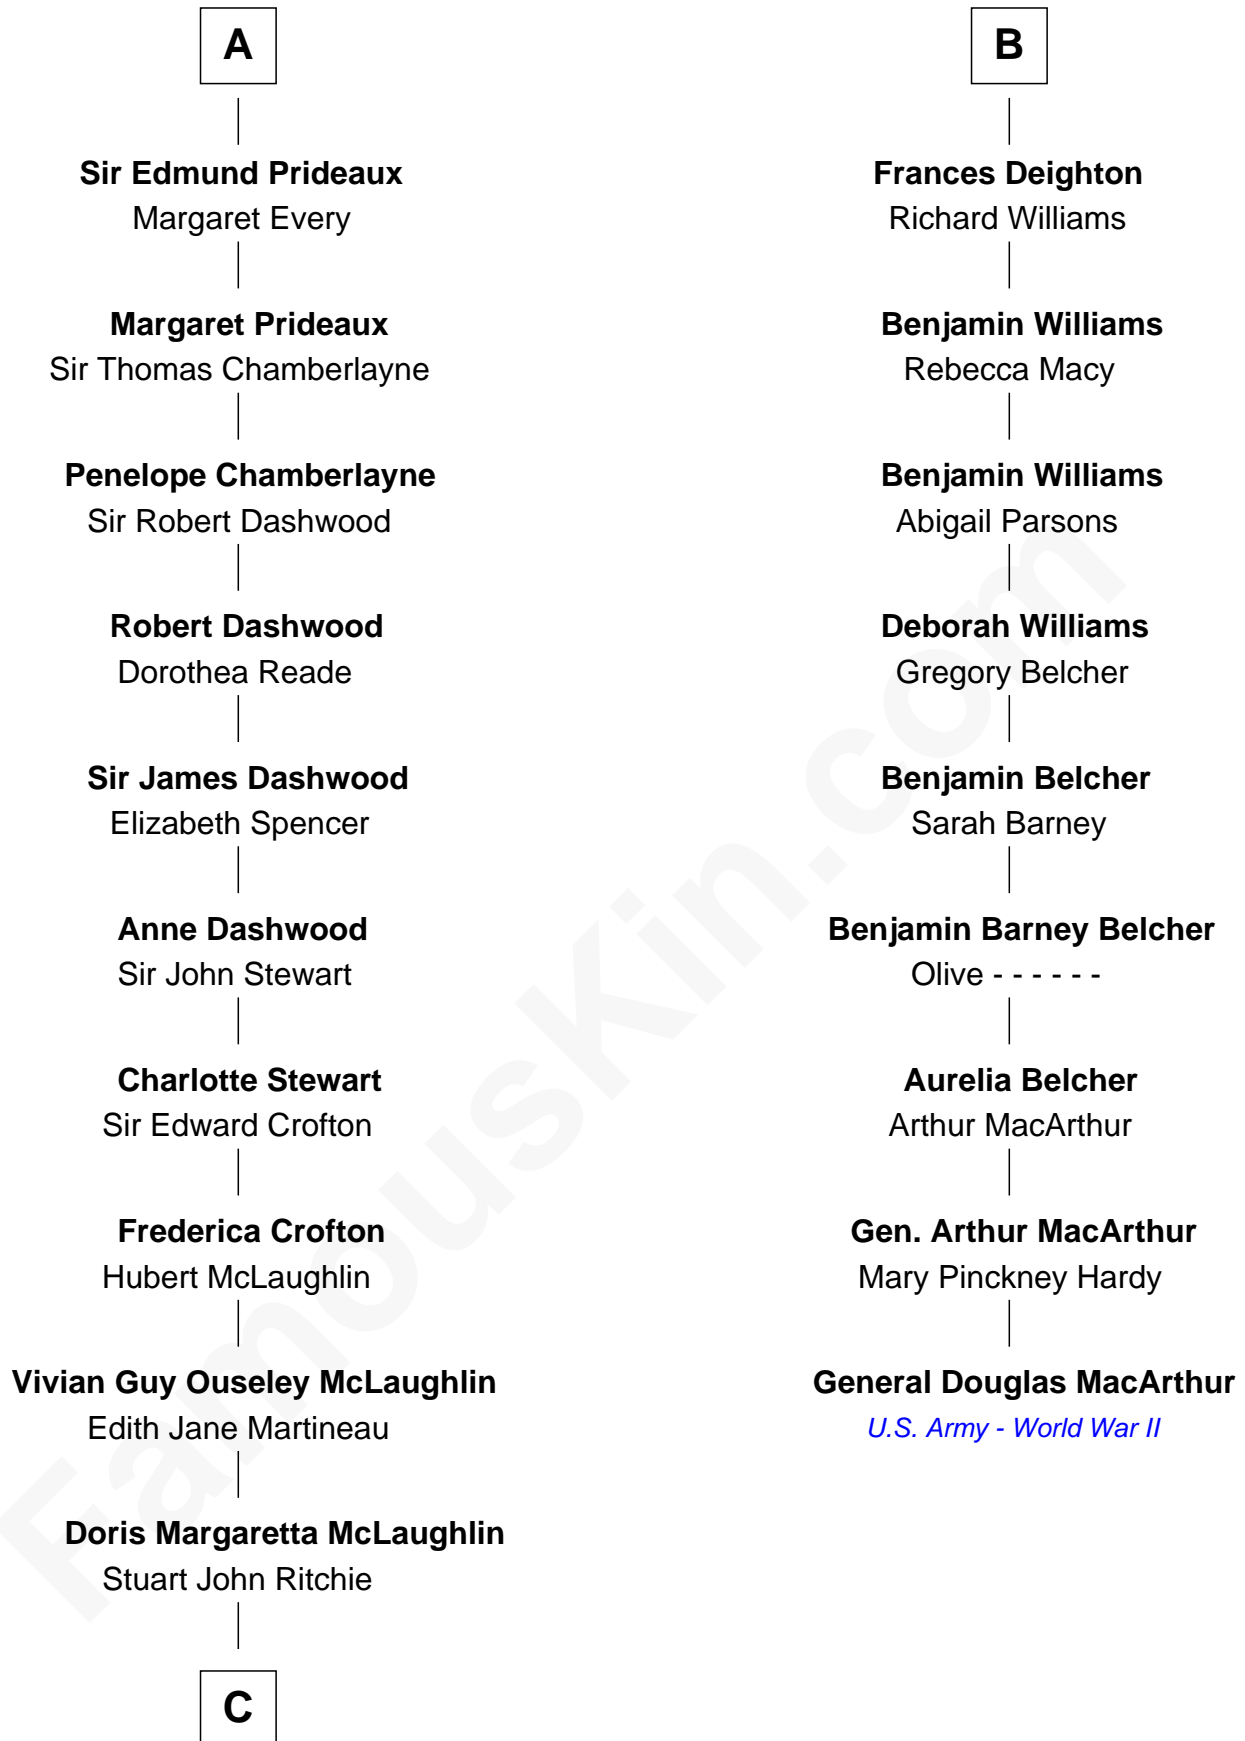

FamousKin.com Relationship Chart of

Guy Ritchie

British Filmmaker

15th cousin 3 times removed of

General Douglas MacArthur

U.S. Army - World War II

Sir Thomas Mowbray

Elizabeth Fitzalan

Margaret Mowbray

Sir Robert Howard

Sir John Howard

Katherine Moleyns

Margaret Howard

Sir John Wyndham

Sir Thomas Wyndham

Eleanor Scrope

Henry Lygon

Elizabeth Lygon

Edward Bassett

Jane Bassett

John Deighton

B

C

—
John Vivian Ritchie
Amber Mary Parkinson