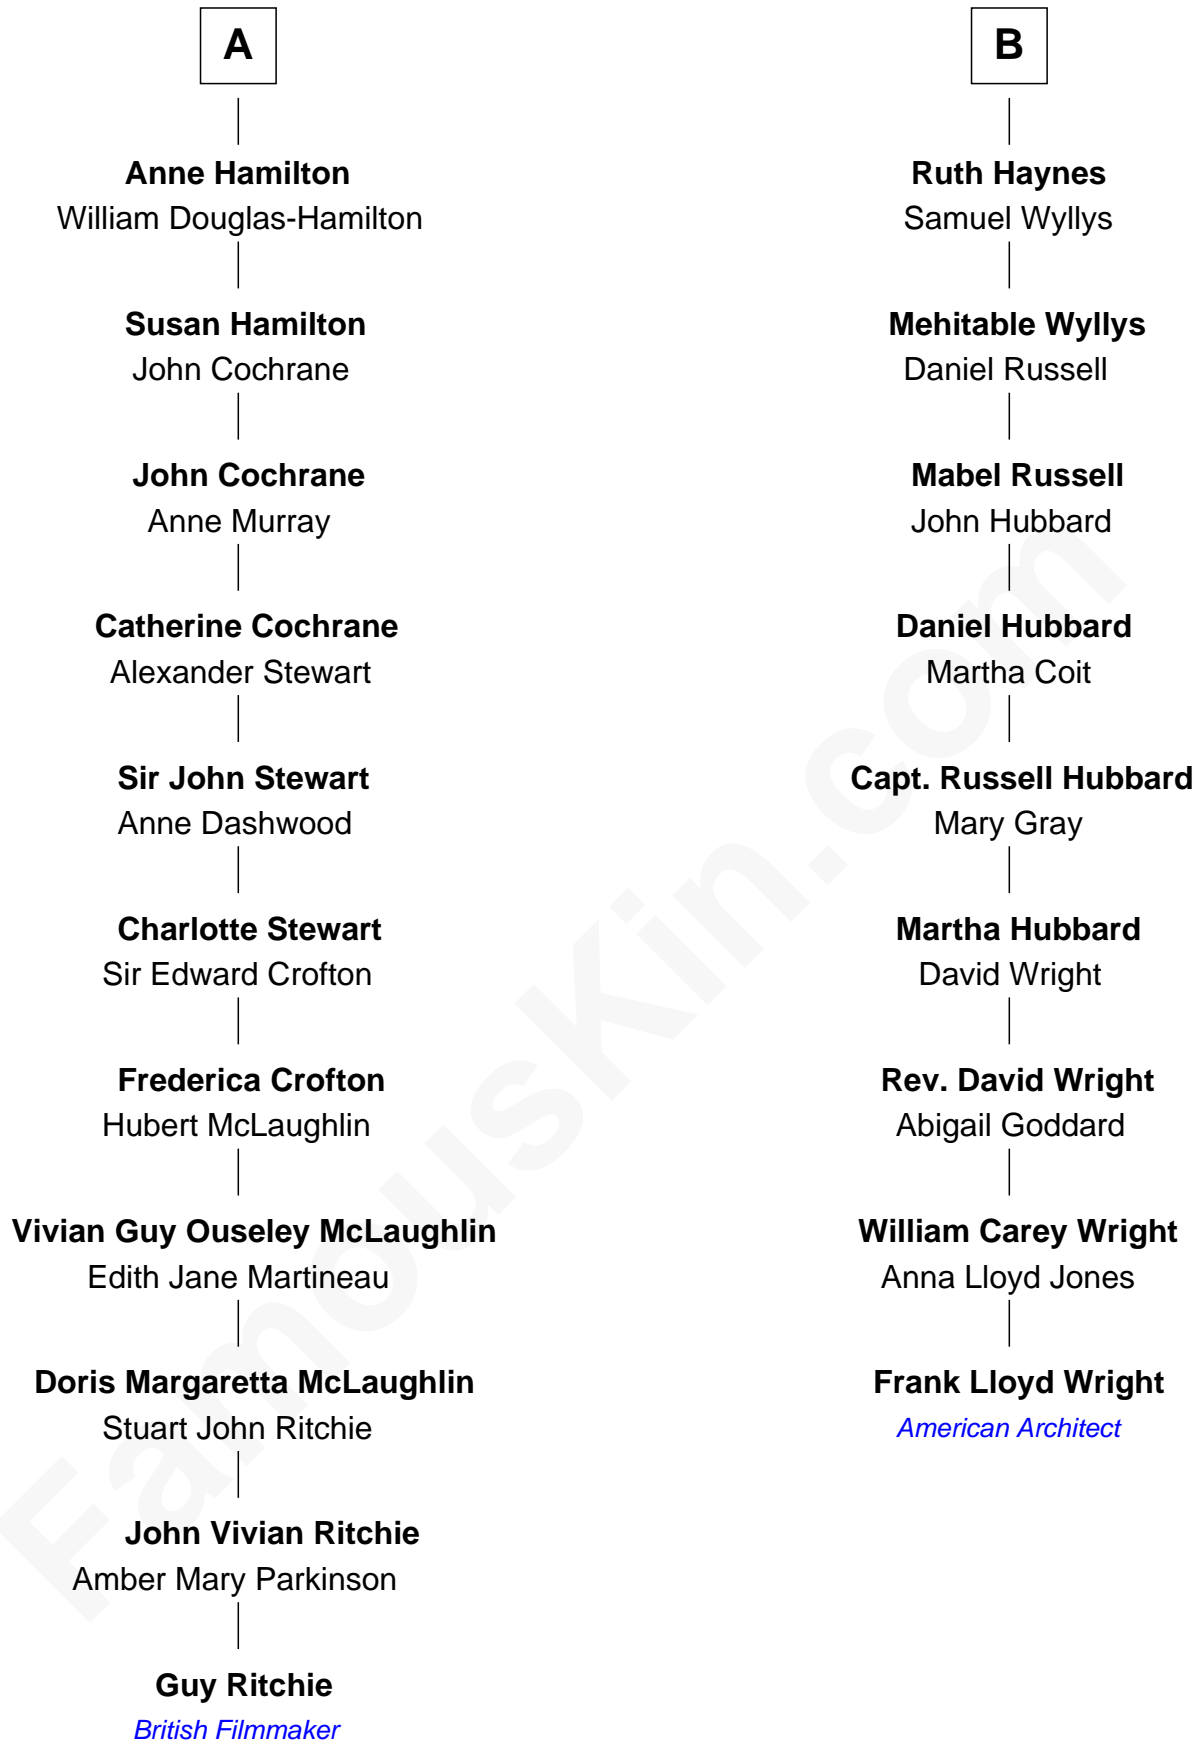

# FamousKin.com Relationship Chart of

**Guy Ritchie**

*British Filmmaker*

15th cousin 2 times removed of

**Frank Lloyd Wright**

*American Architect*

**Sir Henry FitzHugh**

Alice de Neville

**Elizabeth FitzHugh**

Sir William Parr

**William Parr**

Mary Salisbury

**Maud Parr**

Sir Ralph Lane

**Dorothy Lane**

Sir William Feilding

**Basil Feilding**

Elizabeth Aston

**William Feilding**

Susan Villiers

**Margaret Feilding**

James Hamilton

**A**

**Alice FitzHugh**

-----

**Richard Harlakenden**

Margaret Huberd

**Mabel Harlakenden**

John Haynes

**B**

Guy Ritchie photo by [Georges Biard](#) (CC BY-SA 3.0)