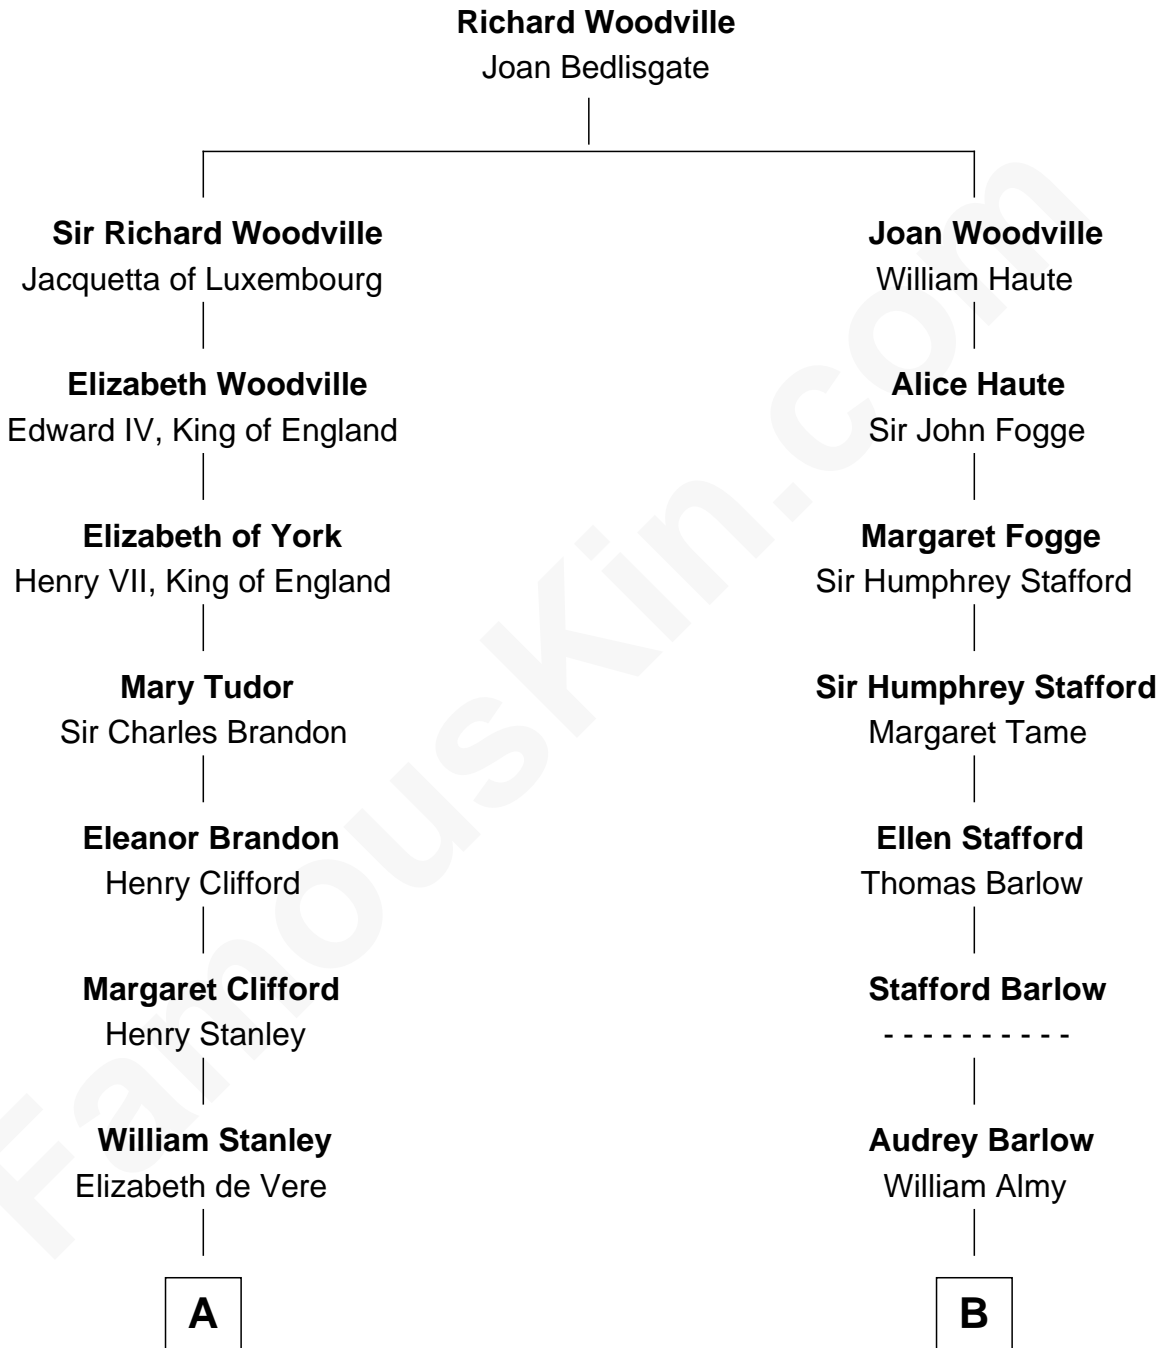

FamousKin.com Relationship Chart of

Guy Ritchie

British Filmmaker

17th cousin 1 time removed of

Kyra Sedgwick

TV and Movie Actress

C

—
John Vivian Ritchie
Amber Mary Parkinson

—
Guy Ritchie
British Filmmaker

FamousKin.com