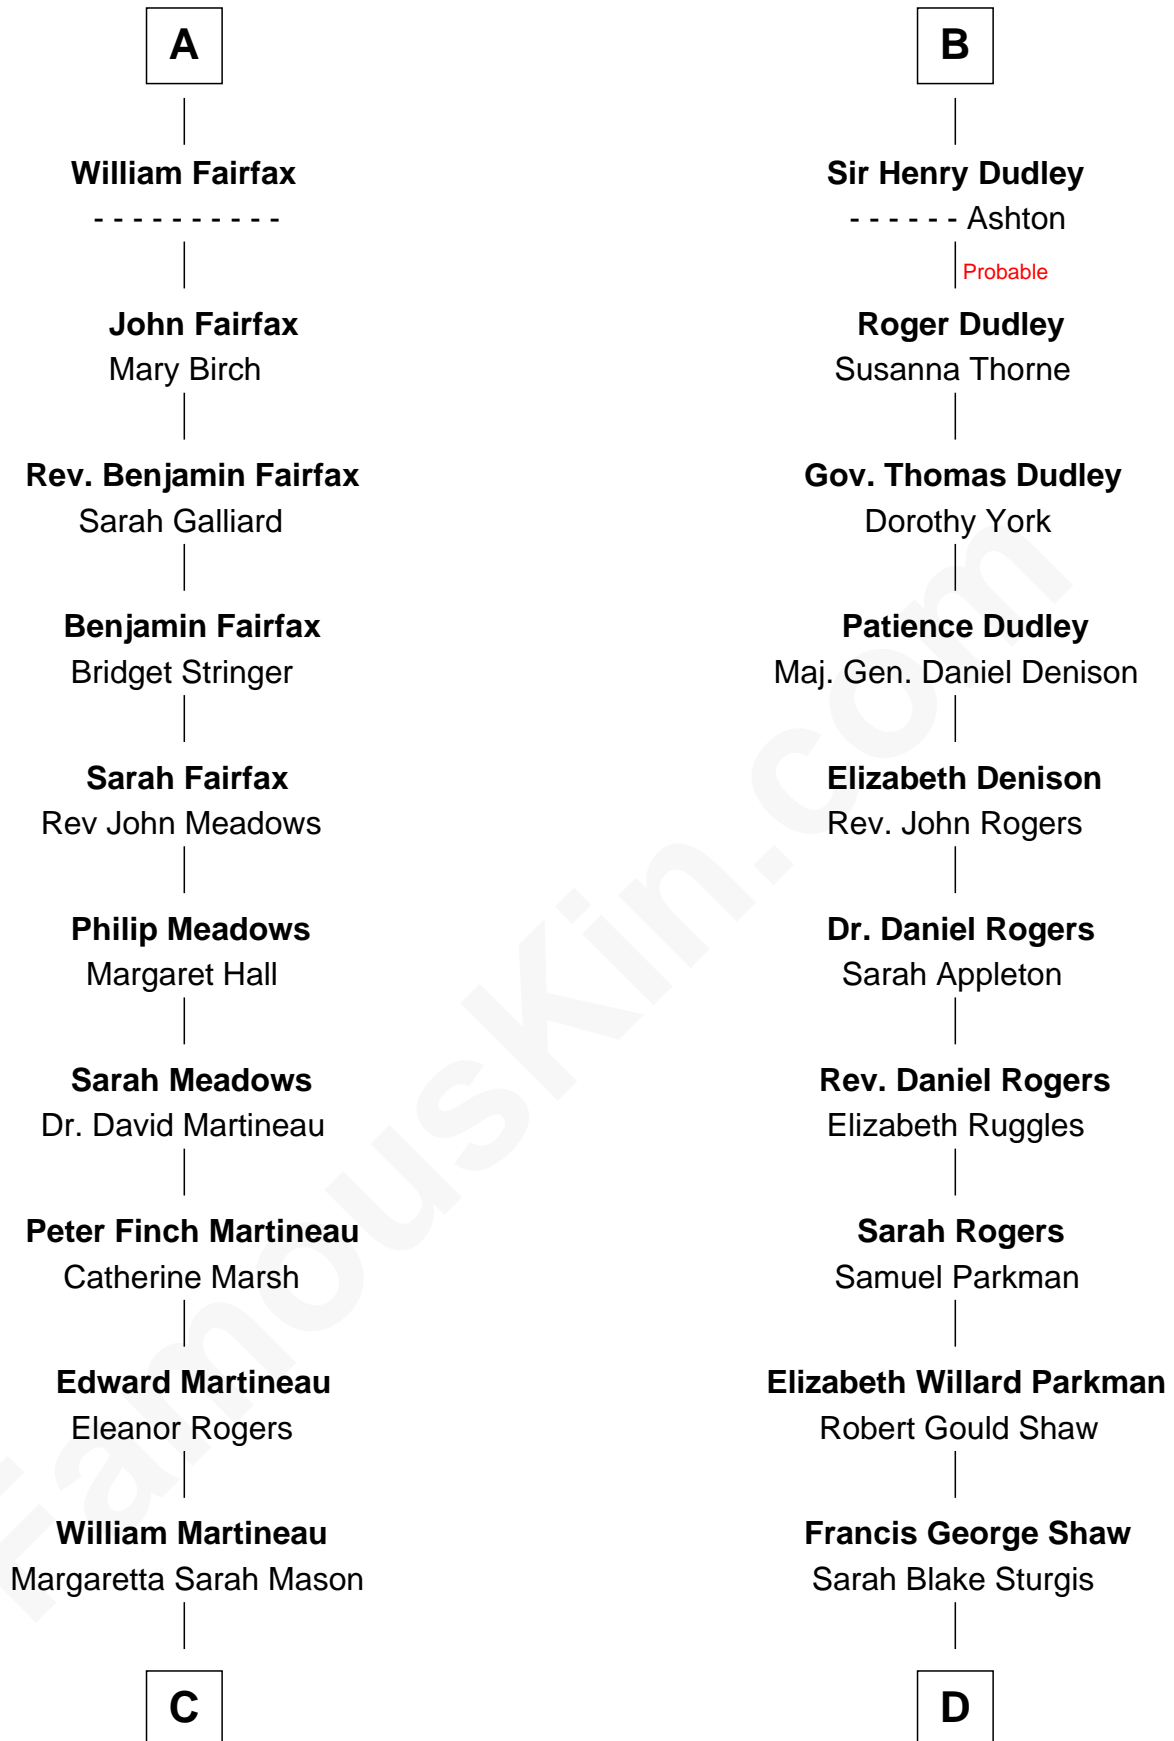

FamousKin.com Relationship Chart of

Guy Ritchie

British Filmmaker

20th cousin 1 time removed of

Kyra Sedgwick

TV and Movie Actress

Sir Ranulph de Neville

Euphemia de Clavering

C

Edith Jane Martineau
Vivian Guy Ouseley McLaughlin

Doris Margaretta McLaughlin
Stuart John Ritchie

John Vivian Ritchie
Amber Mary Parkinson

Guy Ritchie
British Filmmaker

D

Susanna Shaw
Robert Bowne Minturn