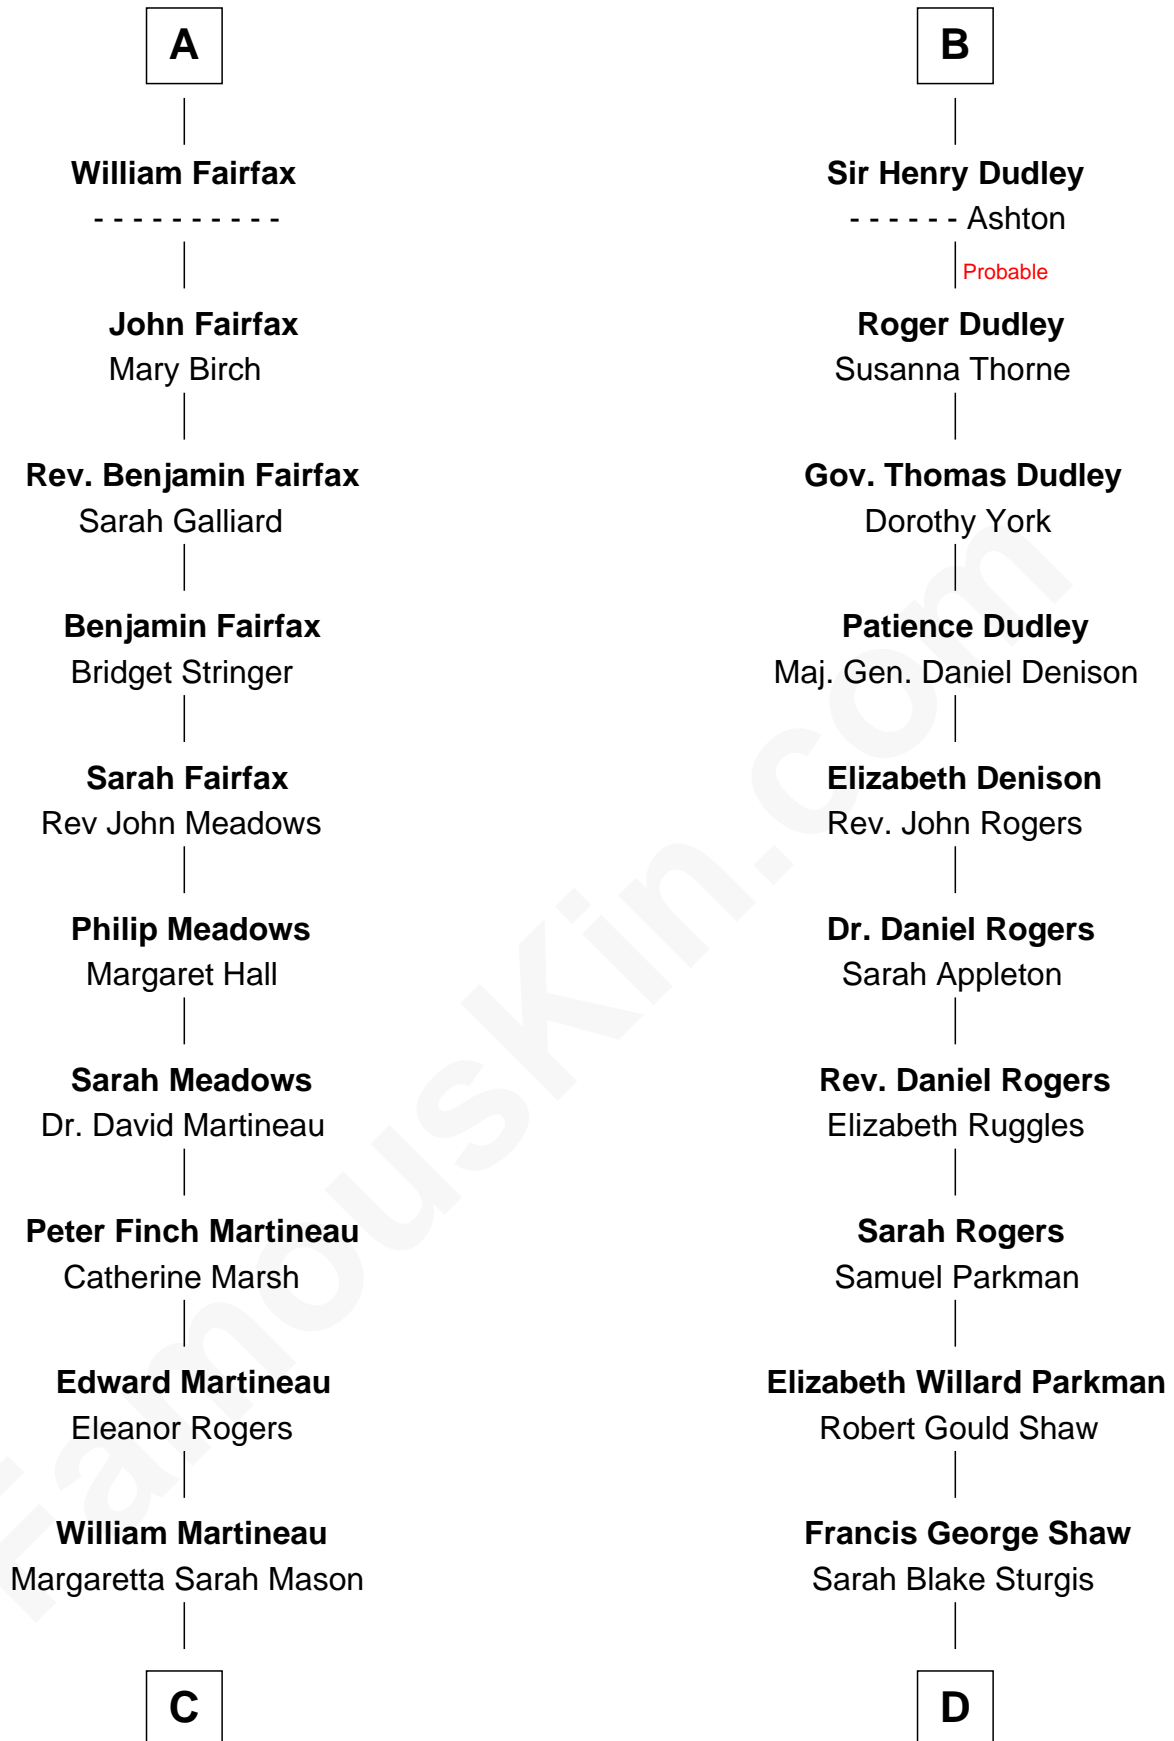

## Relationship Chart of

**Guy Ritchie**

*British Filmmaker*

20th cousin 1 time removed of

**Kyra Sedgwick**

*TV and Movie Actress*

**Sir Hugh I de Audley**

Iseult de Mortimer

**C**

**Edith Jane Martineau**  
Vivian Guy Ouseley McLaughlin

**Doris Margaretta McLaughlin**  
Stuart John Ritchie

**John Vivian Ritchie**  
Amber Mary Parkinson

**Guy Ritchie**  
*British Filmmaker*

**D**

**Susanna Shaw**  
Robert Bowne Minturn

**Sarah May Minturn**  
Henry Dwight Sedgwick

**Robert Minturn Sedgwick**  
Helen Peabody

**Henry Dwight Sedgwick**  
Patricia Ann Rosenwald

**Kyra Sedgwick**  
*TV and Movie Actress*