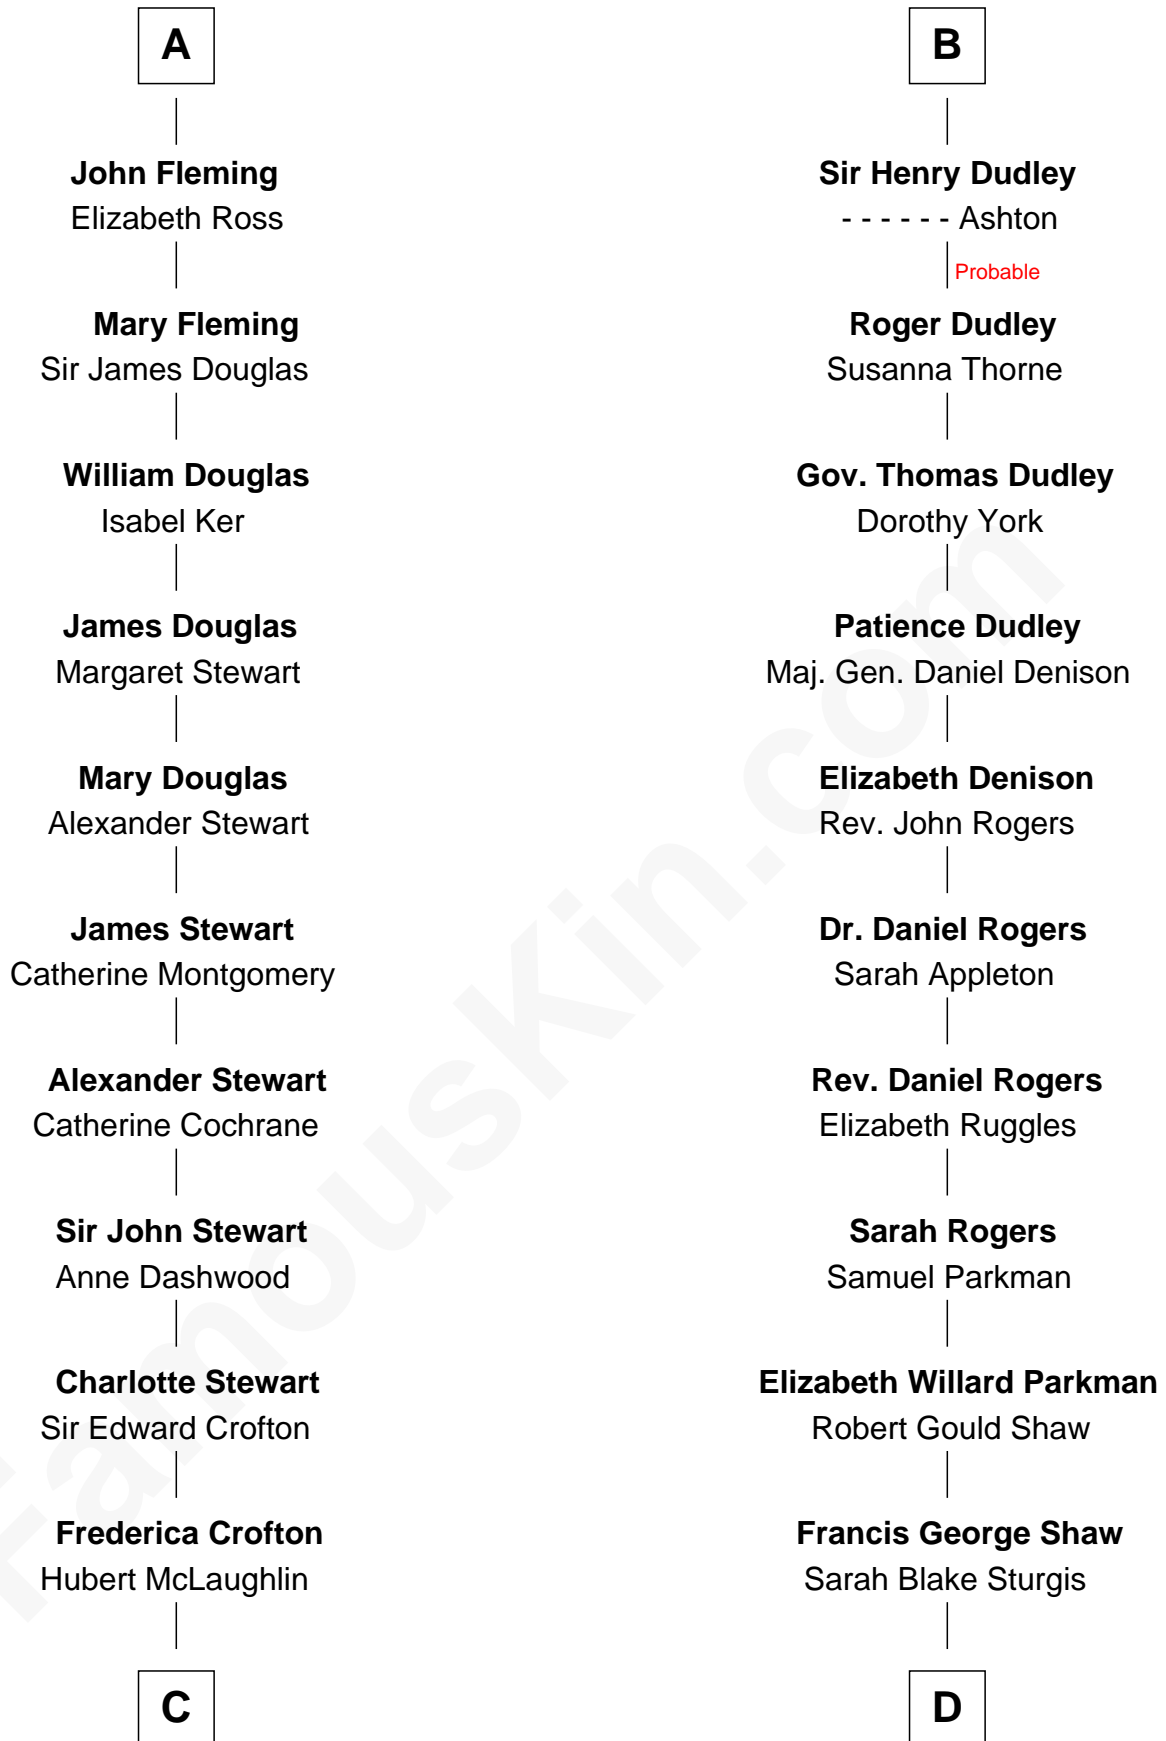

FamousKin.com Relationship Chart of

Guy Ritchie

British Filmmaker

20th cousin 1 time removed of

Kyra Sedgwick

TV and Movie Actress

Sir Robert de Holland

Maude la Zouche

C

Vivian Guy Ouseley McLaughlin

Edith Jane Martineau

Doris Margaretta McLaughlin

Stuart John Ritchie

John Vivian Ritchie

Amber Mary Parkinson

Guy Ritchie

British Filmmaker

D

Susanna Shaw

Robert Bowne Minturn

Sarah May Minturn

Henry Dwight Sedgwick

Robert Minturn Sedgwick

Helen Peabody