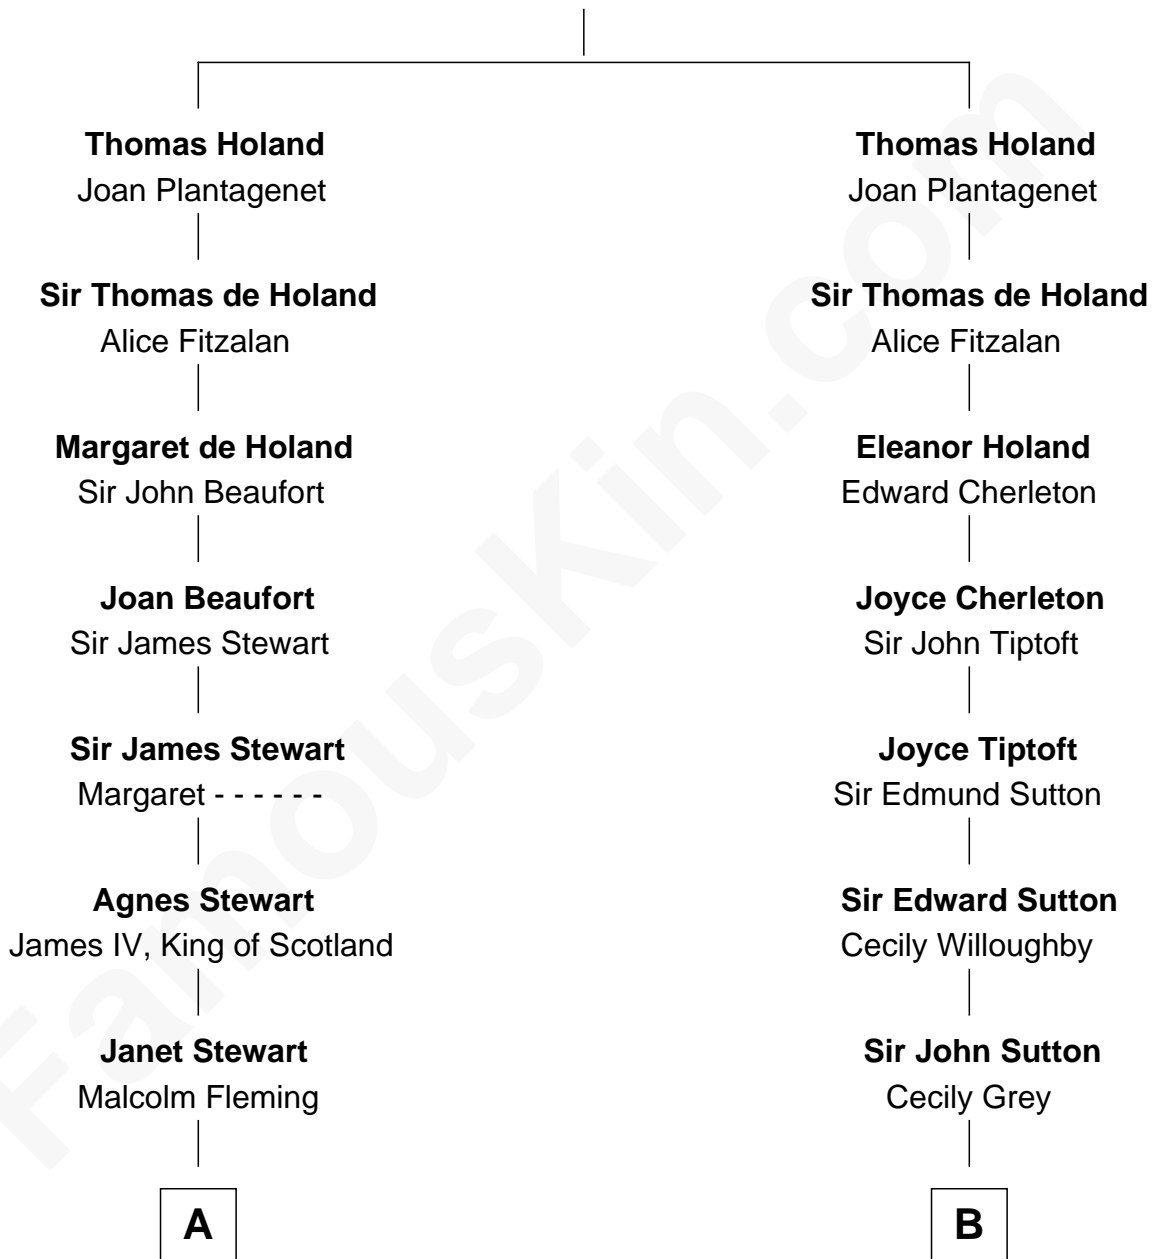

FamousKin.com Relationship Chart of

Guy Ritchie

British Filmmaker

20th cousin 1 time removed of

Kyra Sedgwick

TV and Movie Actress

Sir Robert de Holland

Maude la Zouche

C

Vivian Guy Ouseley McLaughlin

Edith Jane Martineau

Doris Margaretta McLaughlin

Stuart John Ritchie

John Vivian Ritchie

Amber Mary Parkinson

Guy Ritchie