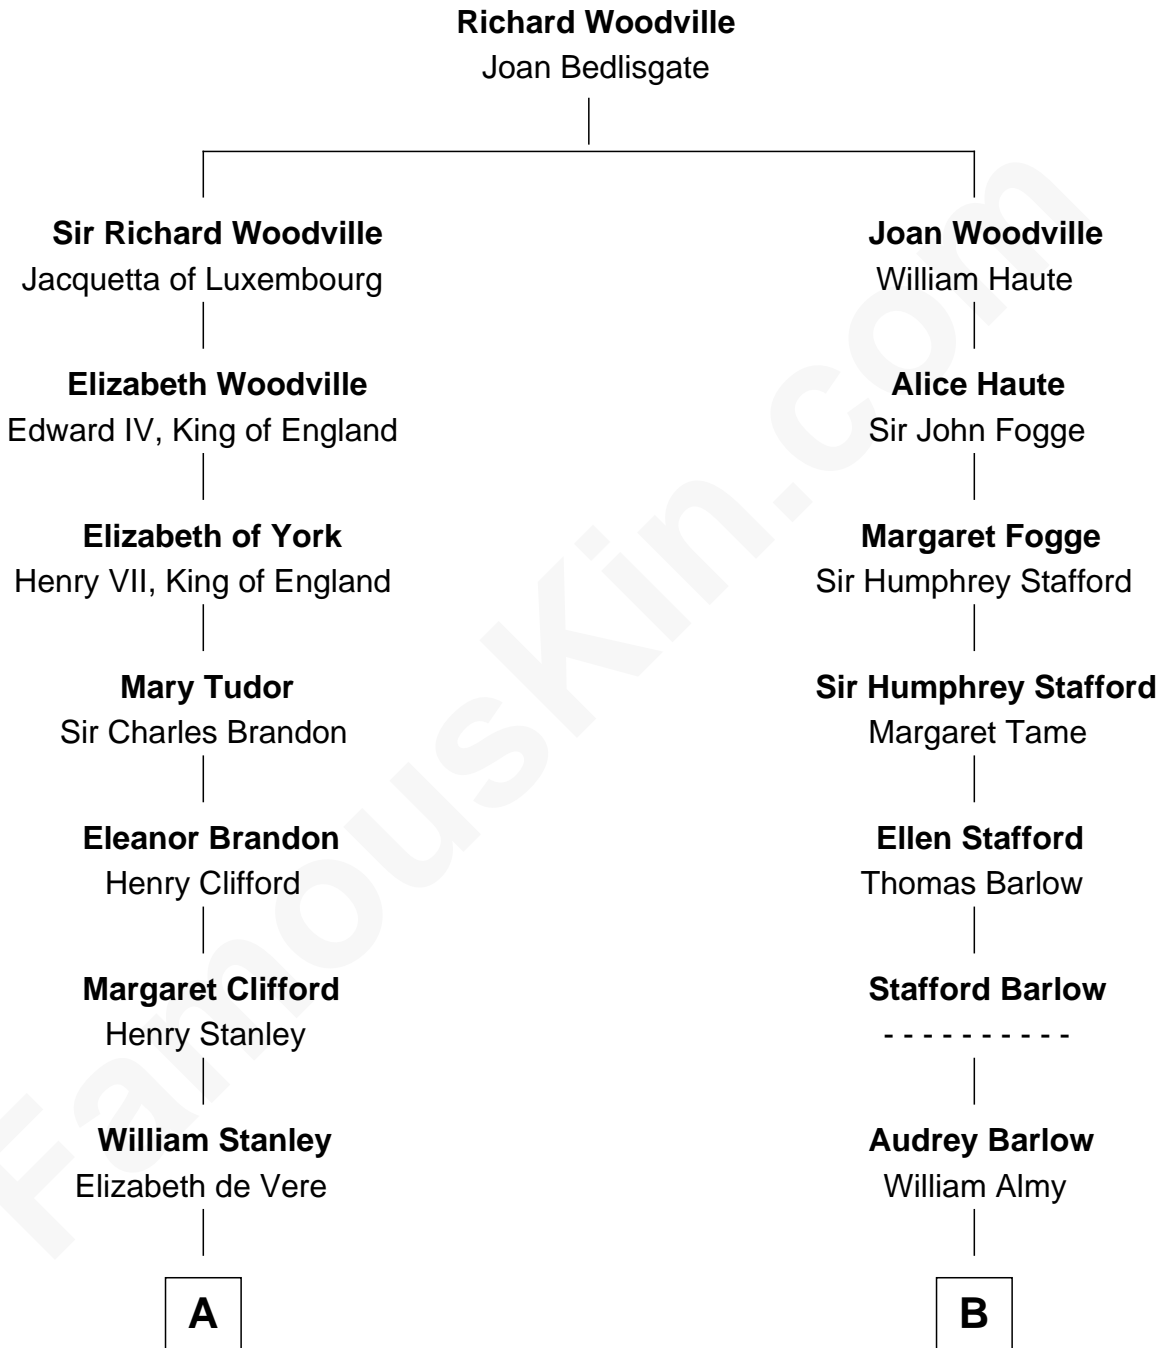

FamousKin.com Relationship Chart of

Guy Ritchie

British Filmmaker

10th cousin 8 times removed of

William Ellery

Signer of the Declaration of Independence

C

—
John Vivian Ritchie
Amber Mary Parkinson

—
Guy Ritchie
British Filmmaker

FamousKin.com