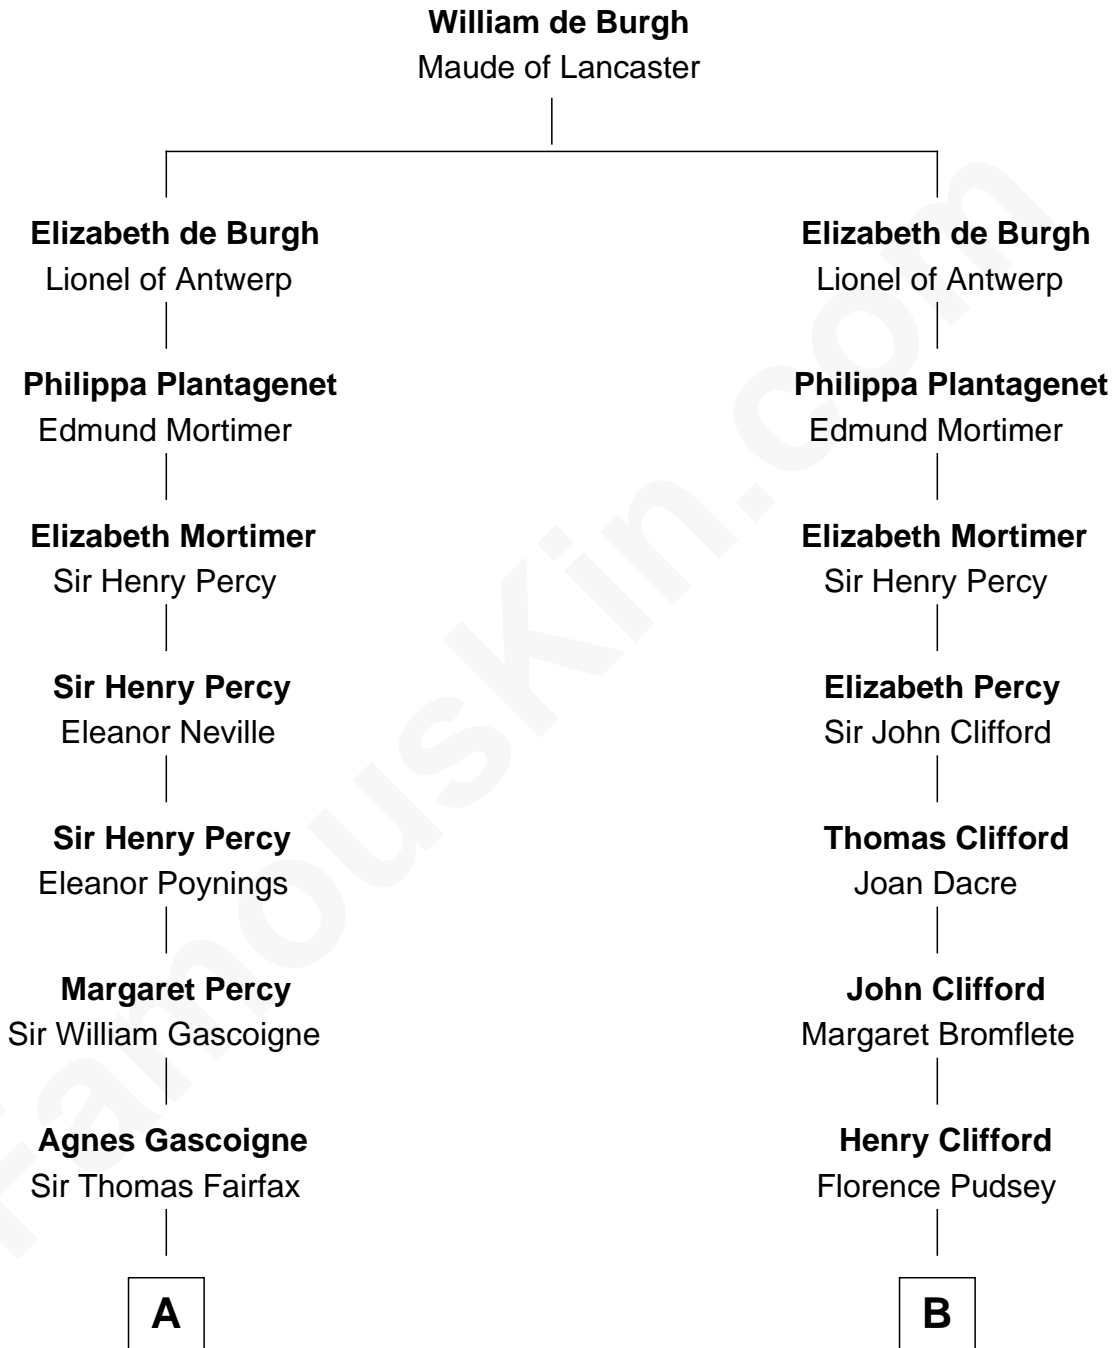

# FamousKin.com Relationship Chart of

**Guy Ritchie**

*British Filmmaker*

16th cousin 4 times removed of

**Fletcher Christian**

*Leader of the mutiny on the Bounty*

**C**

—  
**Edith Jane Martineau**  
Vivian Guy Ouseley McLaughlin

—  
**Doris Margaretta McLaughlin**  
Stuart John Ritchie

—  
**John Vivian Ritchie**  
Amber Mary Parkinson

—  
**Guy Ritchie**  
*British Filmmaker*

FamousKin.com