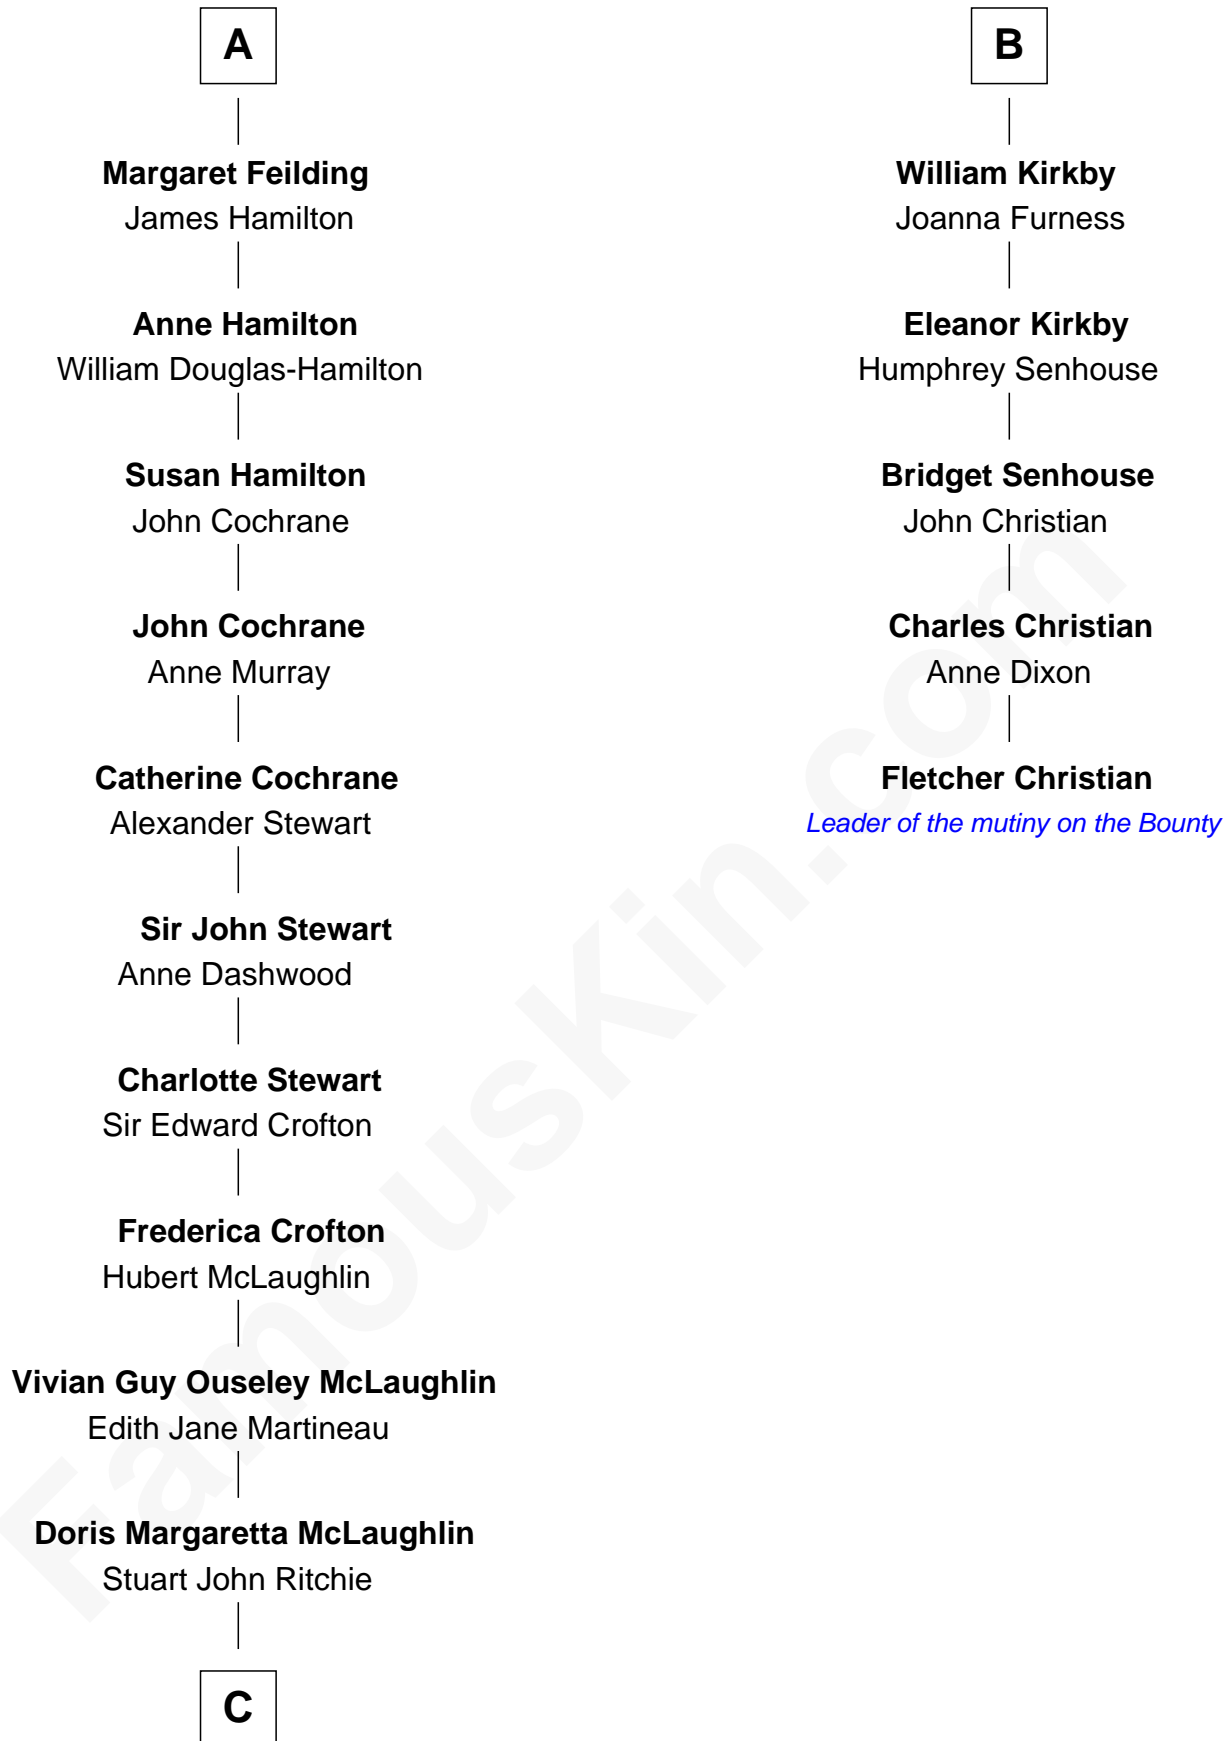

FamousKin.com Relationship Chart of

Guy Ritchie

British Filmmaker

11th cousin 7 times removed of

Fletcher Christian

Leader of the mutiny on the Bounty

THE "BOUNTY" AT OAHU

C

—
John Vivian Ritchie
Amber Mary Parkinson

—
Guy Ritchie
British Filmmaker

FamousKin.com