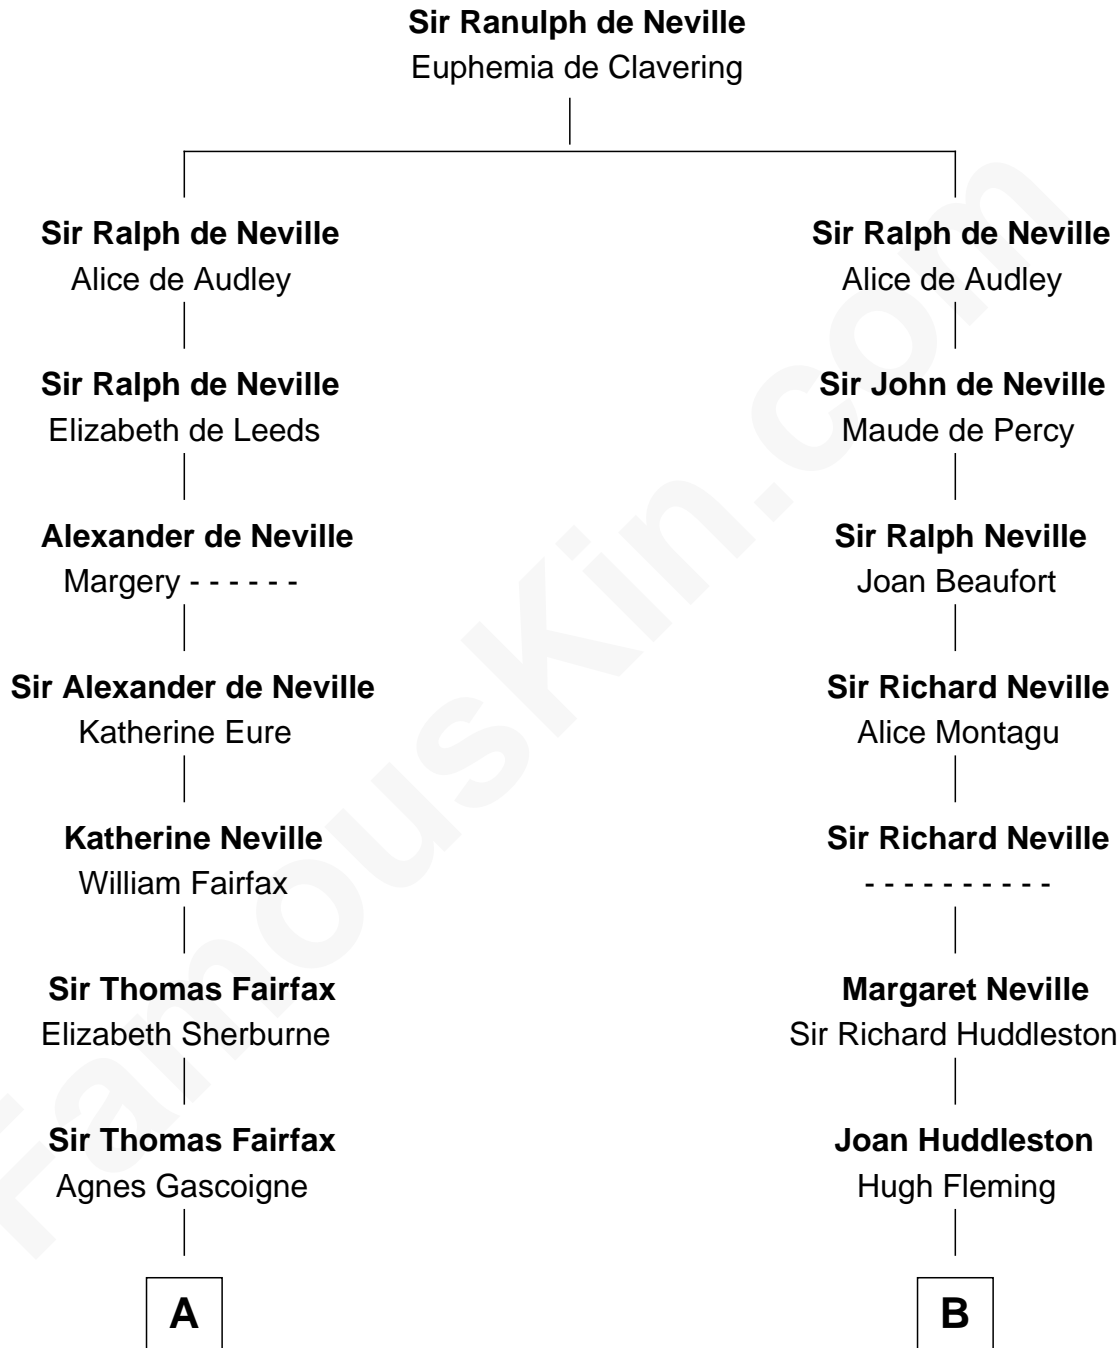

FamousKin.com Relationship Chart of

Guy Ritchie

British Filmmaker

15th cousin 5 times removed of

Fletcher Christian

Leader of the mutiny on the Bounty

C

—
Edith Jane Martineau
Vivian Guy Ouseley McLaughlin

—
Doris Margaretta McLaughlin
Stuart John Ritchie

—
John Vivian Ritchie
Amber Mary Parkinson

—
Guy Ritchie
British Filmmaker

FamousKin.com