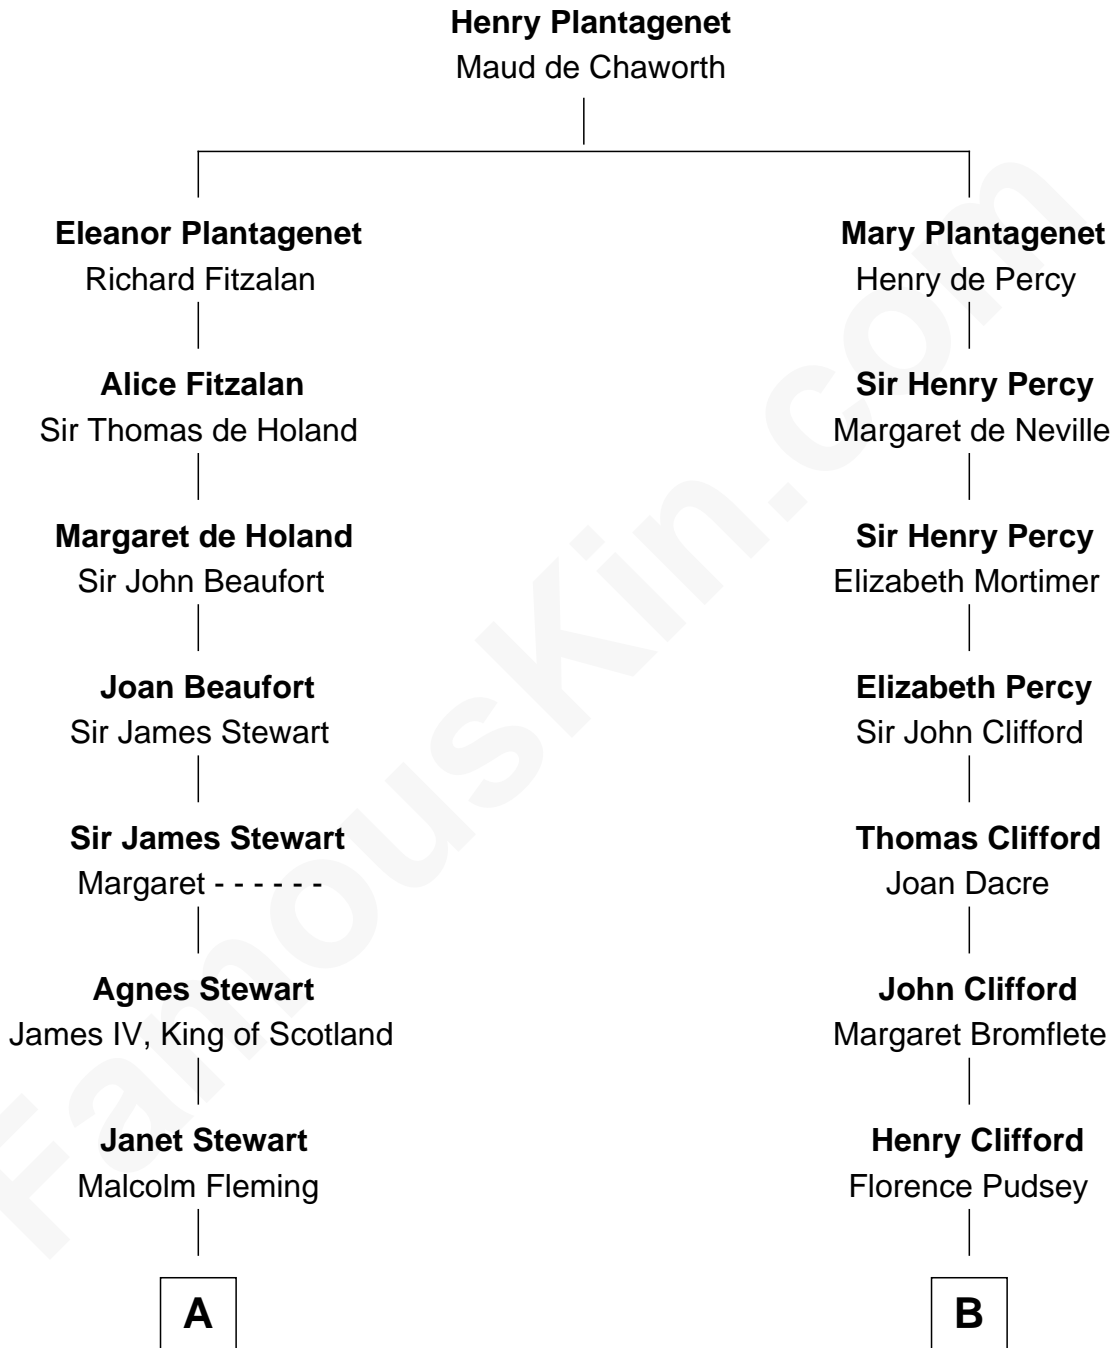

FamousKin.com Relationship Chart of

Guy Ritchie

British Filmmaker

16th cousin 4 times removed of

Fletcher Christian

Leader of the mutiny on the Bounty

THE "BOUNTY" AT OAHU

C

—
Vivian Guy Ouseley McLaughlin

Edith Jane Martineau

—
Doris Margareta McLaughlin

Stuart John Ritchie

—
John Vivian Ritchie

Amber Mary Parkinson

—
Guy Ritchie

British Filmmaker