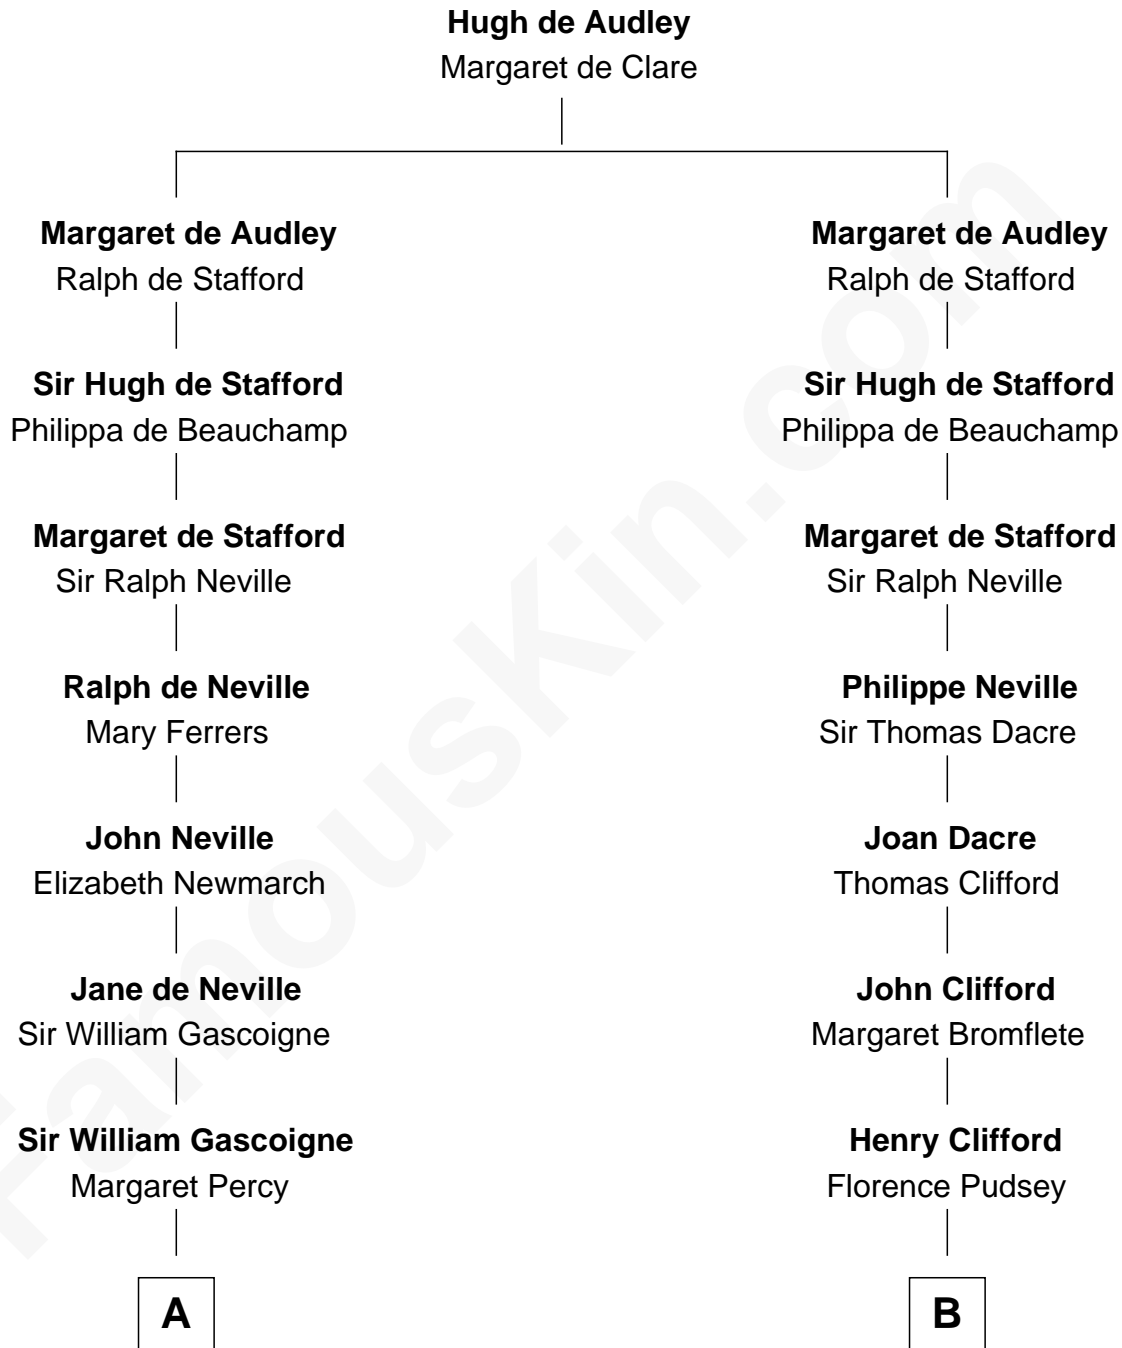

FamousKin.com Relationship Chart of

Guy Ritchie

British Filmmaker

16th cousin 5 times removed of

Fletcher Christian

Leader of the mutiny on the Bounty

C

William Martineau
Margaretta Sarah Mason

Edith Jane Martineau
Vivian Guy Ouseley McLaughlin

Doris Margaretta McLaughlin
Stuart John Ritchie

John Vivian Ritchie
Amber Mary Parkinson

Guy Ritchie
British Filmmaker

FamousKin.com