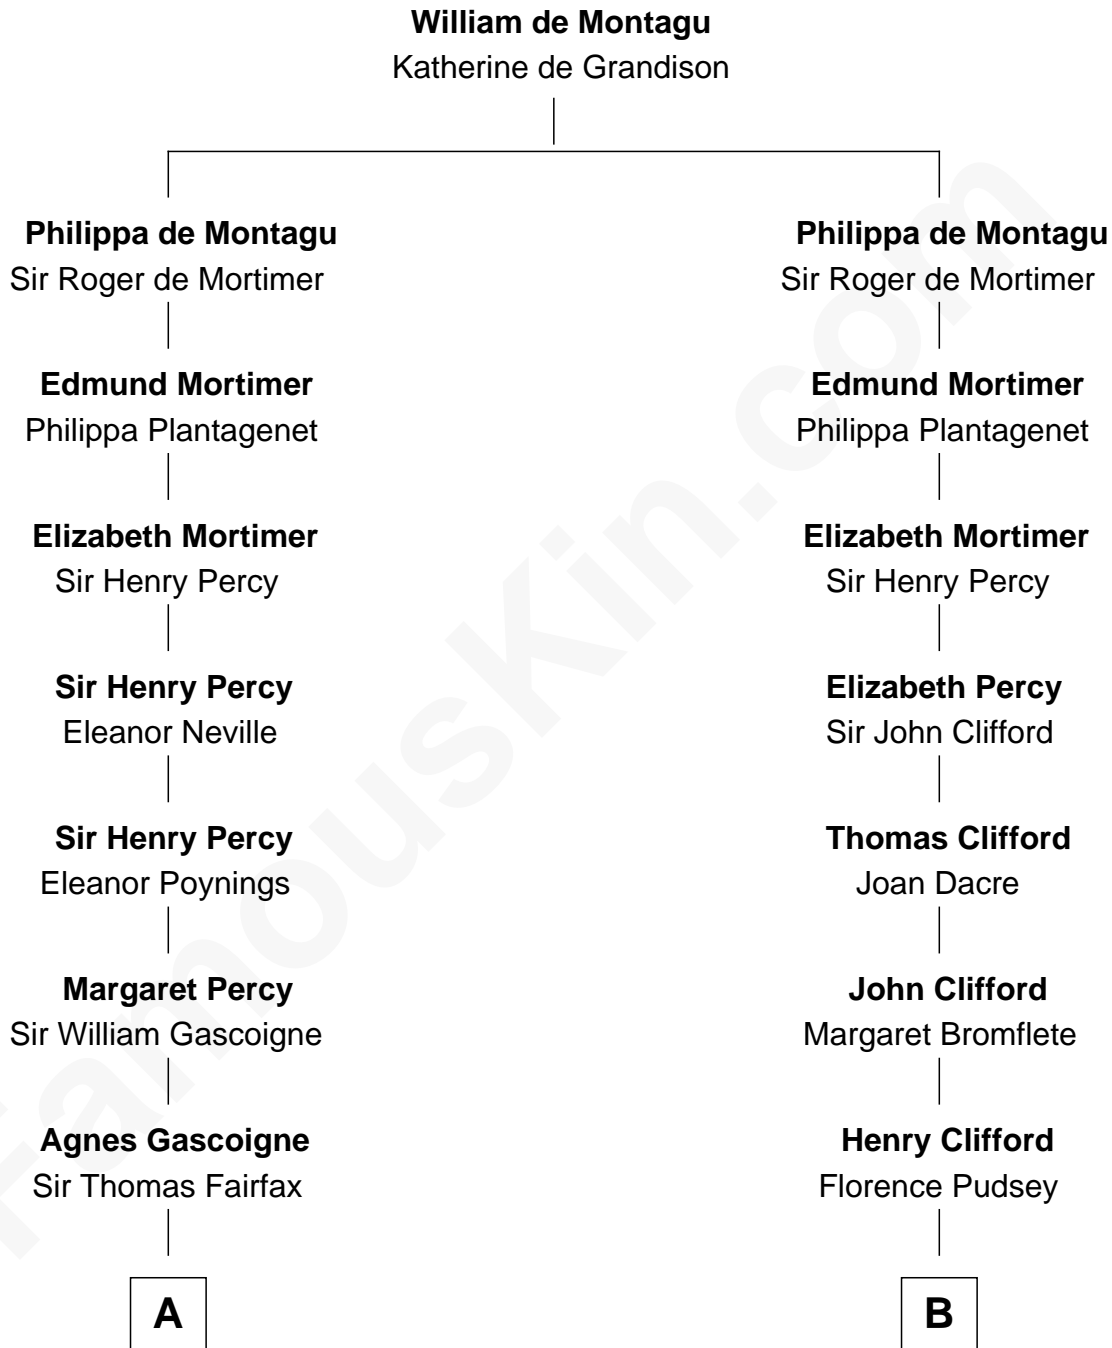

FamousKin.com Relationship Chart of

Guy Ritchie

British Filmmaker

16th cousin 4 times removed of

Fletcher Christian

Leader of the mutiny on the Bounty

THE "BOUNTY" AT OAHOKU

C

—
Edith Jane Martineau
Vivian Guy Ouseley McLaughlin

—
Doris Margaretta McLaughlin
Stuart John Ritchie

—
John Vivian Ritchie
Amber Mary Parkinson

—
Guy Ritchie
British Filmmaker

FamousKin.com