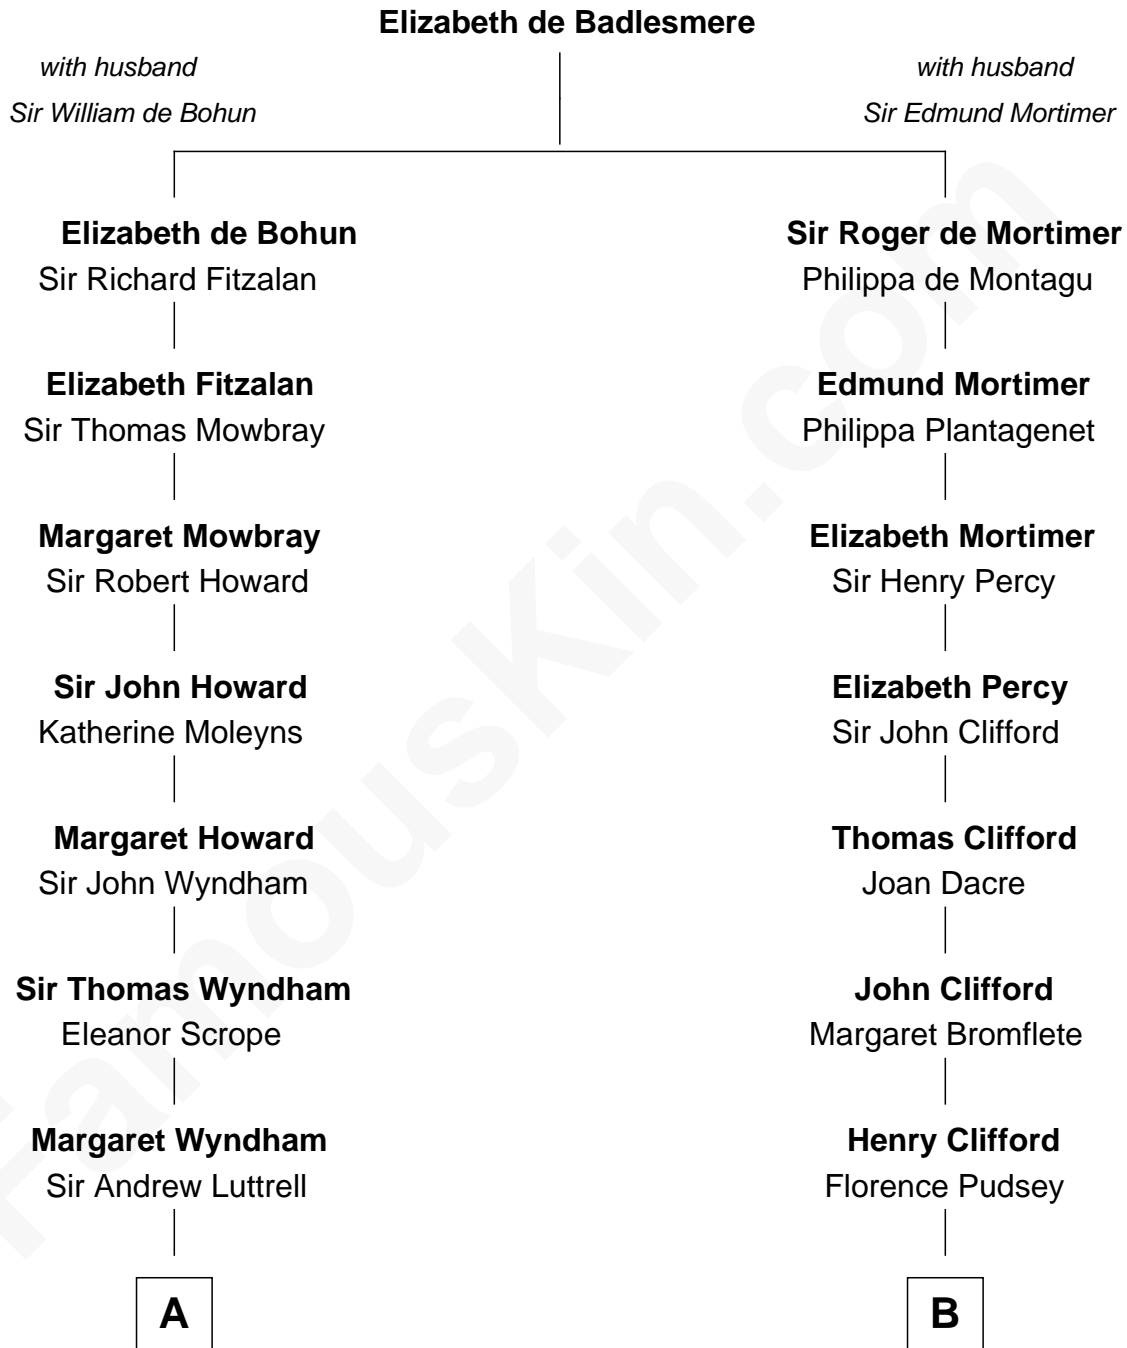

FamousKin.com Relationship Chart of

Guy Ritchie

British Filmmaker

16th cousin 4 times removed of

Fletcher Christian

Leader of the mutiny on the Bounty

C

—
Vivian Guy Ouseley McLaughlin

Edith Jane Martineau

—
Doris Margareta McLaughlin

Stuart John Ritchie

—
John Vivian Ritchie

Amber Mary Parkinson

—
Guy Ritchie

British Filmmaker

FamousKin.com