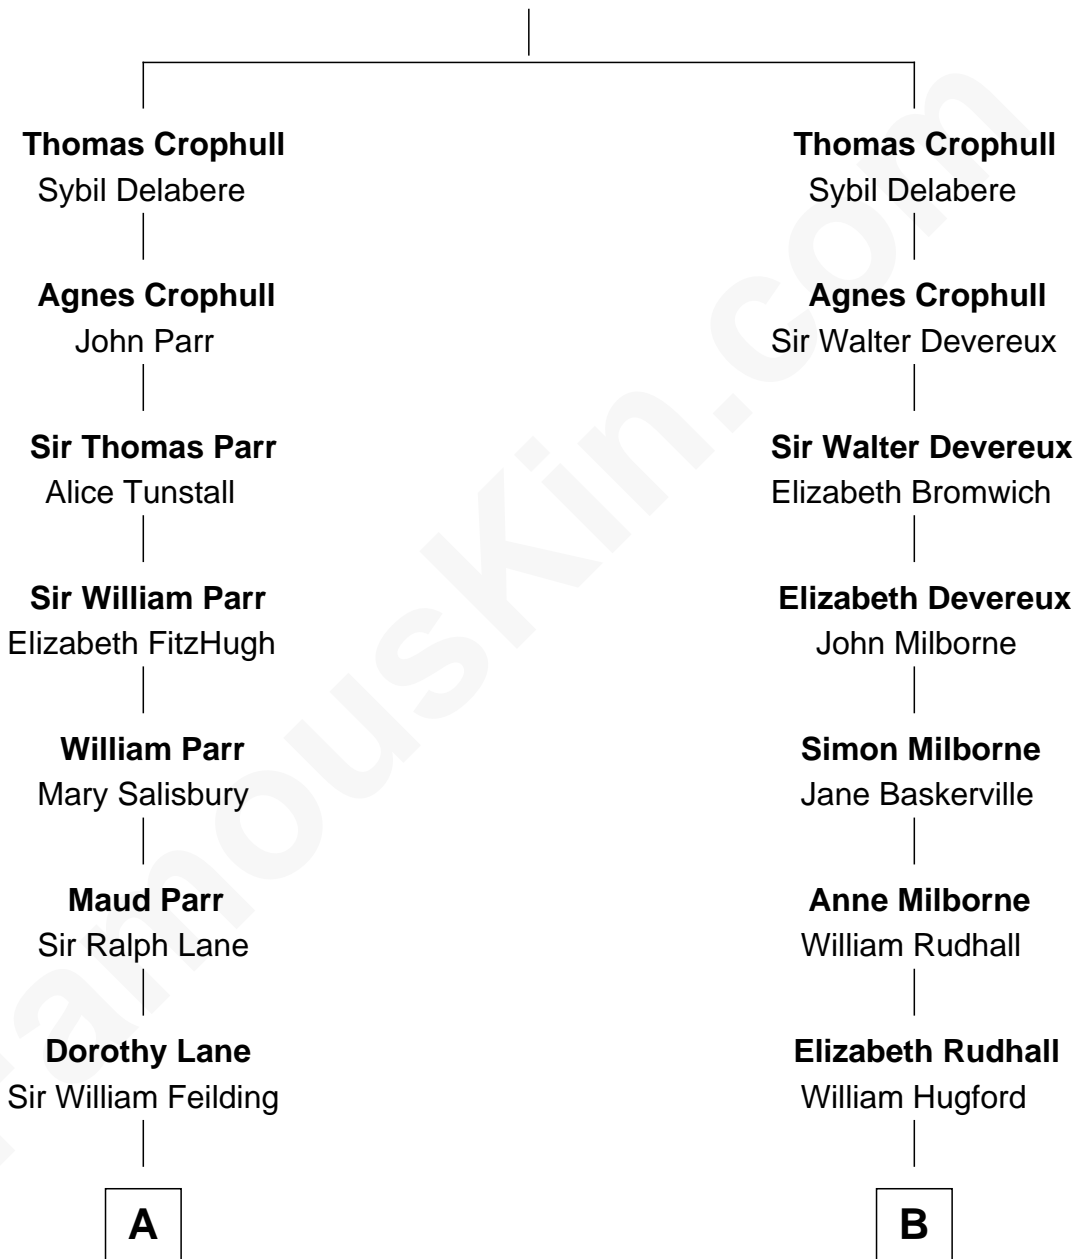

FamousKin.com Relationship Chart of

Guy Ritchie

British Filmmaker

14th cousin 6 times removed of

Button Gwinnett

Signer of the Declaration of Independence

Sir John Crophull

Margery de Verdun

C

—
Vivian Guy Ouseley McLaughlin

Edith Jane Martineau

—
Doris Margareta McLaughlin

Stuart John Ritchie

—
John Vivian Ritchie

Amber Mary Parkinson

—
Guy Ritchie