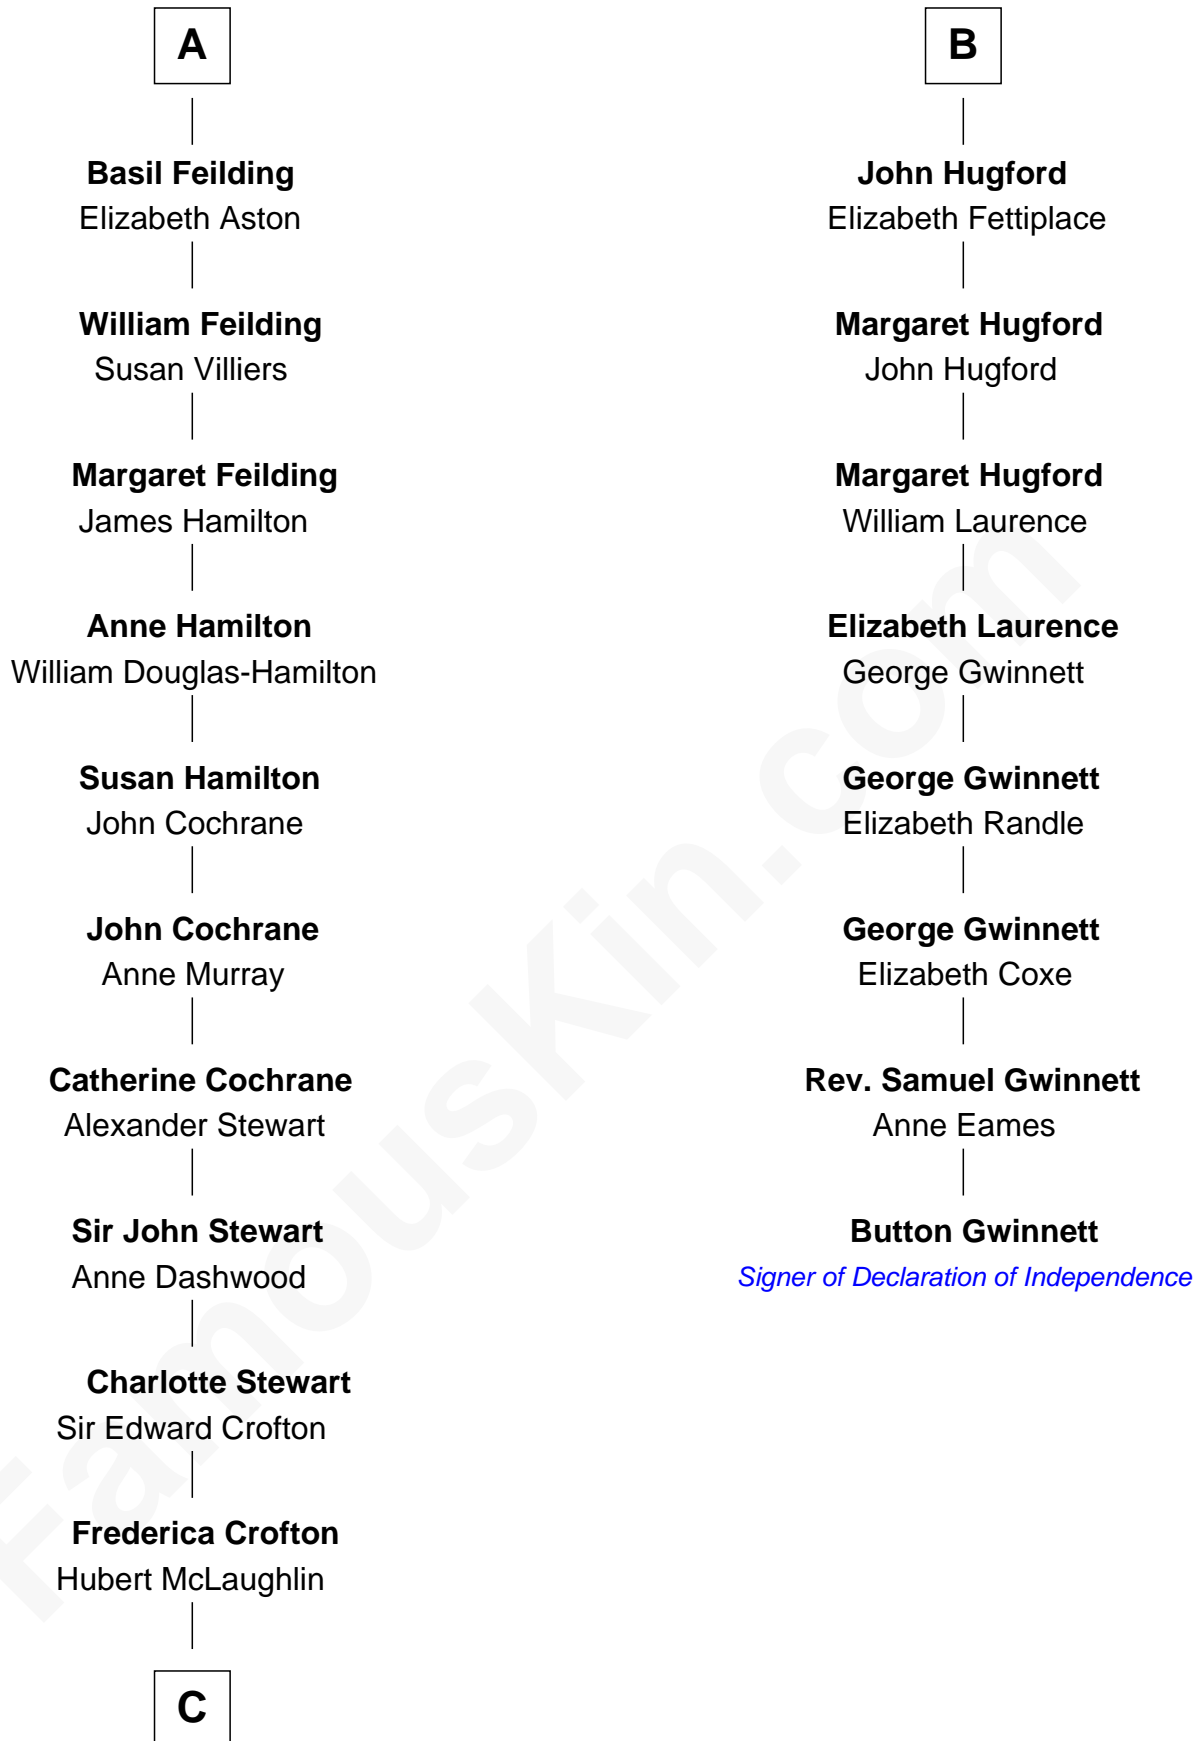

FamousKin.com Relationship Chart of

Guy Ritchie

British Filmmaker

14th cousin 6 times removed of

Button Gwinnett

Signer of the Declaration of Independence

Sir John Crophull

Margery de Verdun

C

—
Vivian Guy Ouseley McLaughlin

Edith Jane Martineau

—
Doris Margareta McLaughlin

Stuart John Ritchie

—
John Vivian Ritchie

Amber Mary Parkinson

—
Guy Ritchie