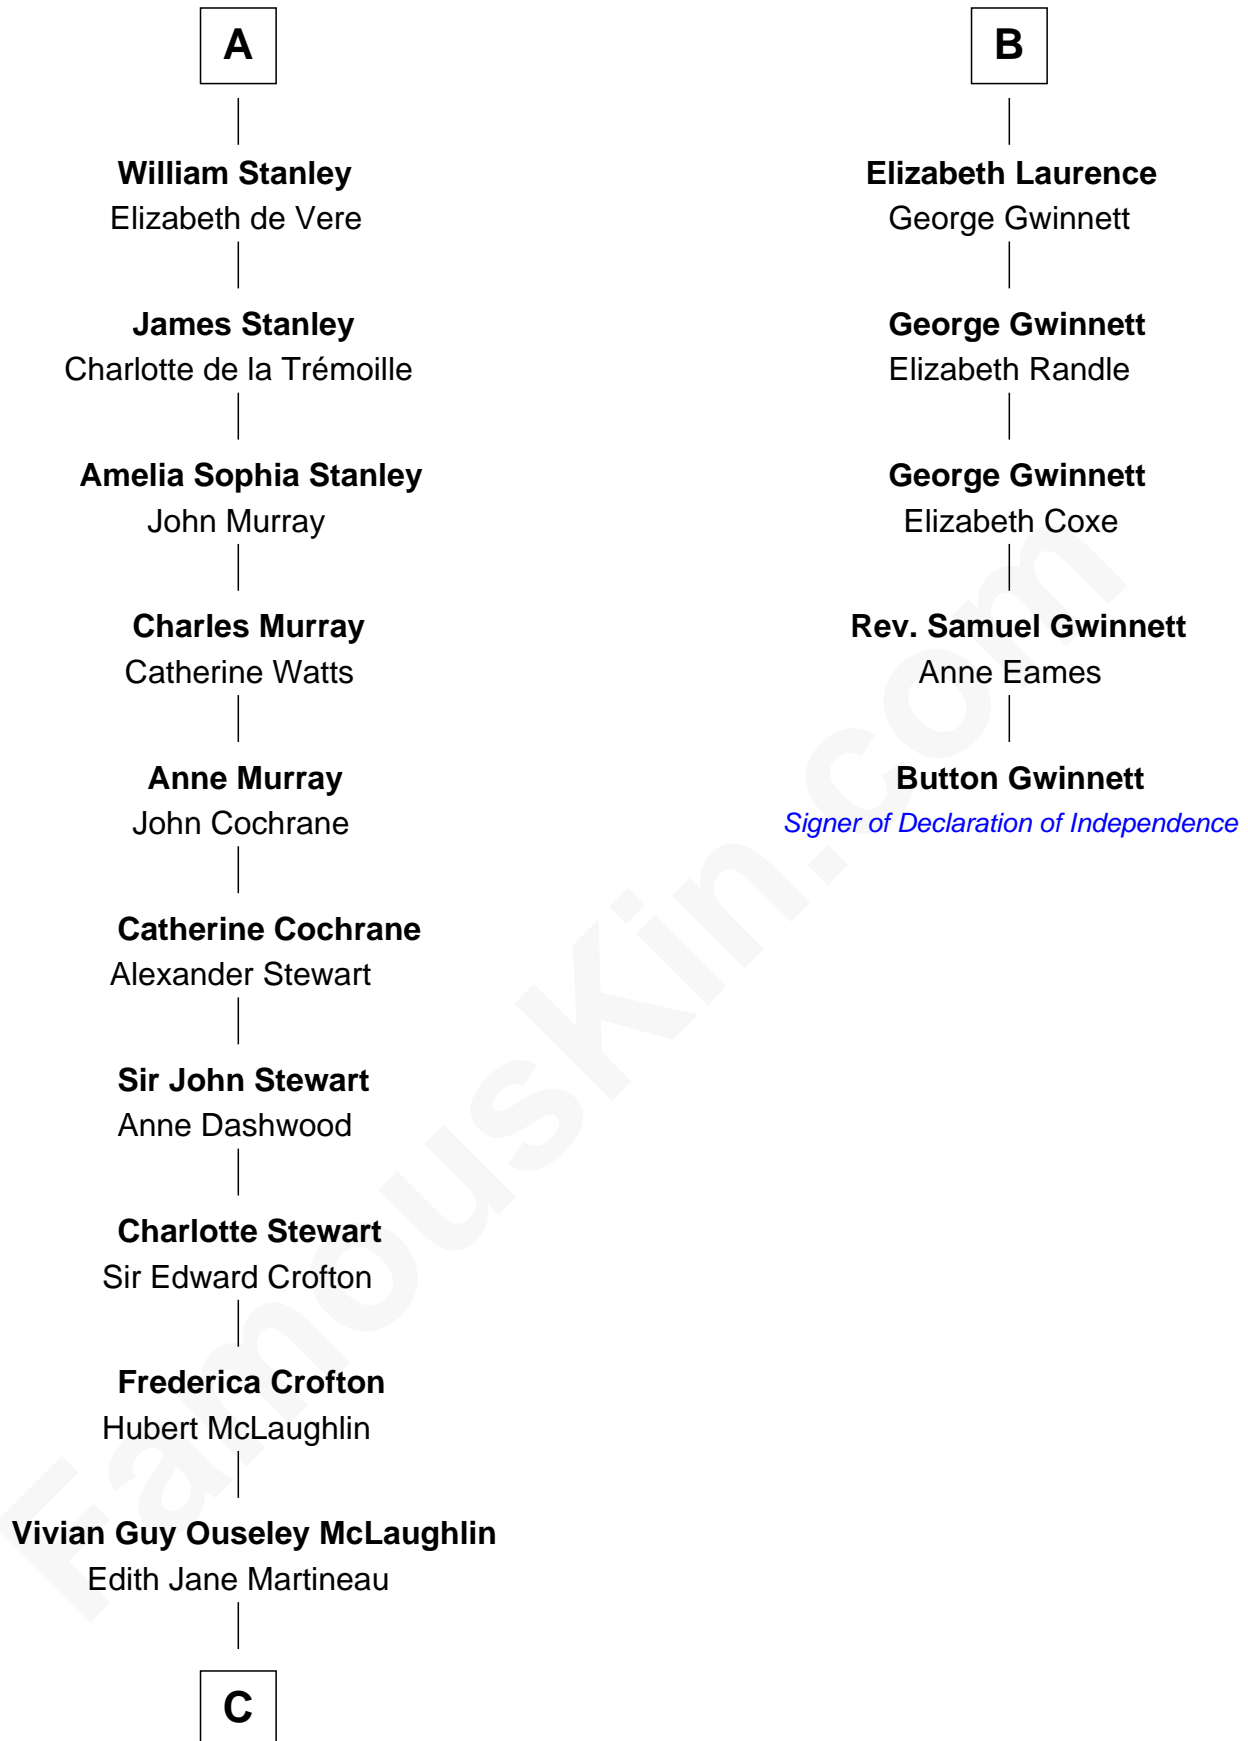

FamousKin.com Relationship Chart of

Guy Ritchie

British Filmmaker

11th cousin 8 times removed of

Button Gwinnett

Signer of the Declaration of Independence

C

Doris Margaretta McLaughlin

Stuart John Ritchie

John Vivian Ritchie

Amber Mary Parkinson

Guy Ritchie

British Filmmaker

FamousKin.com