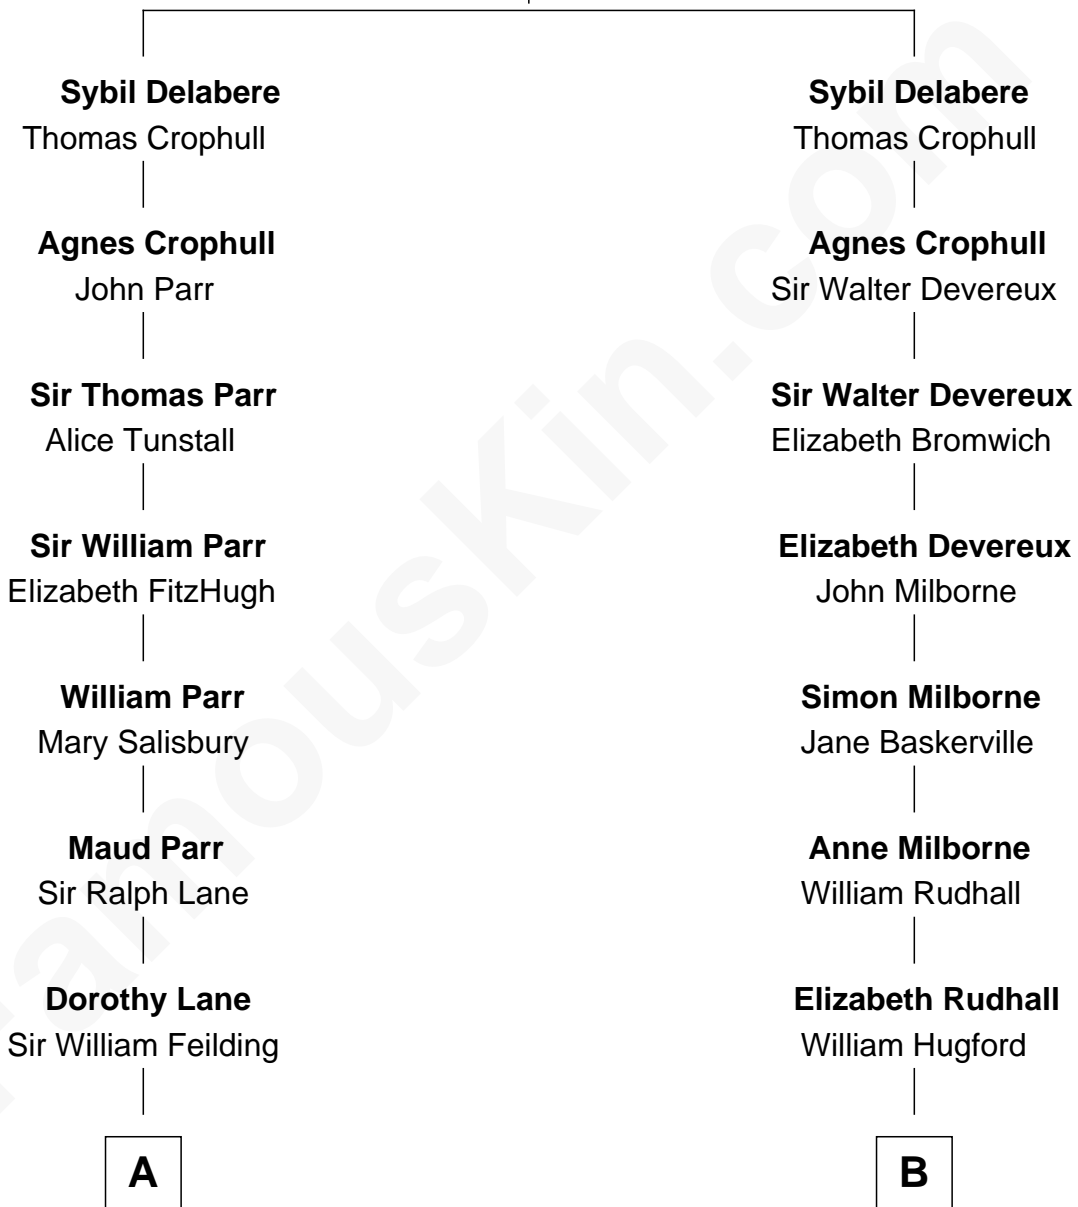

FamousKin.com Relationship Chart of

Guy Ritchie

British Filmmaker

14th cousin 6 times removed of

Button Gwinnett

Signer of the Declaration of Independence

Sir John Delabere

C

—
Vivian Guy Ouseley McLaughlin

Edith Jane Martineau

—
Doris Margareta McLaughlin

Stuart John Ritchie

—
John Vivian Ritchie

Amber Mary Parkinson

—
Guy Ritchie

British Filmmaker