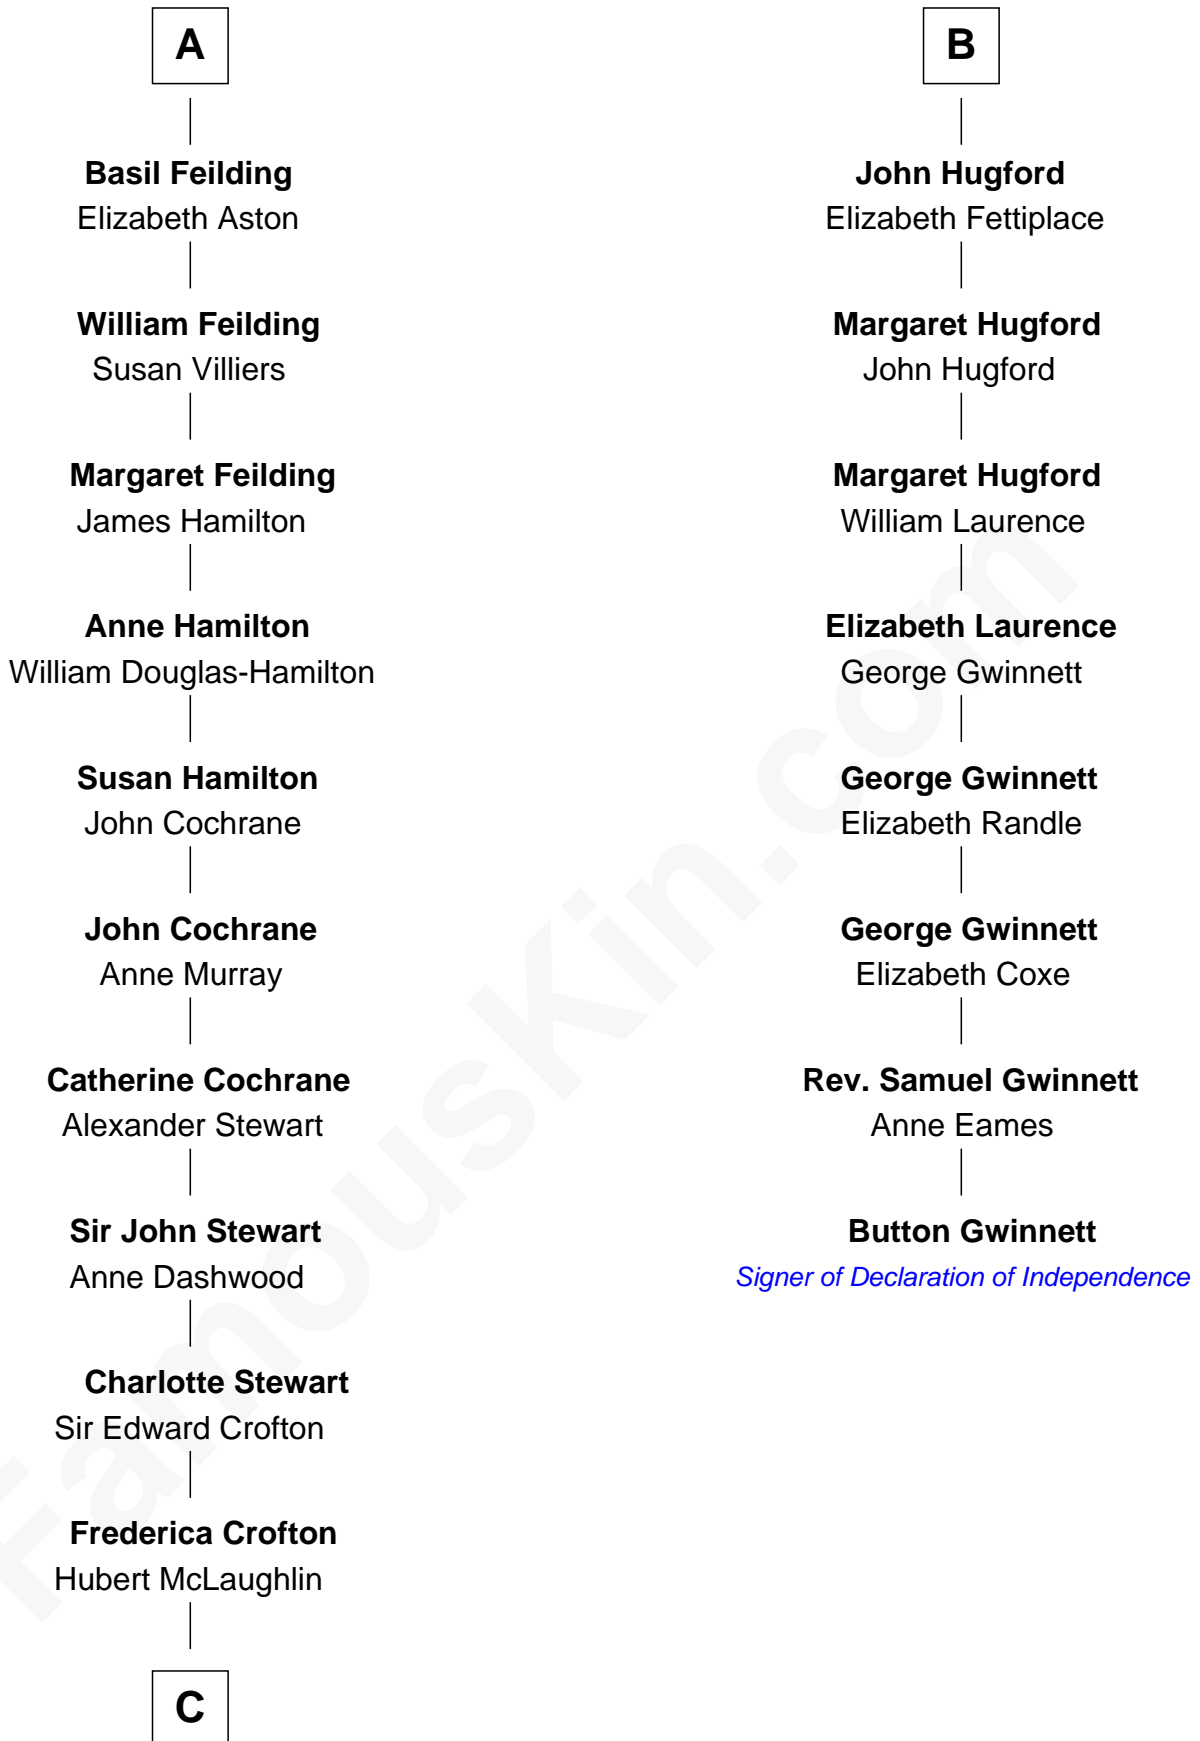

FamousKin.com Relationship Chart of

Guy Ritchie

British Filmmaker

14th cousin 6 times removed of

Button Gwinnett

Signer of the Declaration of Independence

Sir John Delabere

C

—
Vivian Guy Ouseley McLaughlin

Edith Jane Martineau

—
Doris Margareta McLaughlin

Stuart John Ritchie

—
John Vivian Ritchie

Amber Mary Parkinson

—
Guy Ritchie

British Filmmaker