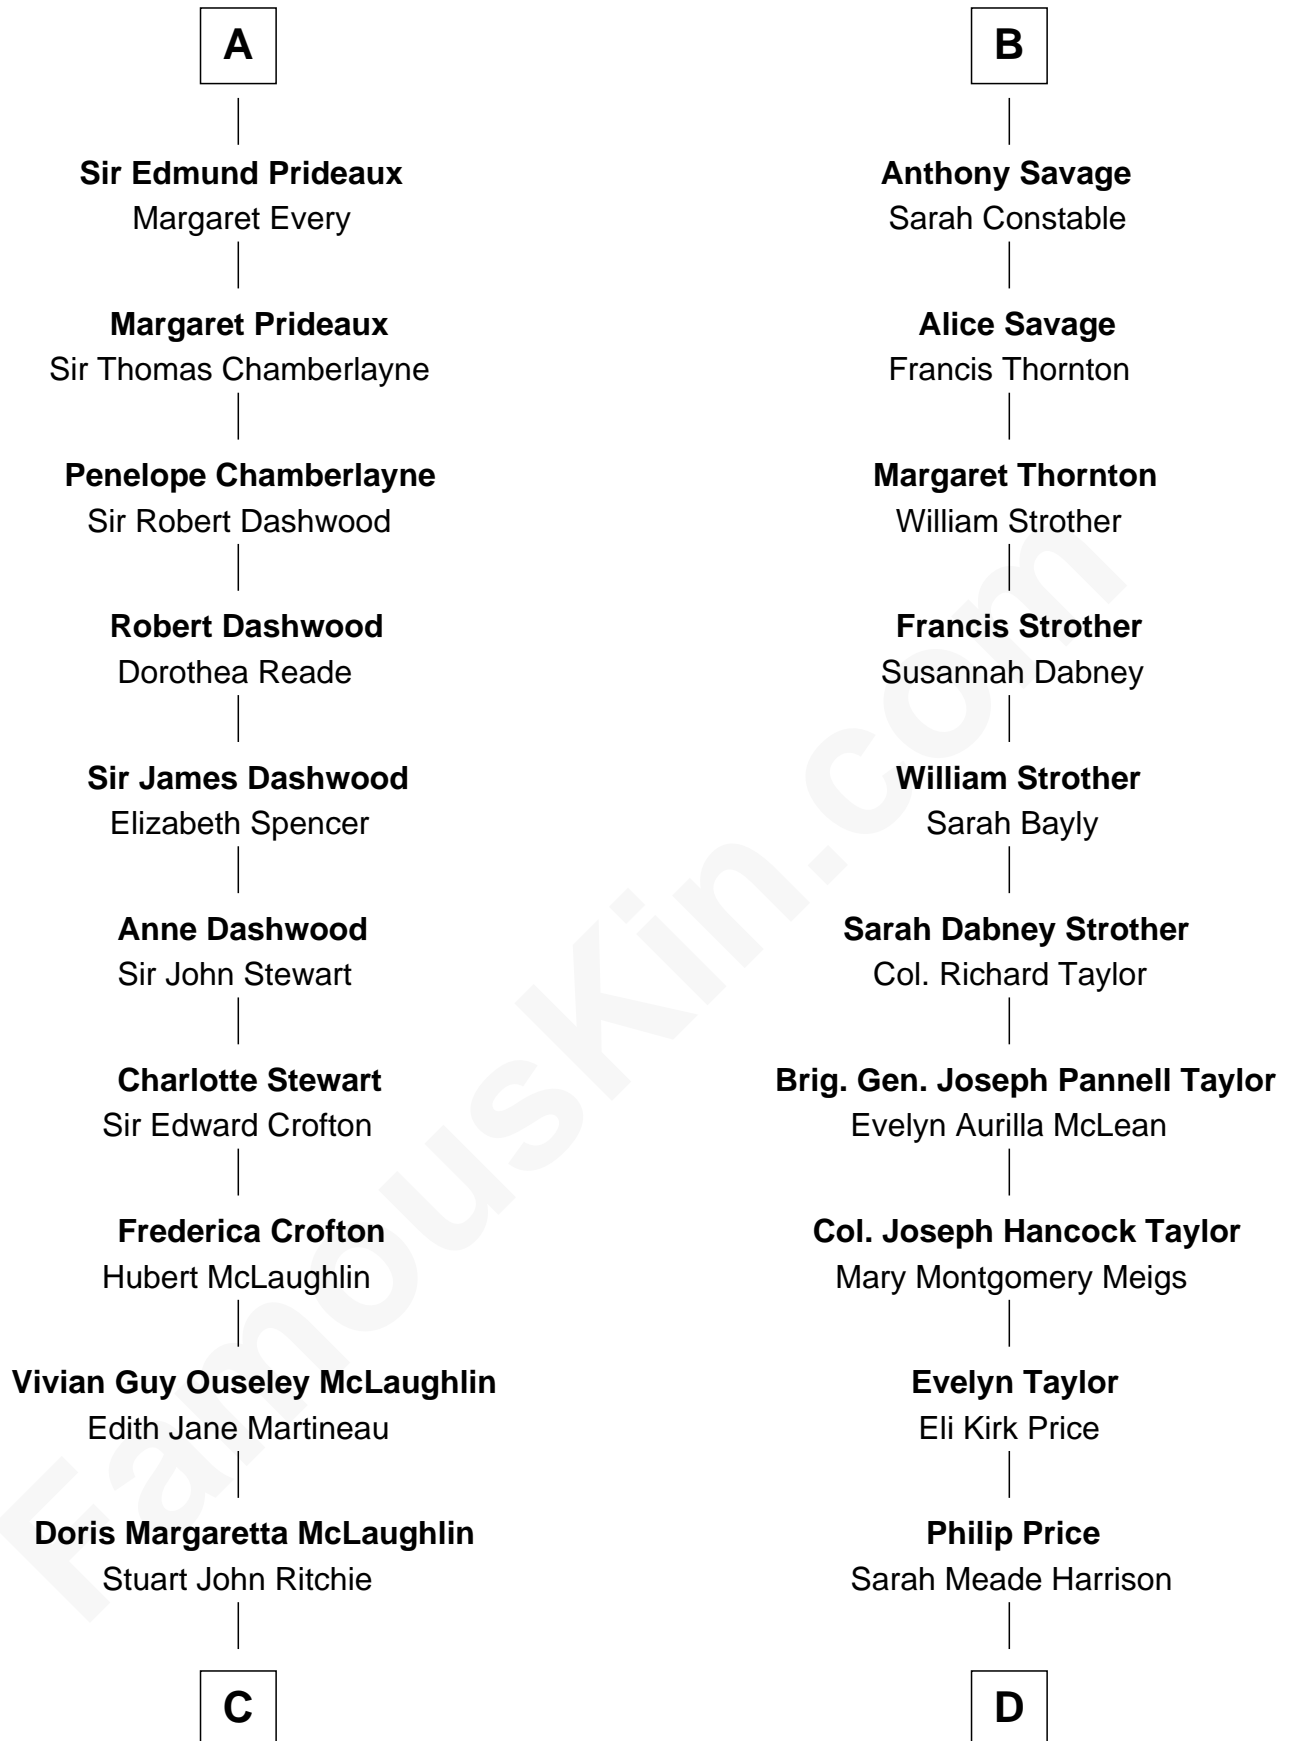

FamousKin.com Relationship Chart of

Guy Ritchie

British Filmmaker

18th cousin of

Parker Stevenson

TV and Movie Actor

FamousKin.com