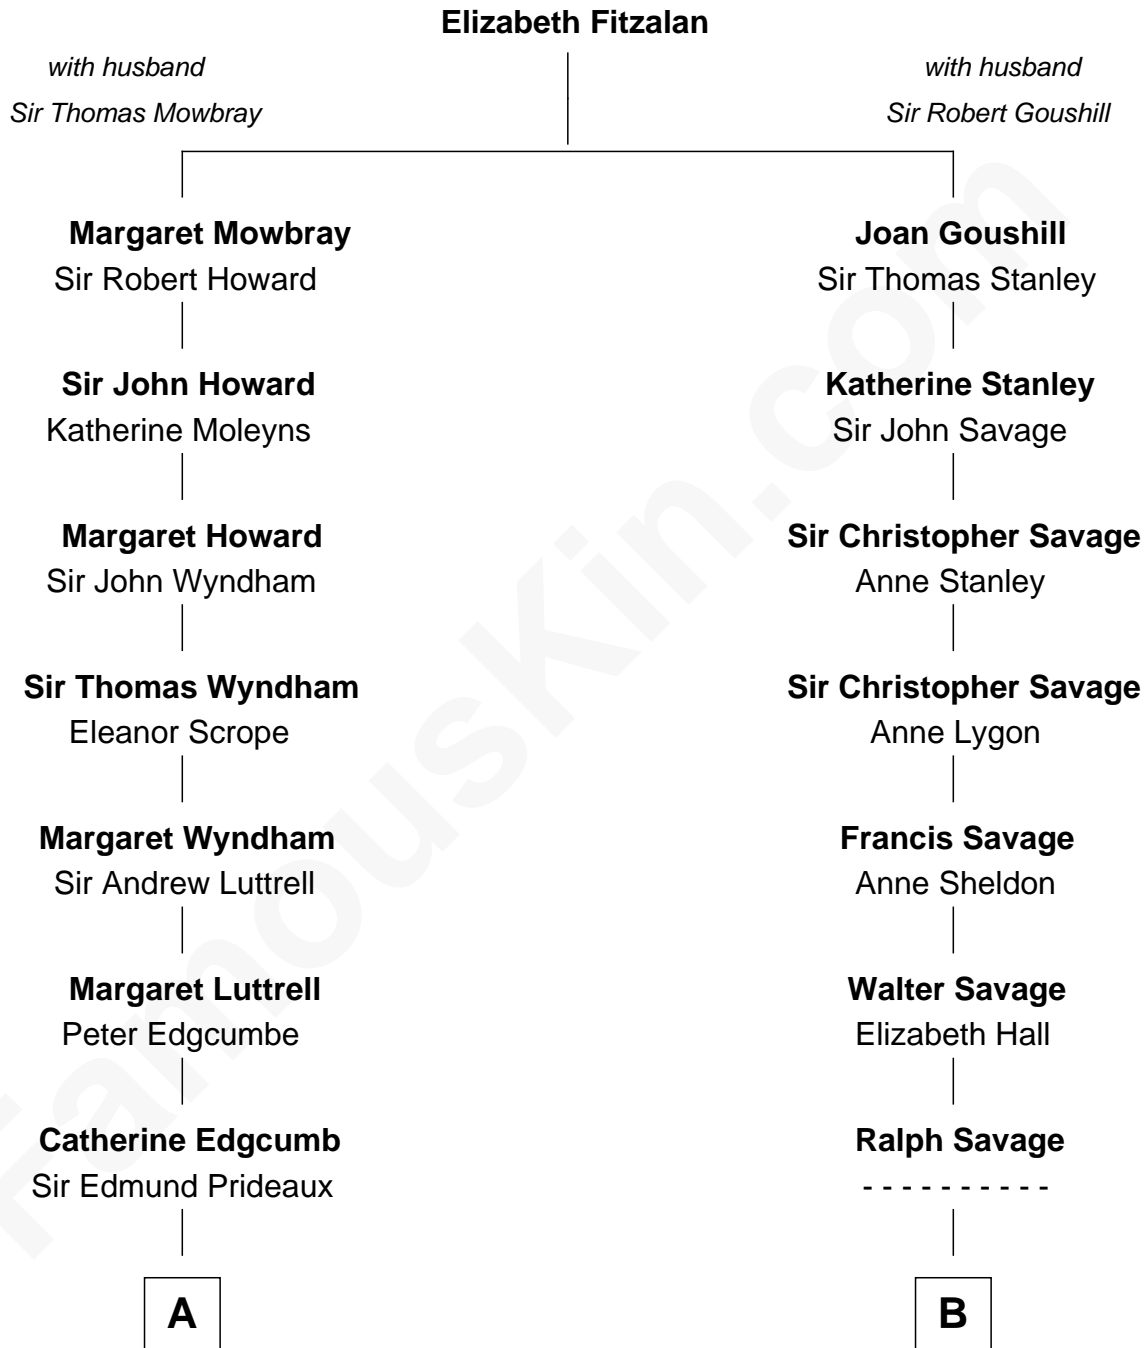

FamousKin.com Relationship Chart of

Guy Ritchie

British Filmmaker

18th cousin of

Parker Stevenson

TV and Movie Actor

FamousKin.com