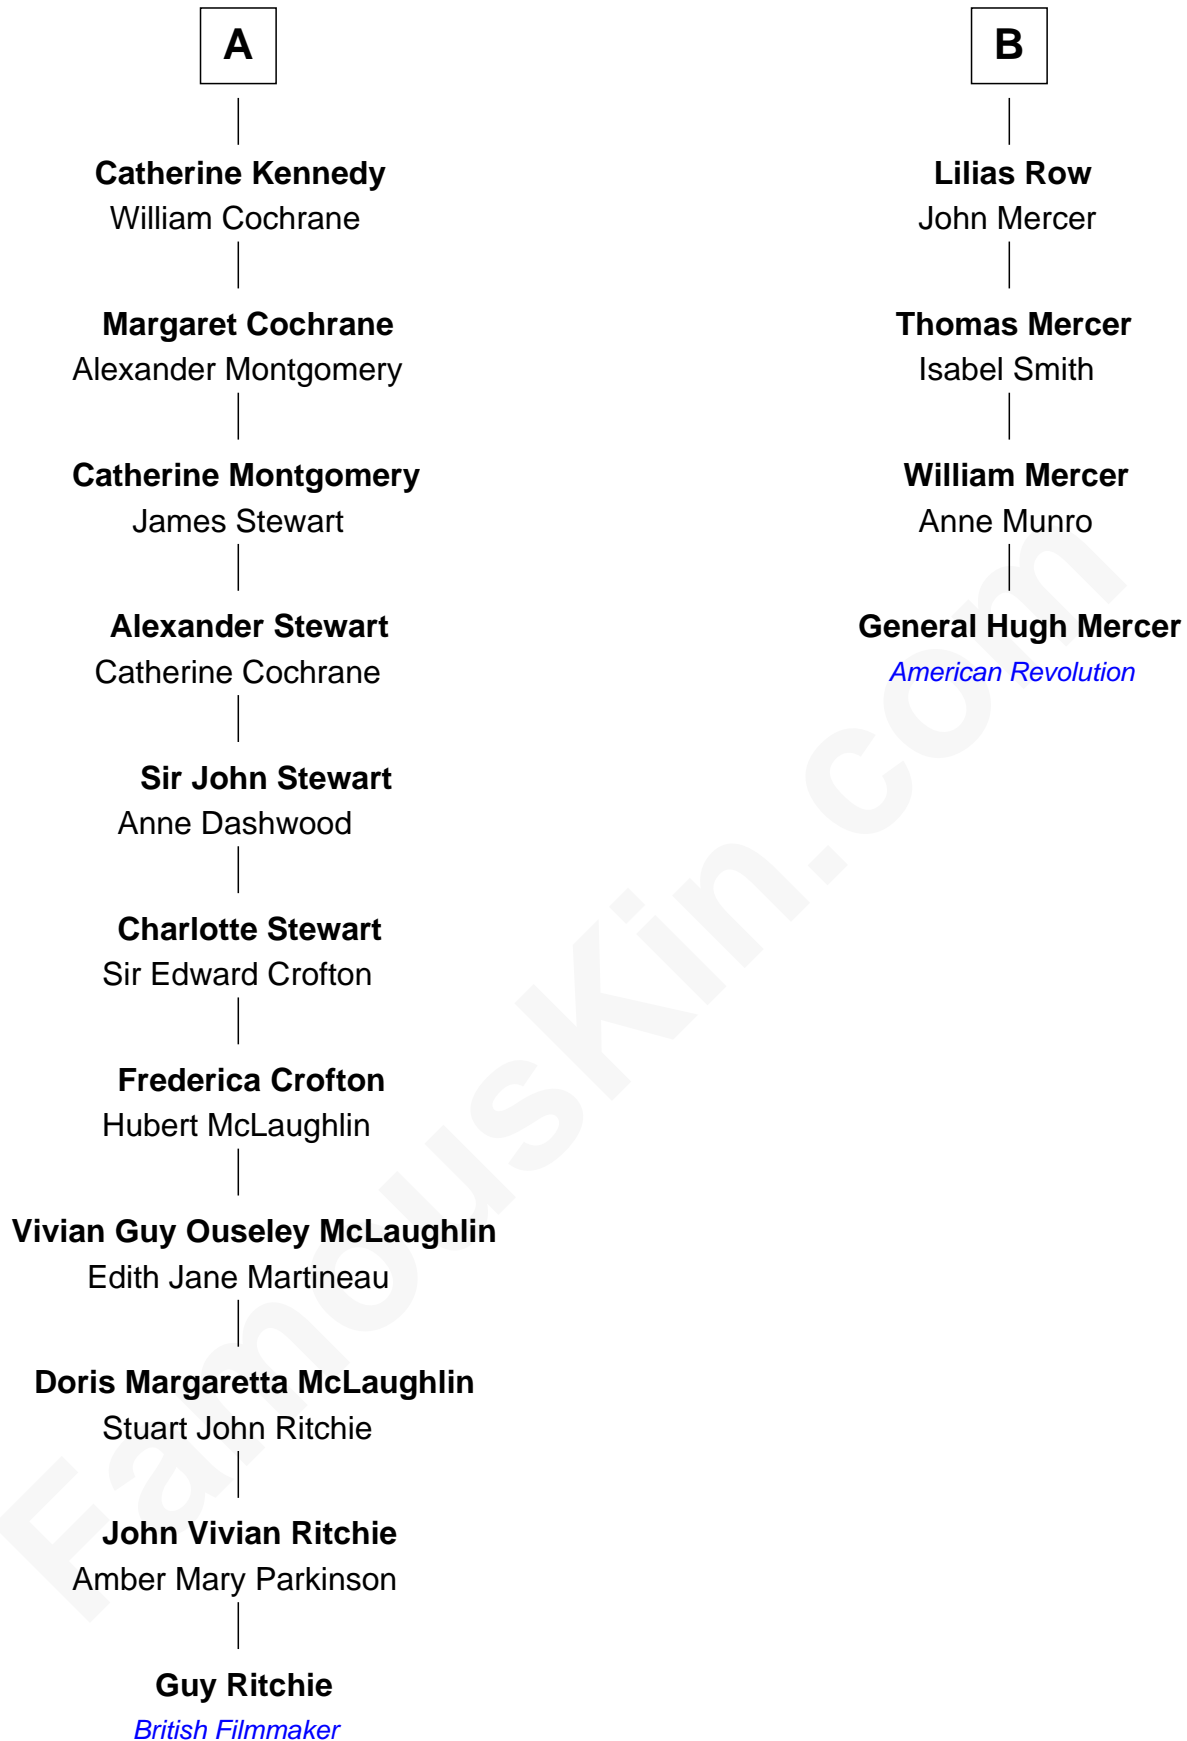

FamousKin.com Relationship Chart of

Guy Ritchie

British Filmmaker

10th cousin 7 times removed of

General Hugh Mercer

American Revolution

Thomas Erskine

Janet Douglas

Guy Ritchie photo by [Georges Biard](#) ([CC BY-SA 3.0](#))