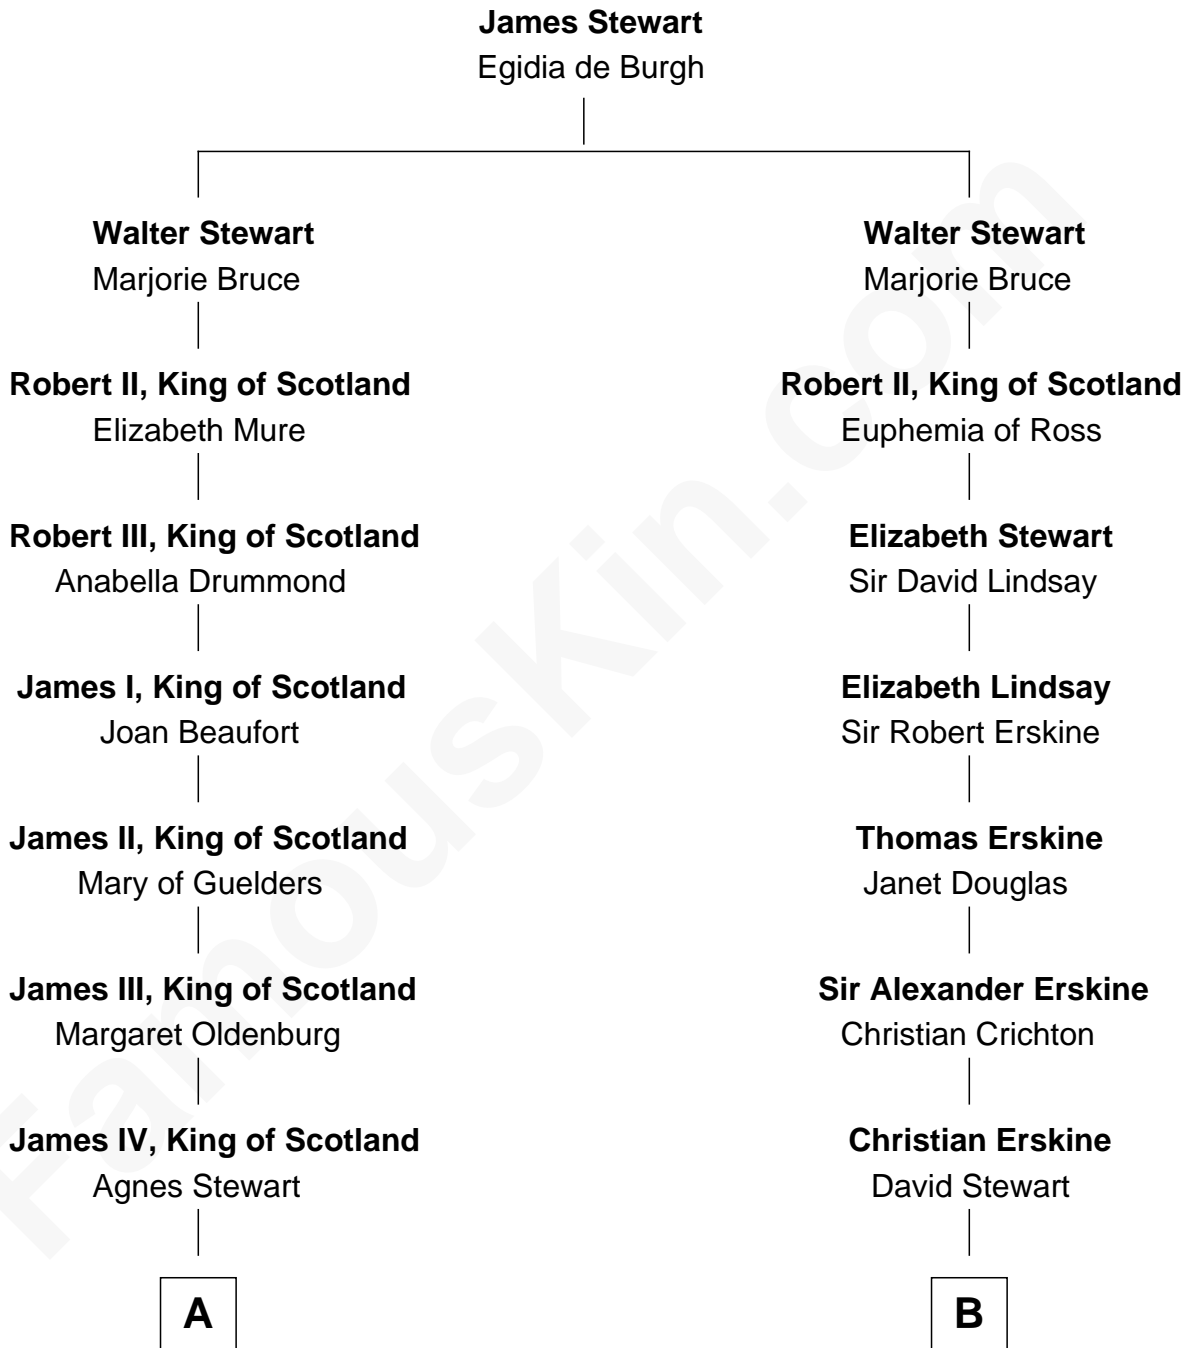

FamousKin.com Relationship Chart of

Guy Ritchie

British Filmmaker

15th cousin 6 times removed of

General Hugh Mercer

American Revolution

C

Frederica Crofton

Hubert McLaughlin

Vivian Guy Ouseley McLaughlin

Edith Jane Martineau

Doris Margareta McLaughlin

Stuart John Ritchie

John Vivian Ritchie

Amber Mary Parkinson

Guy Ritchie