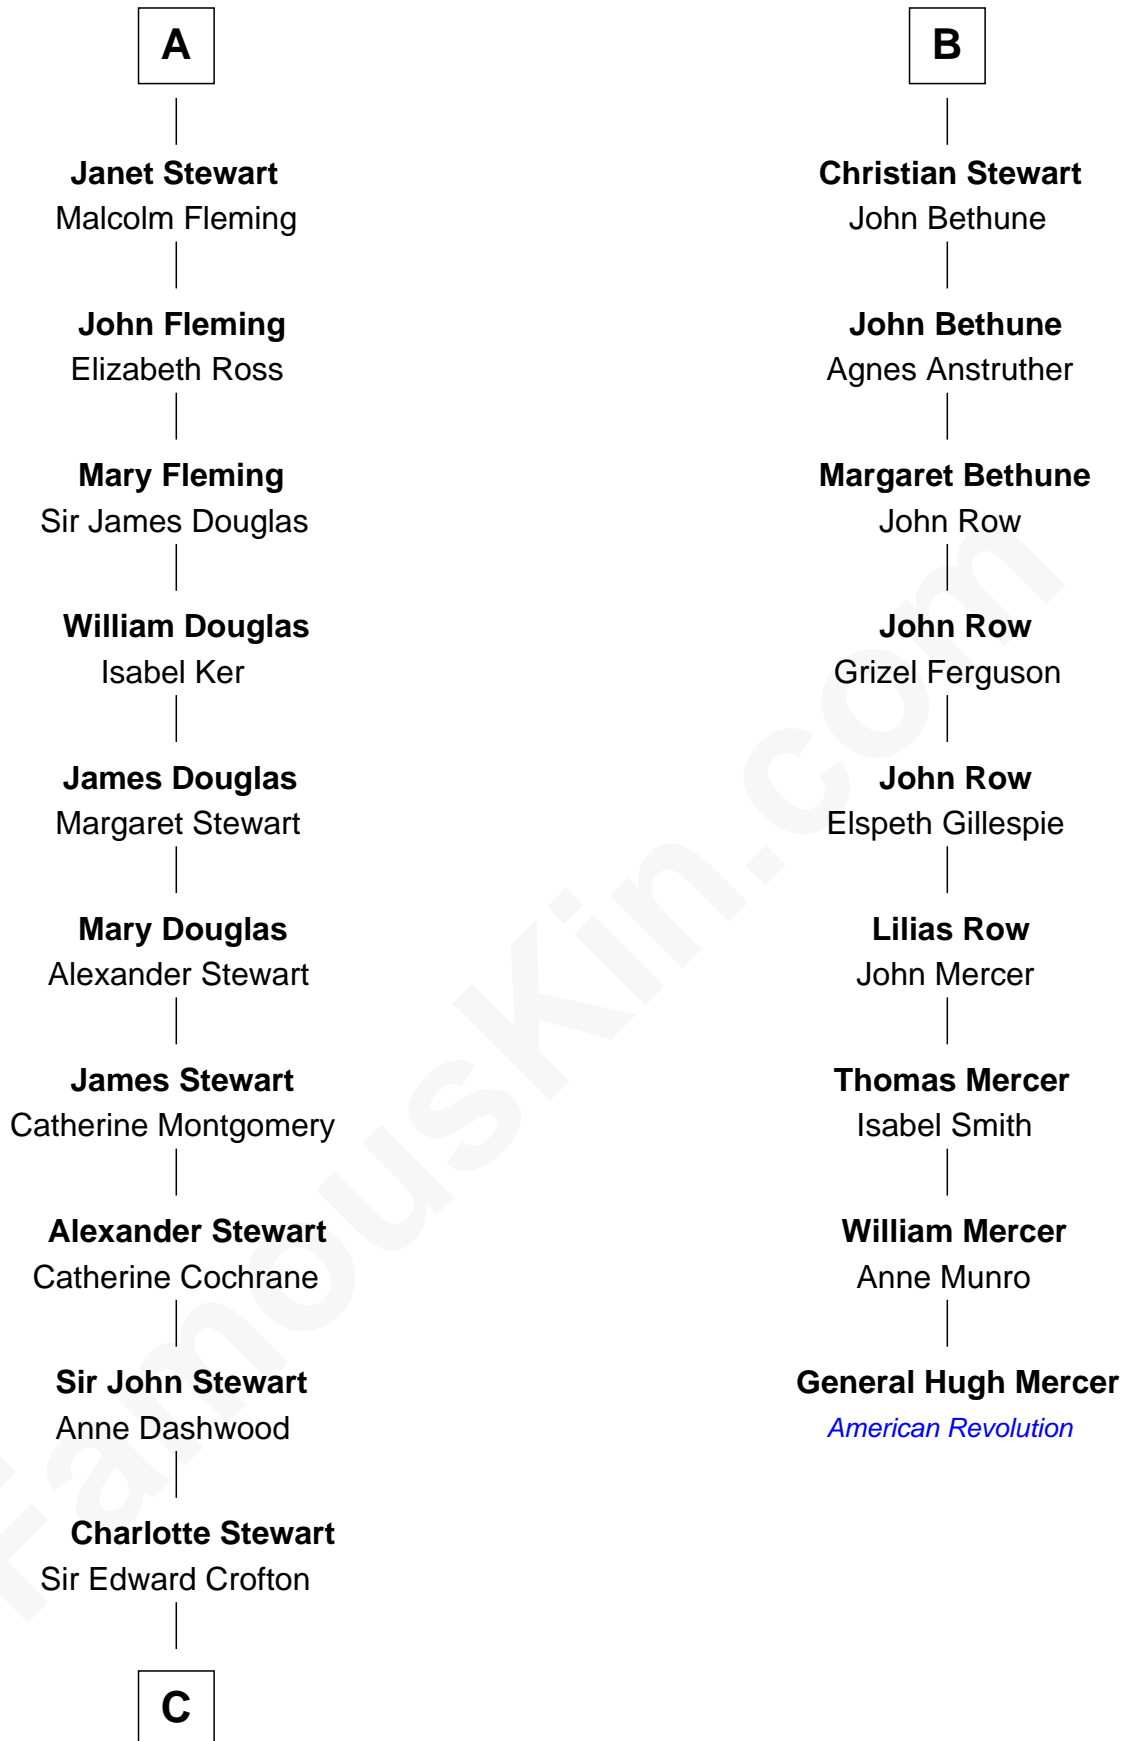

FamousKin.com Relationship Chart of

Guy Ritchie

British Filmmaker

15th cousin 6 times removed of

General Hugh Mercer

American Revolution

C

Frederica Crofton

Hubert McLaughlin

Vivian Guy Ouseley McLaughlin

Edith Jane Martineau

Doris Margareta McLaughlin

Stuart John Ritchie

John Vivian Ritchie

Amber Mary Parkinson

Guy Ritchie