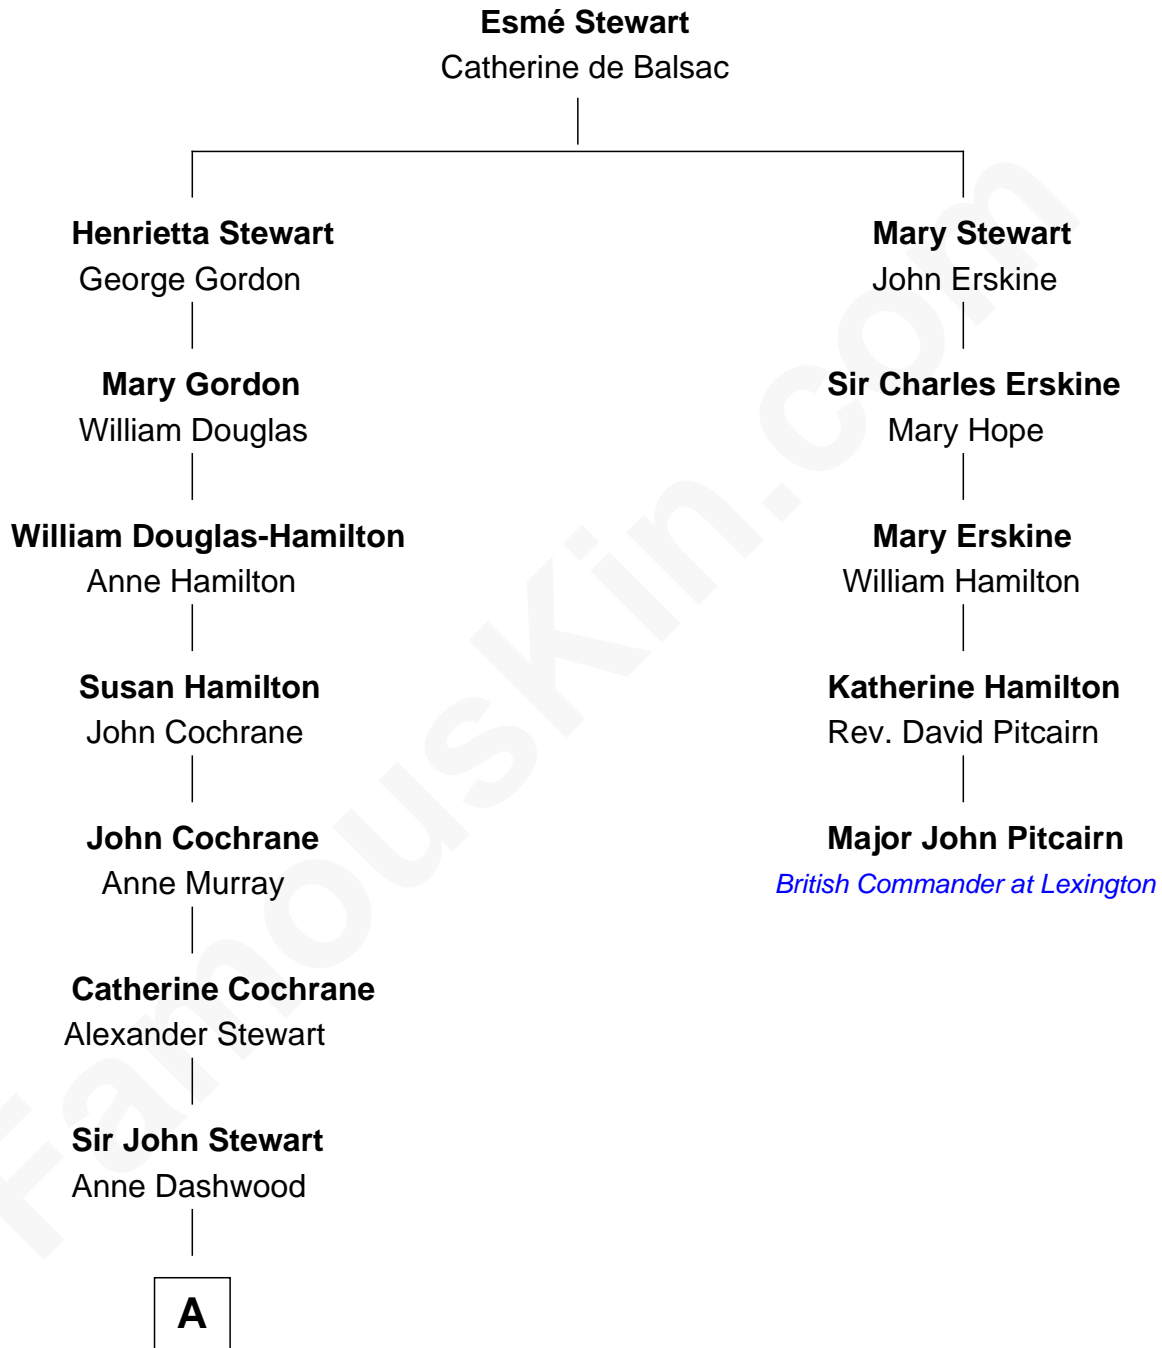

# FamousKin.com Relationship Chart of

**Guy Ritchie**

*British Filmmaker*

4th cousin 8 times removed of

**Major John Pitcairn**

*British Commander at Battle of Lexington*

**A**

—  
**Charlotte Stewart**  
Sir Edward Crofton

—  
**Frederica Crofton**  
Hubert McLaughlin

—  
**Vivian Guy Ouseley McLaughlin**  
Edith Jane Martineau

—  
**Doris Margaretta McLaughlin**  
Stuart John Ritchie

—  
**John Vivian Ritchie**  
Amber Mary Parkinson