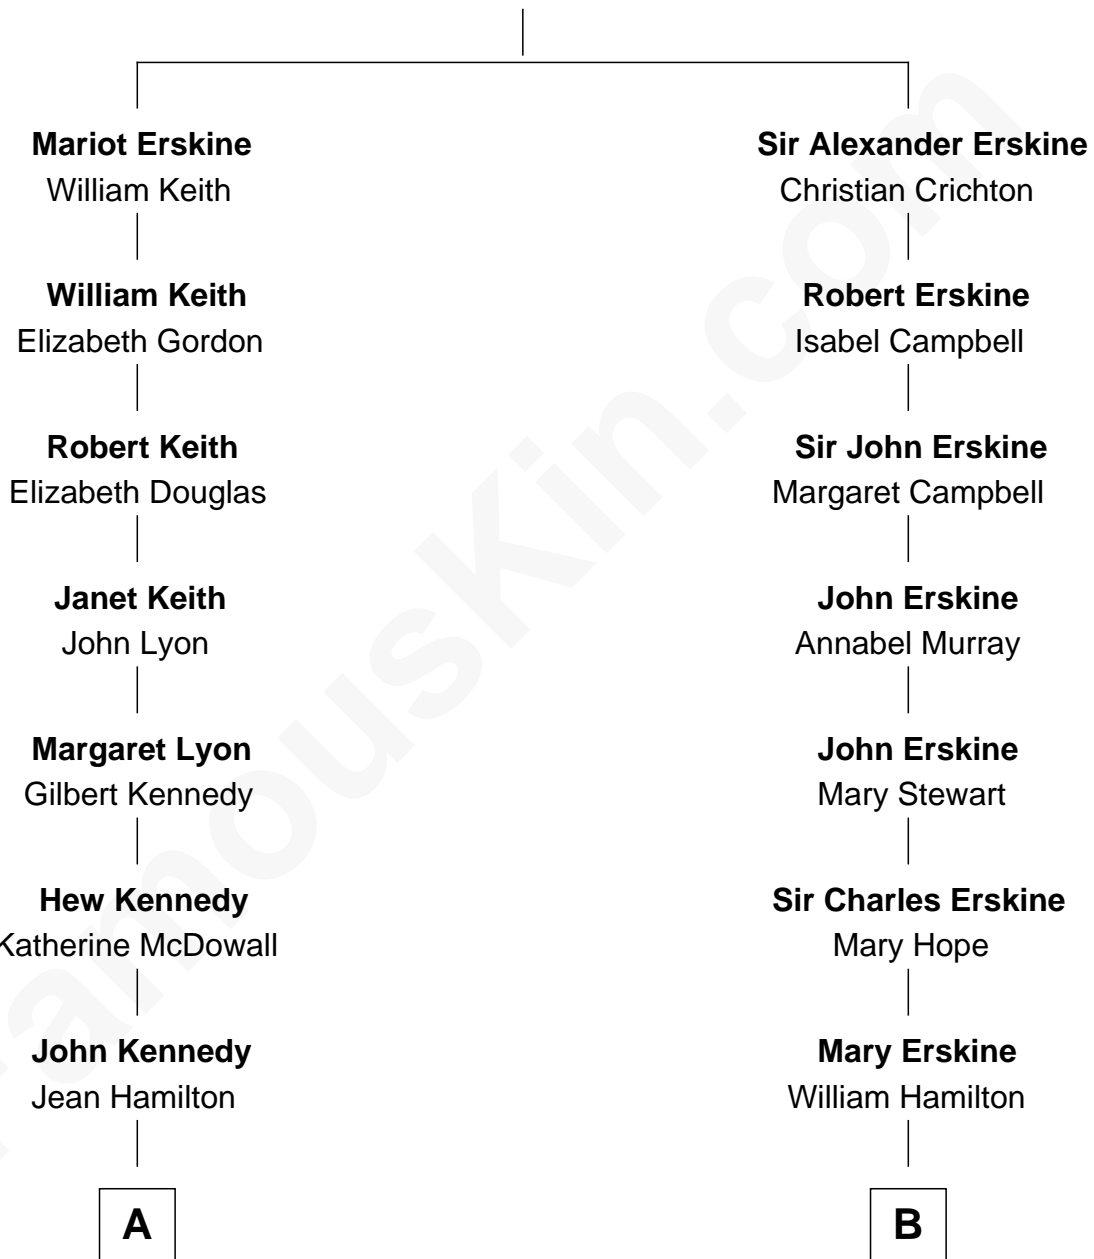

FamousKin.com Relationship Chart of

Guy Ritchie

British Filmmaker

8th cousin 9 times removed of

Major John Pitcairn

British Commander at Battle of Lexington

Thomas Erskine

Janet Douglas

Guy Ritchie photo by [Georges Biard](#) (CC BY-SA 3.0)