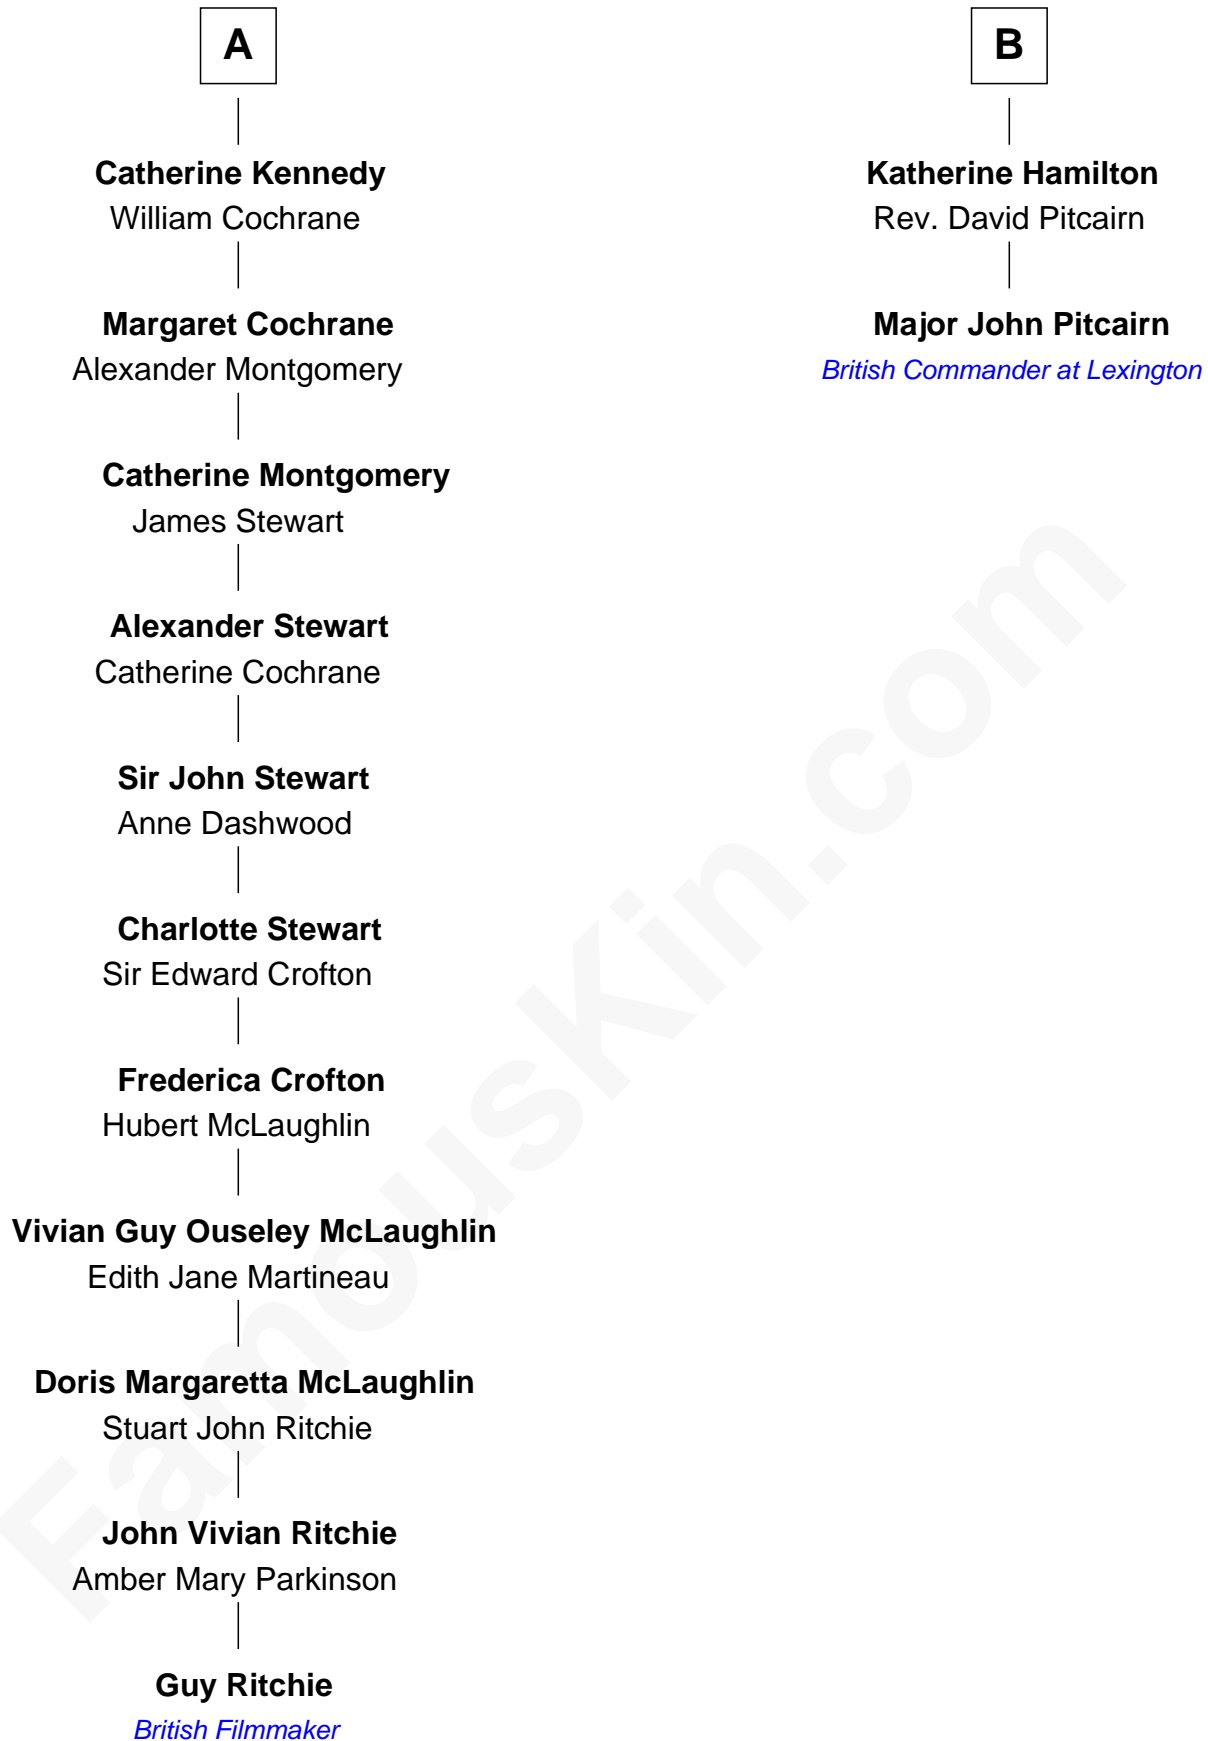

FamousKin.com Relationship Chart of

Guy Ritchie

British Filmmaker

8th cousin 9 times removed of

Major John Pitcairn

British Commander at Battle of Lexington

Thomas Erskine

Janet Douglas

Guy Ritchie photo by [Georges Biard](#) (CC BY-SA 3.0)