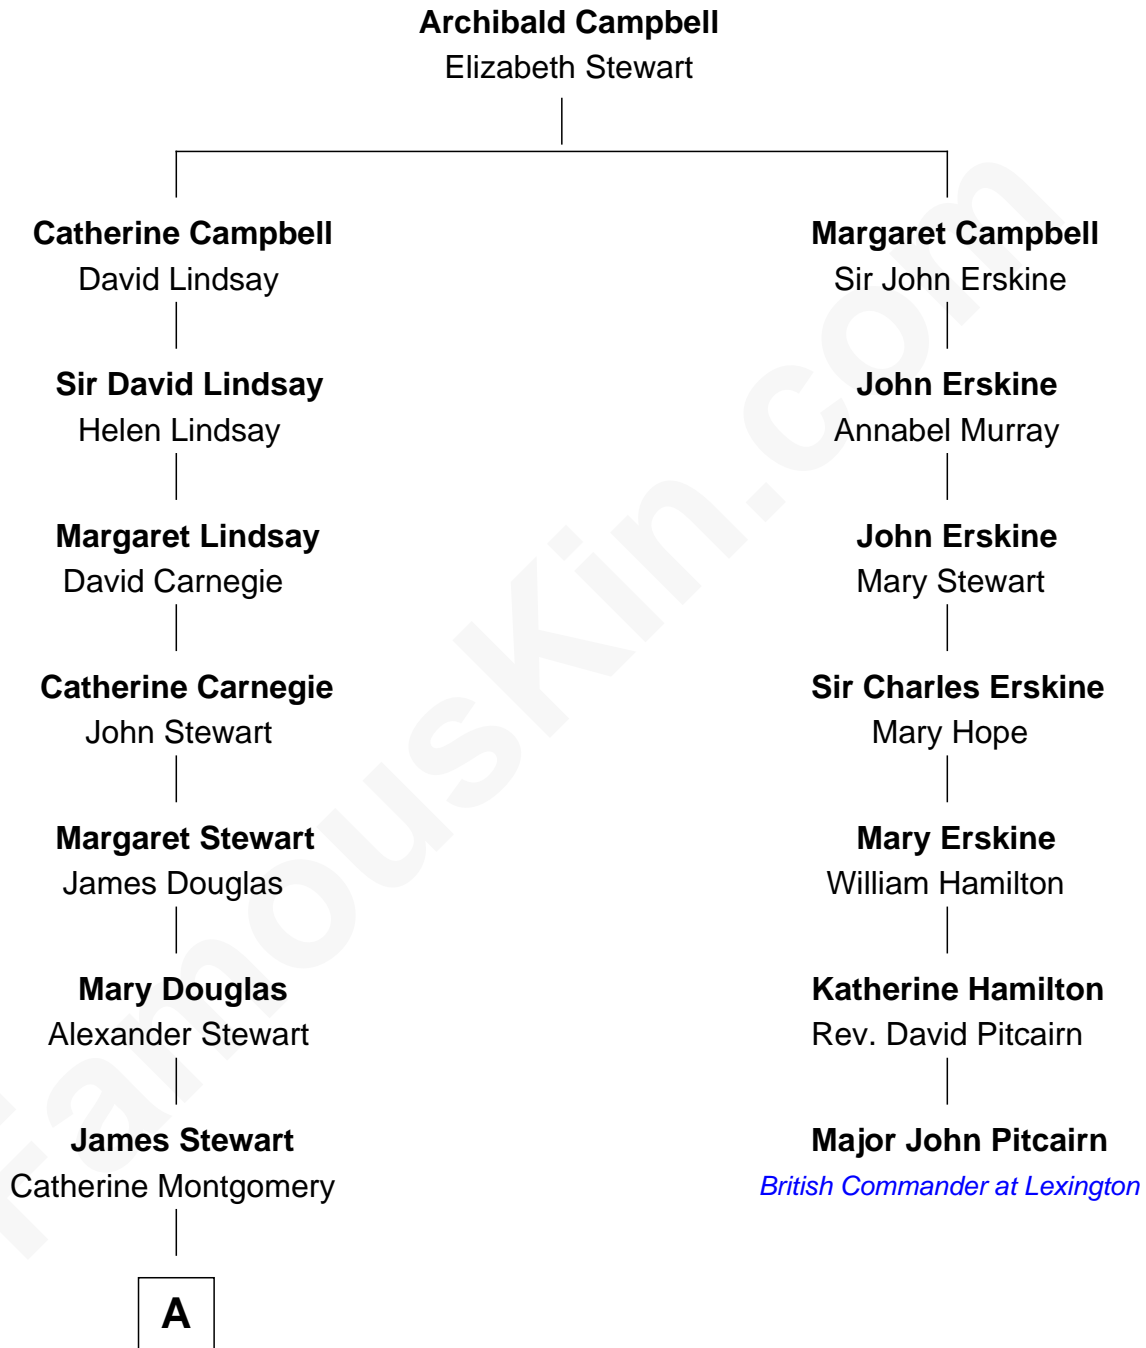

# FamousKin.com Relationship Chart of

**Guy Ritchie**

*British Filmmaker*

6th cousin 8 times removed of

**Major John Pitcairn**

*British Commander at Battle of Lexington*

**A**

—  
**Alexander Stewart**

Catherine Cochrane

—  
**Sir John Stewart**

Anne Dashwood

—  
**Charlotte Stewart**

Sir Edward Crofton

—  
**Frederica Crofton**

Hubert McLaughlin

—  
**Vivian Guy Ouseley McLaughlin**