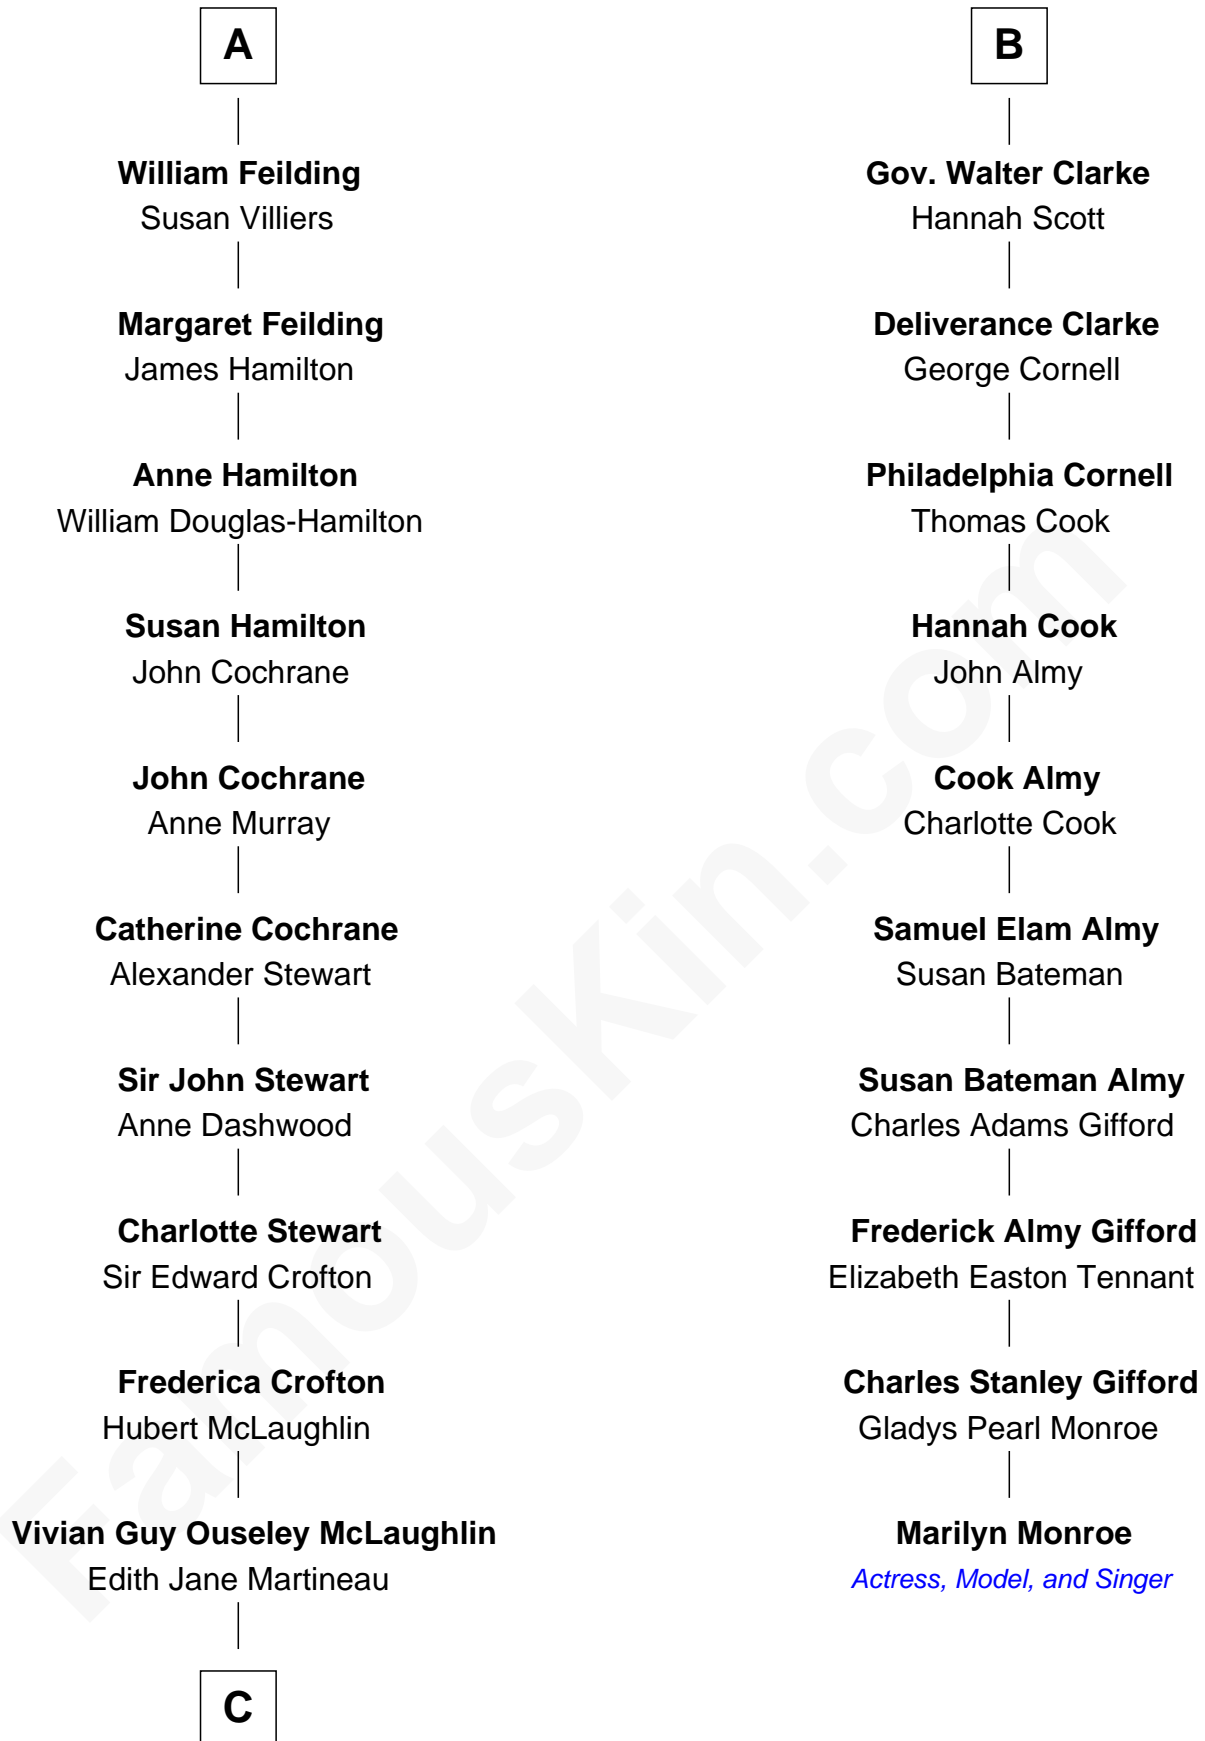

FamousKin.com Relationship Chart of

Guy Ritchie

British Filmmaker

16th cousin 3 times removed of

Marilyn Monroe

Actress, Model, and Singer

Sir Baldwin Freville

Maude le Scrope

C

—
Doris Margaretta McLaughlin

Stuart John Ritchie

—
John Vivian Ritchie

Amber Mary Parkinson

—
Guy Ritchie

British Filmmaker

FamousKin.com