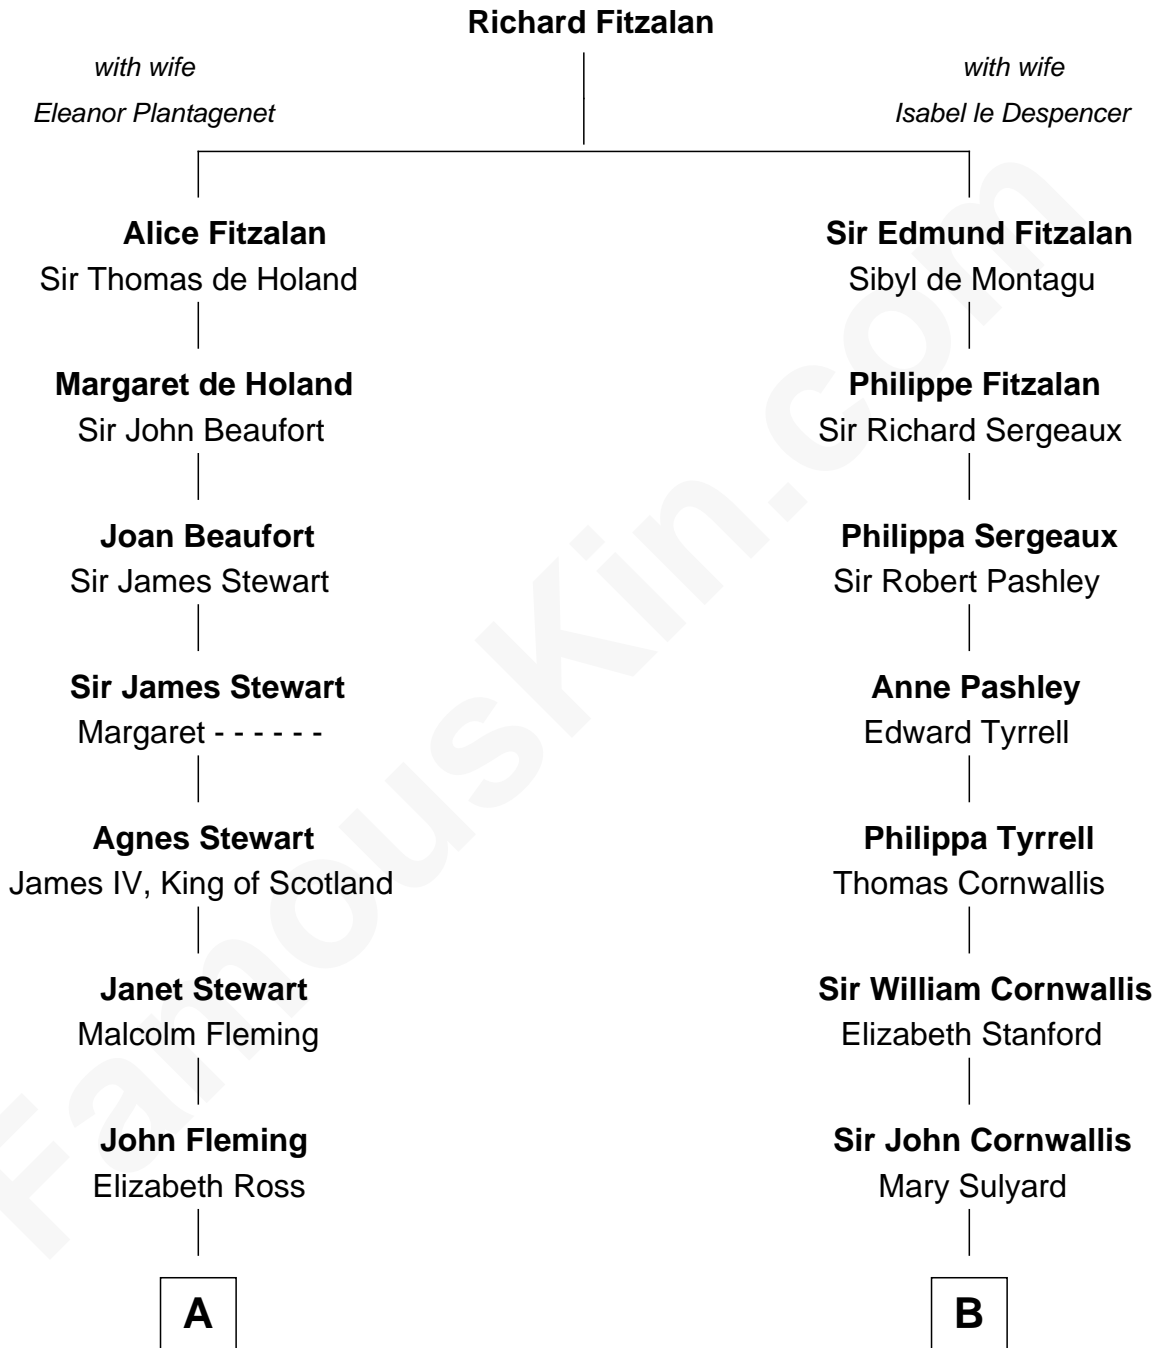

FamousKin.com Relationship Chart of

Guy Ritchie

British Filmmaker

19th cousin 1 time removed of

Marilyn Monroe

Actress, Model, and Singer

C

Doris Margaretta McLaughlin

Stuart John Ritchie

John Vivian Ritchie

Amber Mary Parkinson

Guy Ritchie

British Filmmaker

D

Elizabeth Cutting Easton

William Congdon Tennant

Elizabeth Easton Tennant

Frederick Almy Gifford

Charles Stanley Gifford

Gladys Pearl Monroe

Marilyn Monroe

Actress, Model, and Singer